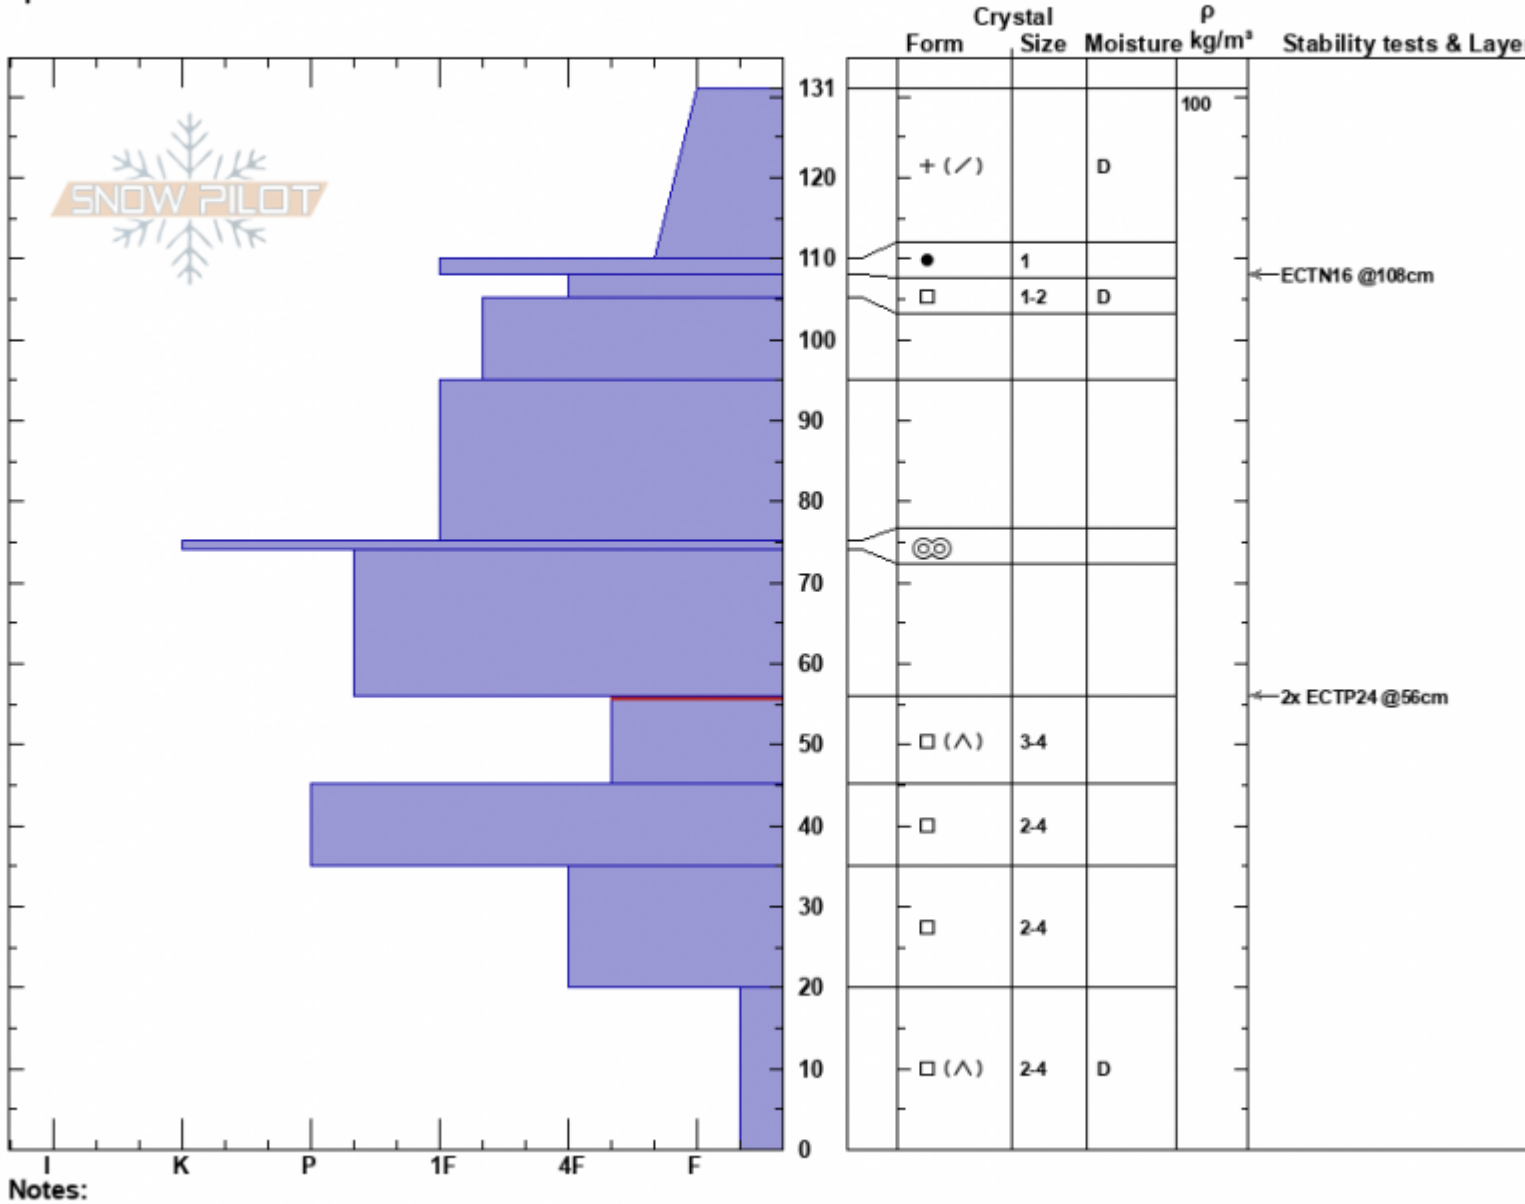

Sawtelle Rd Comice  
 Centennial Range  
 MT  
 Elevation: 9100 ft  
 Aspect: 70°  
 Specifics:

Doug Chabot-Admin  
 12/23/2023 - 11:50am  
 Co-ord: 44.55866N, -111.44647W  
 Slope Angle: 28°  
 Wind Loading: yes

Stability: Fair  
 Air Temperature: -10°C  
 Sky Cover: OVC  
 Precipitation: S1  
 Wind: NW Moderate

HS:131 Layer Notes:  
 56-45cm: Problematic layer

Advisory Region  
 Island Park  
 Longitude  
 -111.44W  
 Latitude  
 44.56N  
 Island Park, 2023-12-25