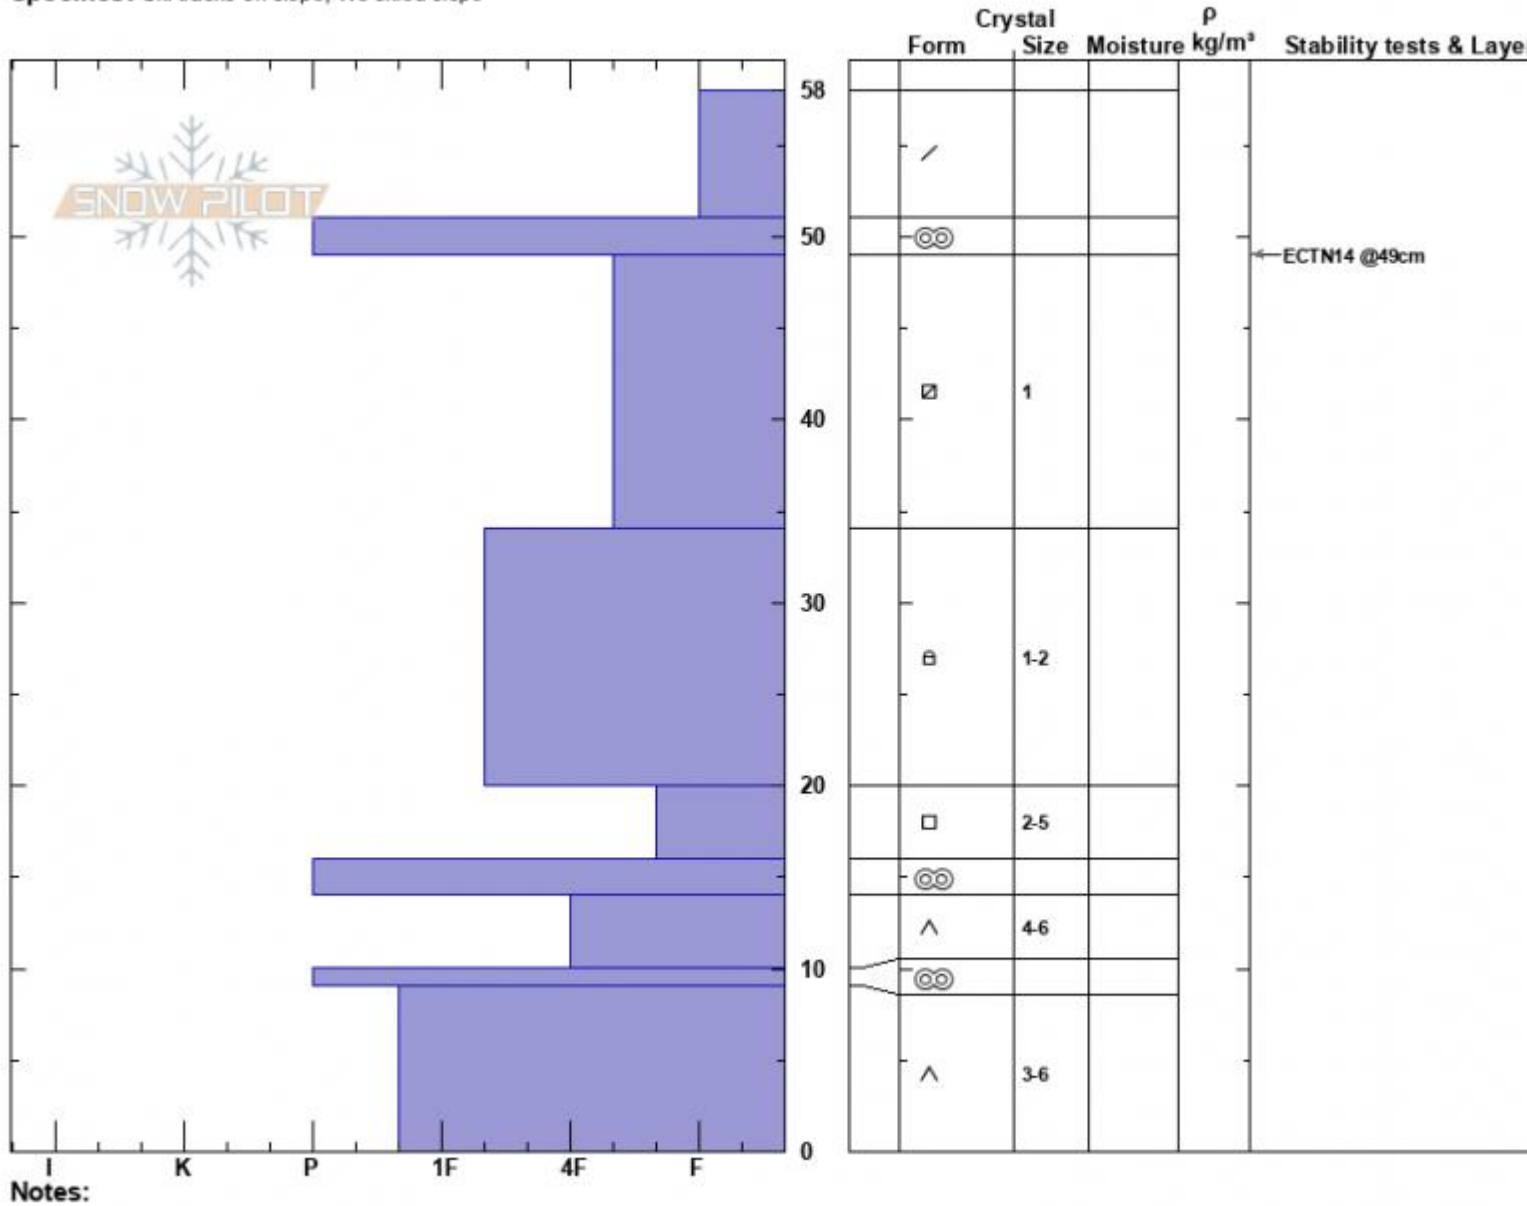

Throne East Face
 Bridger Range
 MT
 Elevation: 8000 ft
 Aspect: 100°
 Specifics: Ski tracks on slope; We skied slope

Ian Hoyer
 12/28/2023 - 11:30am
 Co-ord: 45.84400N, -110.94992W
 Slope Angle: 30°
 Wind Loading: no

Stability: Fair
 Air Temperature:
 Sky Cover: SCT
 Precipitation: NO
 Wind: S Light Breeze

HS:58
 PF:50
 PS:20
 Layer Notes:
 20-16cm: Problematic layer

Advisory Region
 Bridger Range
 Longitude
 -110.95W
 Latitude
 45.88N
 Bridger Range, 2023-12-28