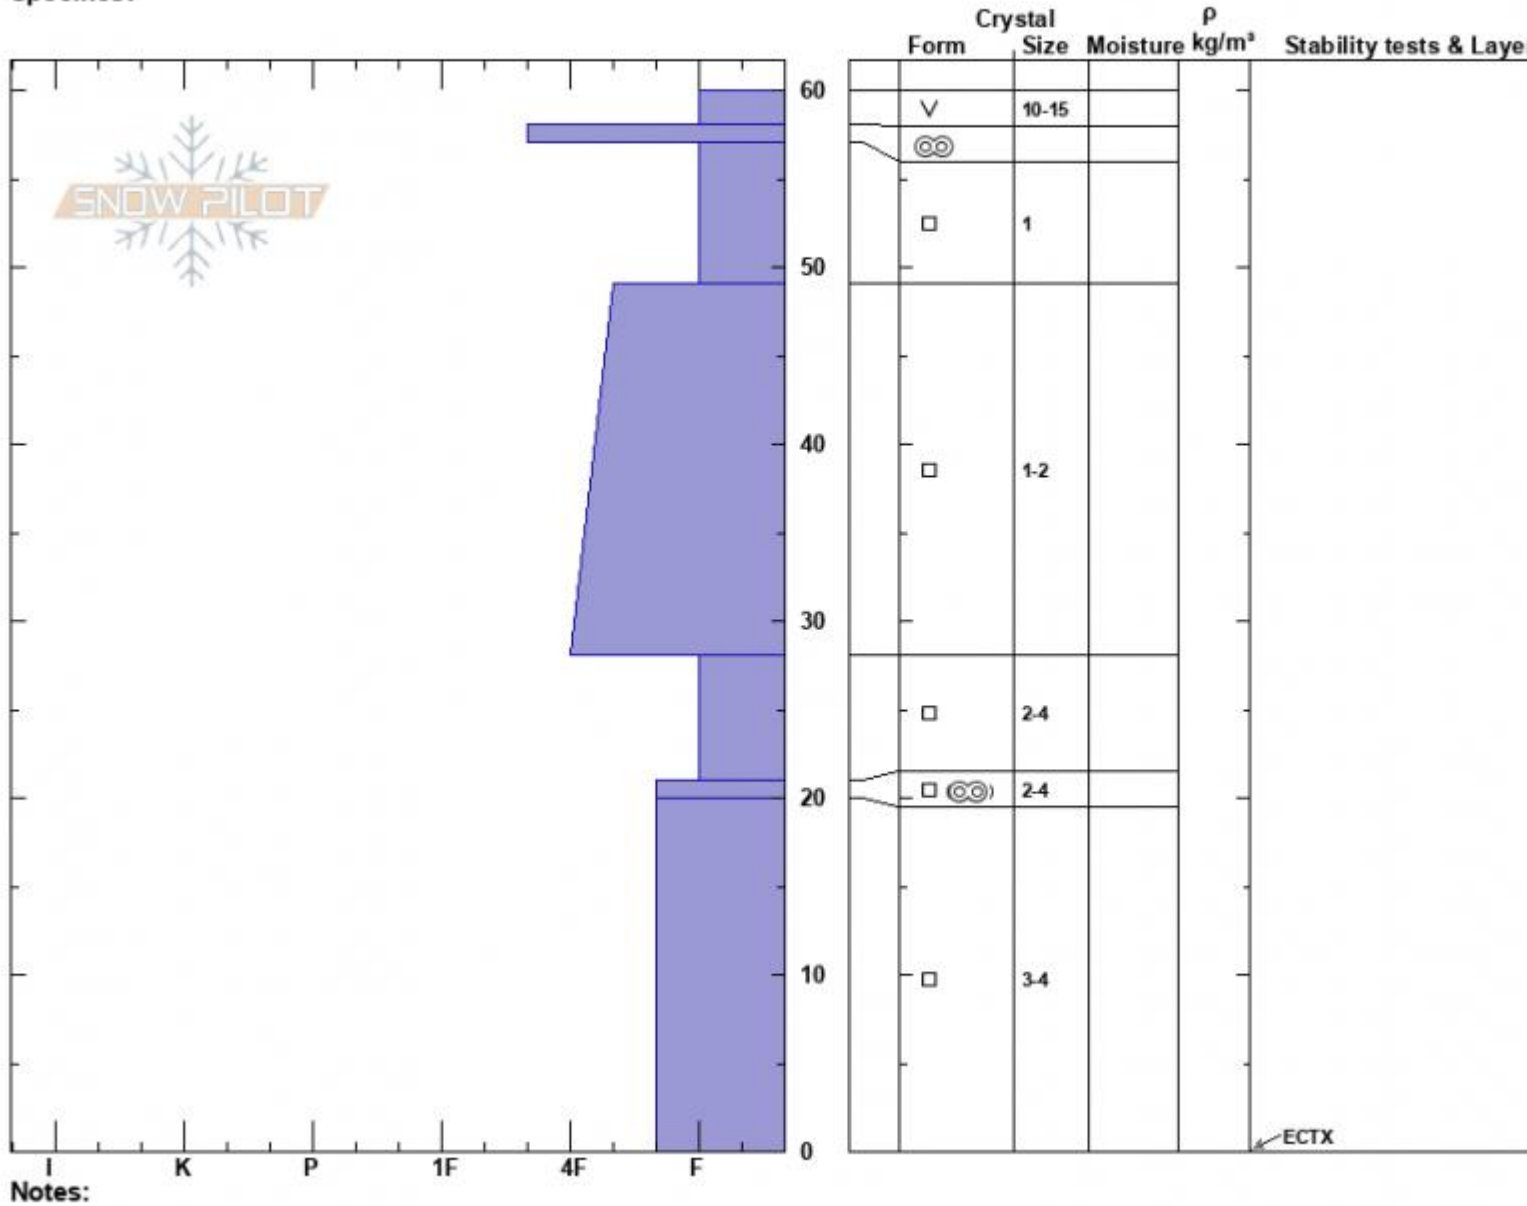

Wilderness Boundary
 Madison Range-S
 MT
 Elevation: 8850 ft
 Aspect: 250°
 Specifics:

Zach Peterson
 01/03/2024 - 12:00pm
 Co-ord: 44.97676N, -111.35955W
 Slope Angle: 26°
 Wind Loading: no

Stability: Good
 Air Temperature:
 Sky Cover: FEW
 Precipitation: NO
 Wind: W Calm

HS:60
 Layer Notes:
 28-21cm: Problematic layer

Advisory Region
 Southern Madison
 Longitude
 -111.27W
 Latitude
 45.06N
 Southern Madison, 2024-01-03