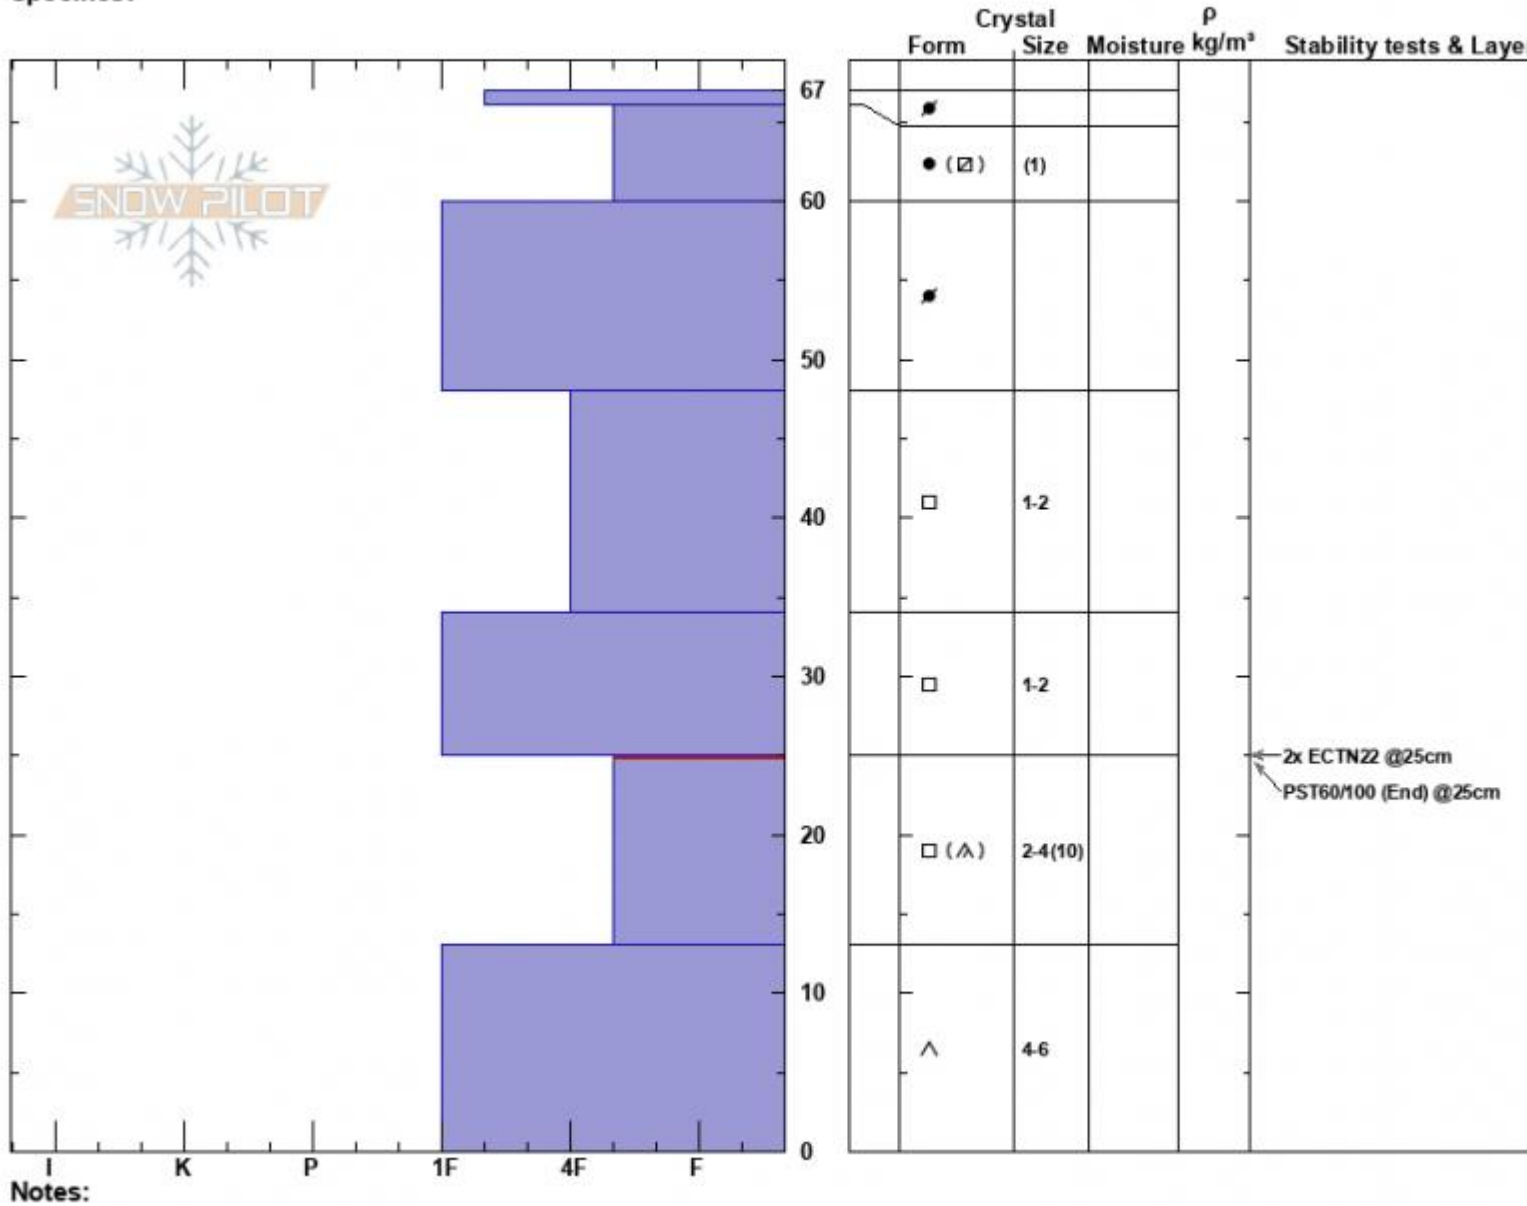

Cedar Shoulder
 Madison Range-N
 MT
 Elevation: 9430 ft
 Aspect: 10°
 Specifics:

Dave Zinn
 01/04/2024 - 1:00pm
 Co-ord: 45.22519N, -111.49403W
 Slope Angle: 26°
 Wind Loading: previous

Stability: Good
 Air Temperature:
 Sky Cover: OVC
 Precipitation: S-1
 Wind: SW Light Breeze

HS:67
 PF:50
 Layer Notes:
 25-13cm:Problematic layer

Notes:
 Advisory Region
 Northern Madison
 Longitude
 -111.51W
 Latitude
 45.23N
 Northern Madison, 2024-01-04