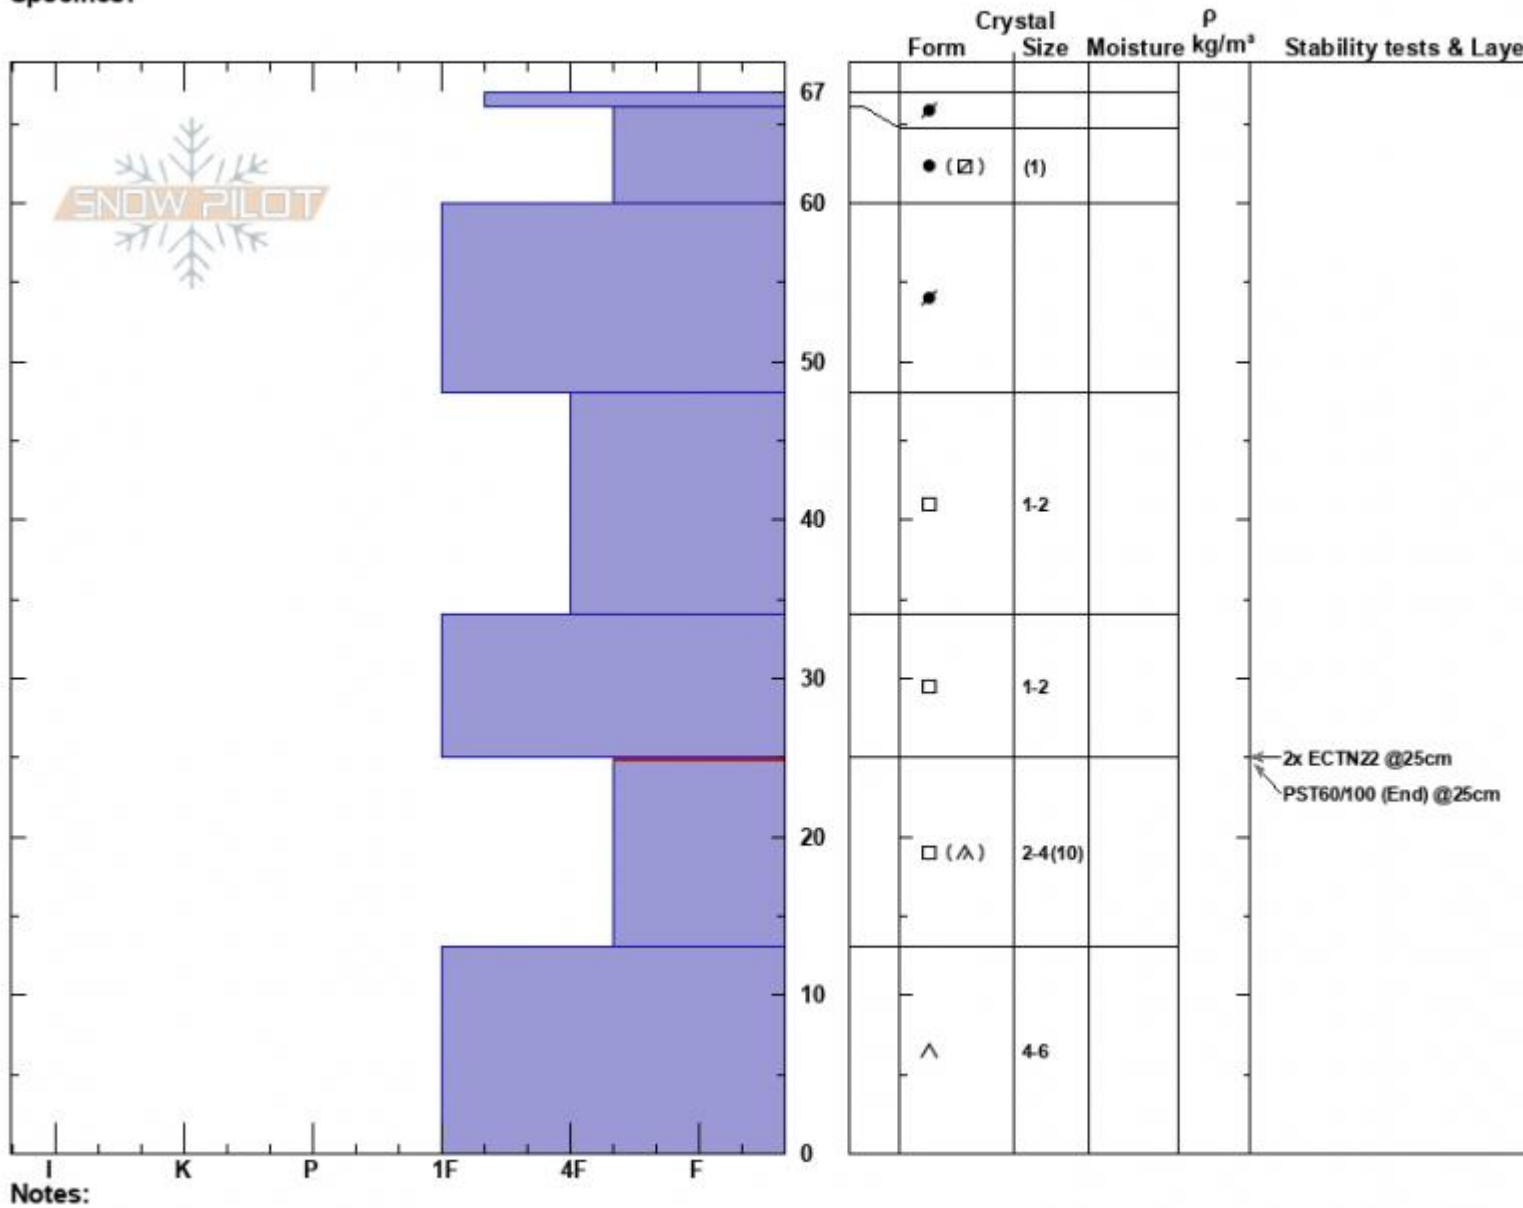

Cedar Shoulder  
 Madison Range-N  
 MT  
 Elevation: 9430 ft  
 Aspect: 10°  
 Specifics:

Dave Zinn  
 01/04/2024 - 1:00pm  
 Co-ord: 45.22519N, -111.49403W  
 Slope Angle: 26°  
 Wind Loading: previous

Stability: Good  
 Air Temperature:  
 Sky Cover: OVC  
 Precipitation: S-1  
 Wind: SW Light Breeze

HS:67  
 PF:50  
 Layer Notes:  
 25-13cm:Problematic layer

Notes:  
 Advisory Region  
 Northern Madison  
 Longitude  
 -111.51W  
 Latitude  
 45.23N  
 Northern Madison, 2024-01-04