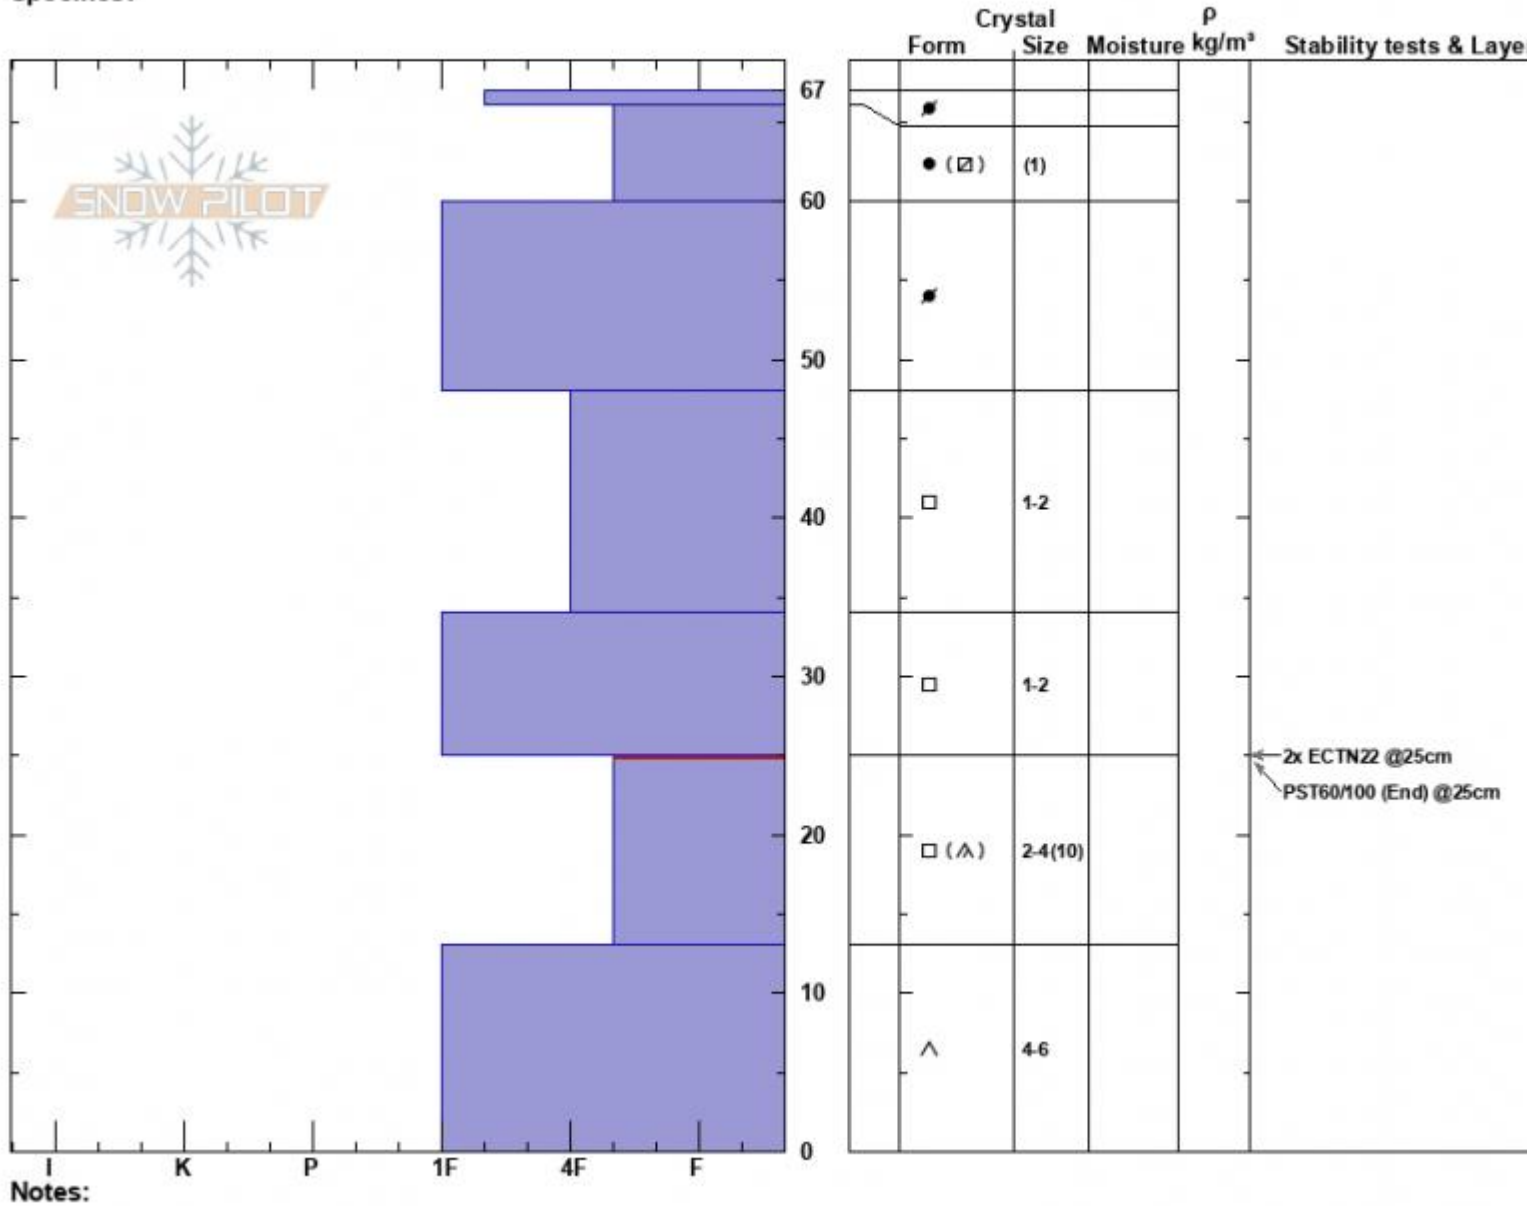

Cedar Shoulder
 Madison Range-N
 MT
 Elevation: 9430 ft
 Aspect: 10°
 Specifics:

Dave Zinn
 01/04/2024 - 1:00pm
 Co-ord: 45.22519N, -111.49403W
 Slope Angle: 26°
 Wind Loading: previous

Stability: Good
 Air Temperature:
 Sky Cover: OVC
 Precipitation: S-1
 Wind: SW Light Breeze

HS:67
 PF:50
 Layer Notes:
 25-13cm: Problematic layer

Notes:
 Advisory Region
 Northern Madison
 Longitude
 -111.51W
 Latitude
 45.23N
 Northern Madison, 2024-01-04