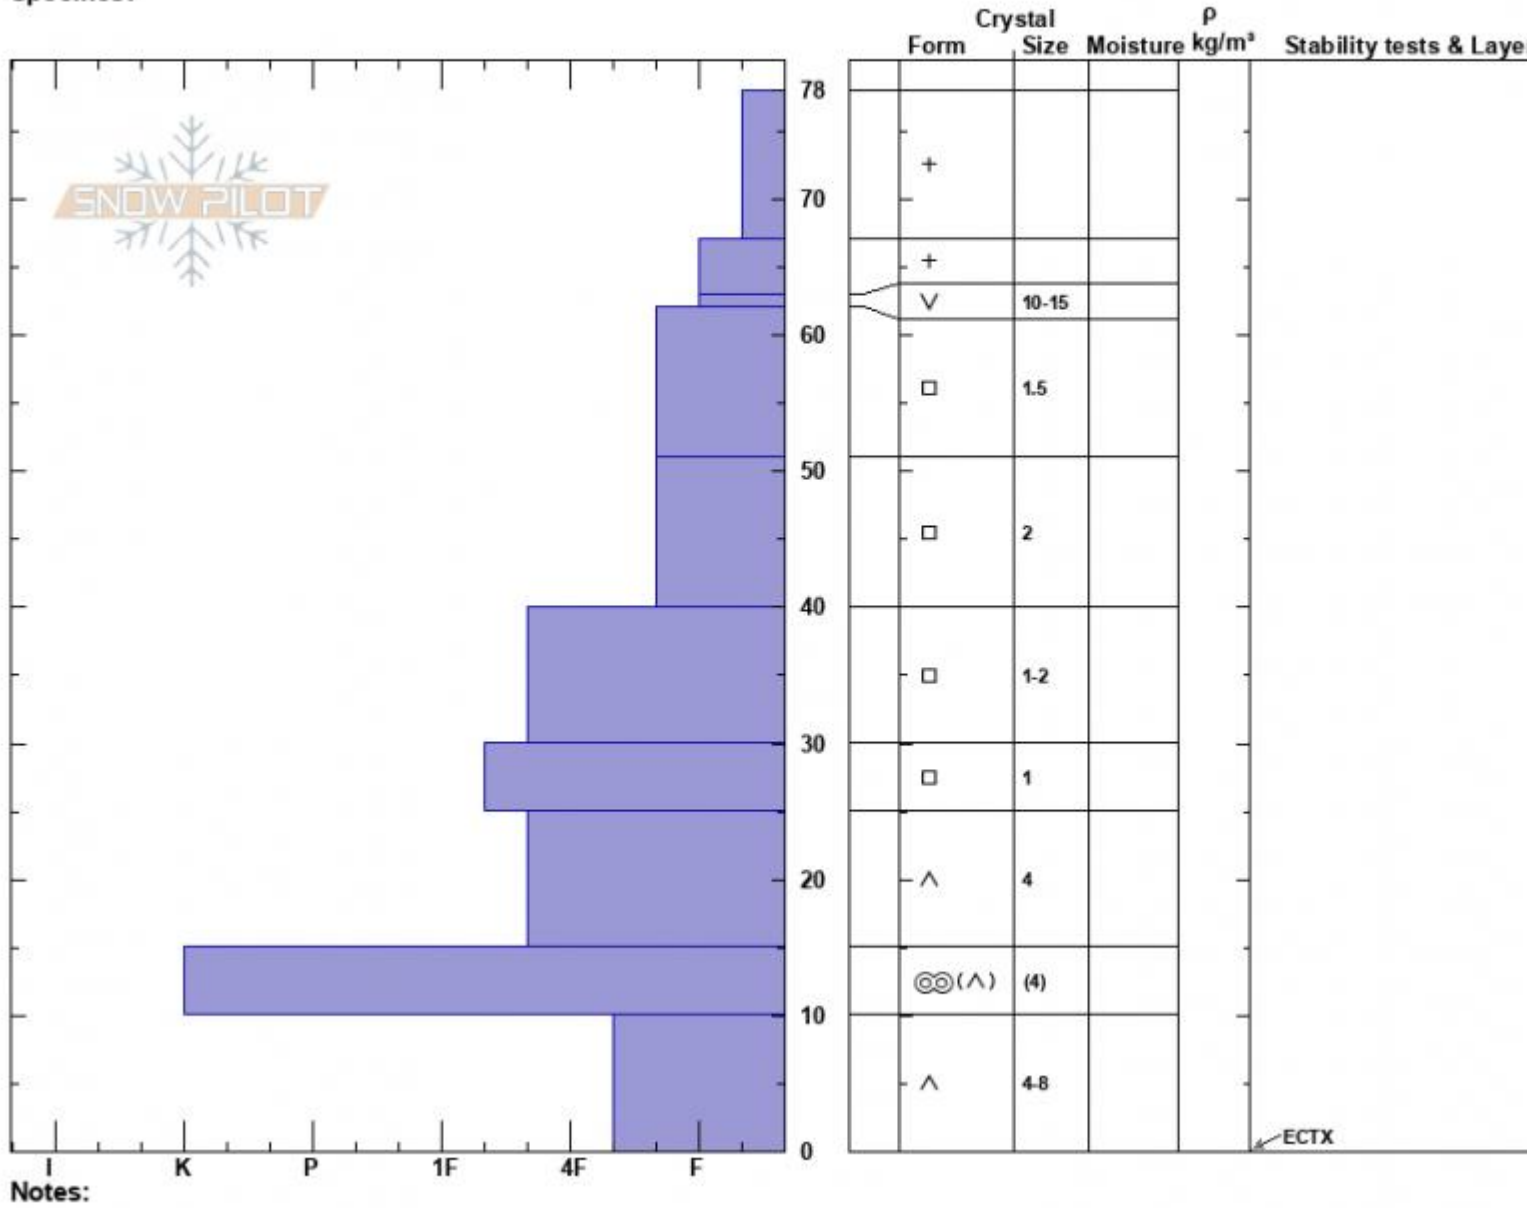

Lazy Susan
 Bridger Range
 MT
 Elevation: 8470 ft
 Aspect: 77°
 Specifics:

Zach Peterson
 01/07/2024 - 12:00pm
 Co-ord: 44.82683N, -110.93189W
 Slope Angle: 18°
 Wind Loading: no

Stability: Good
 Air Temperature:
 Sky Cover: OVC
 Precipitation: S2
 Wind: W Calm

HS:78
 PF:65
 Layer Notes:
 63-62cm:Problematic layer

Advisory Region
 Bridger Range
 Longitude
 -110.93W
 Latitude
 45.83N
 Bridger Range, 2024-01-07