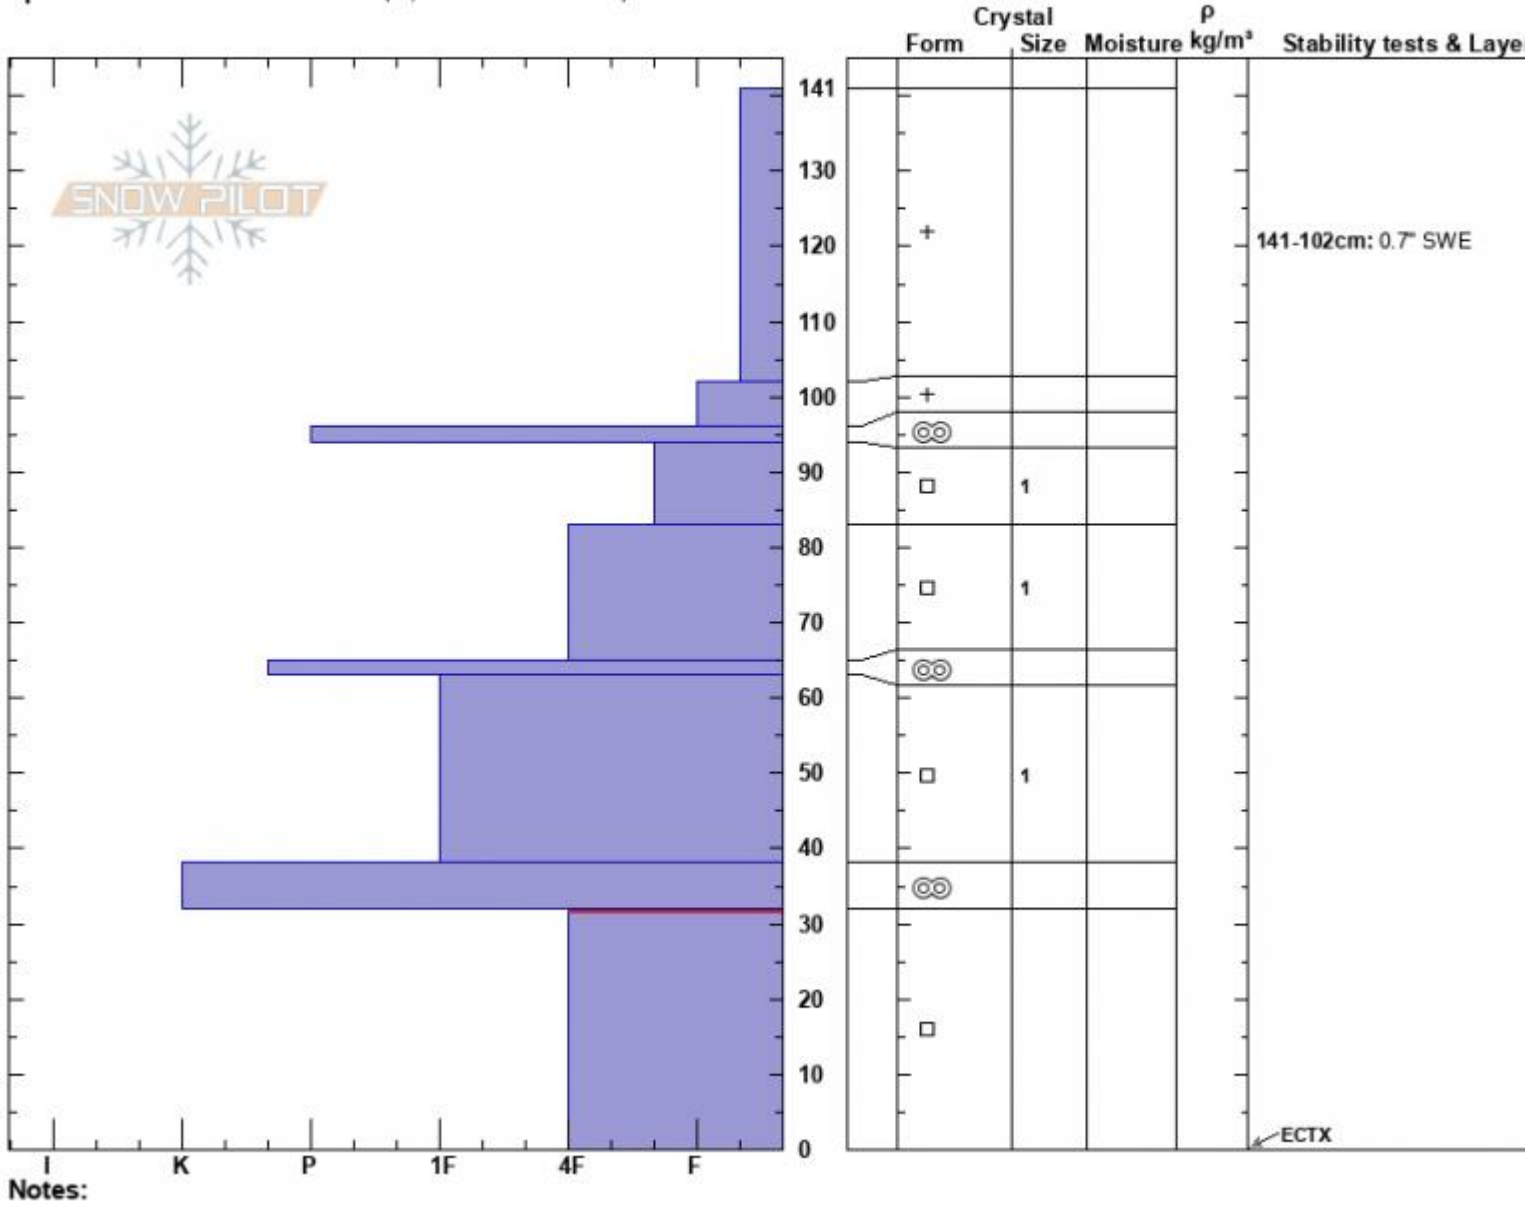

Head of Hellroaring S
 Centennial Range
 ID
 Elevation: 8800 ft
 Aspect: 160°
 Specifics: Snowmobile tracks on slope; We snowmobiled slope

Ian Hoyer
 01/07/2024 - 12:00pm
 Co-ord: 44.55126N, -111.47332W
 Slope Angle: 20°
 Wind Loading: no

Stability: Fair
 Air Temperature:
 Sky Cover: OVC
 Precipitation: S1
 Wind: Calm

HS:141
 PF:100
 Layer Notes:
 141-102cm: 0.7" SWE
 32-0cm: Problematic layer

Advisory Region
 Island Park
 Longitude
 -111.48W
 Latitude
 44.55N
 Island Park, 2024-01-07