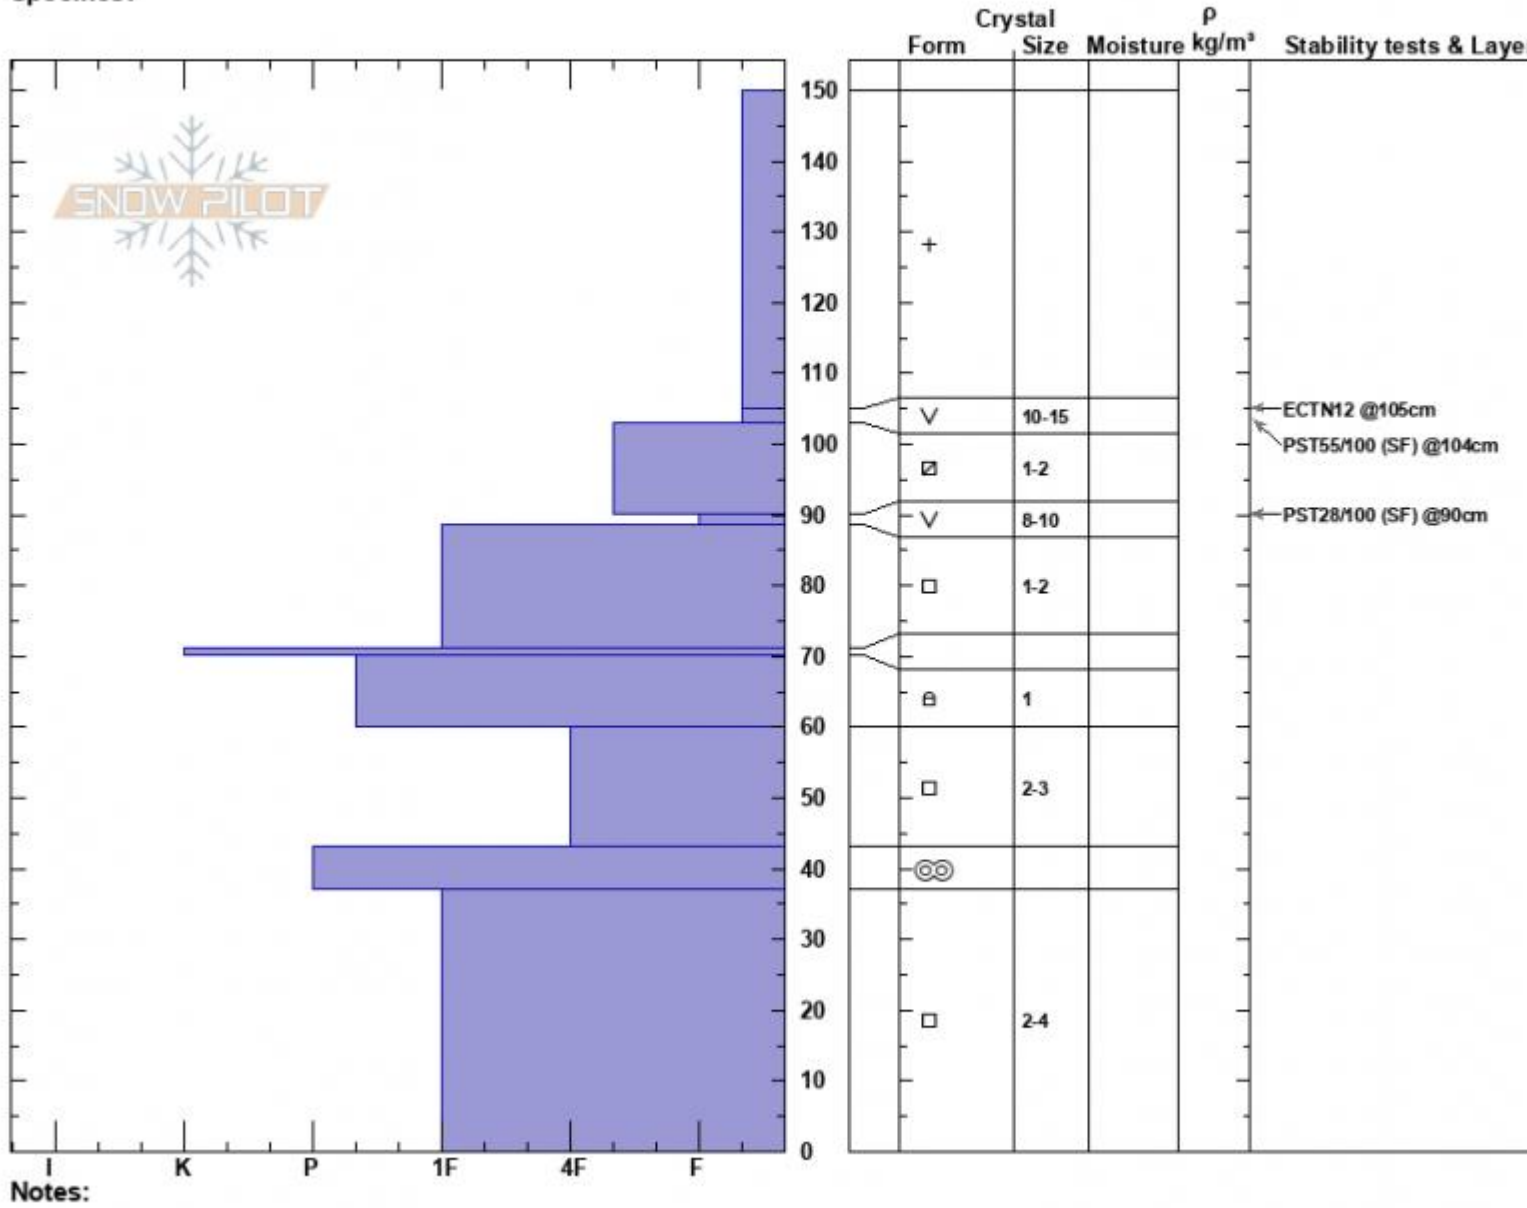

Yale Pass North
 Centennial Range
 ID
 Elevation: 8910 ft
 Aspect: 295°
 Specifics:

Dave Zinn
 01/07/2024 - 12:30pm
 Co-ord: 44.55006N, -111.47099W
 Slope Angle: 15°
 Wind Loading: no

Stability: Fair
 Air Temperature:
 Sky Cover: OVC
 Precipitation: S-1
 Wind: W Light Breeze

HS:150 Layer Notes:
 PF:105 105-103cm:Problematic layer

Advisory Region
 Island Park
 Longitude
 -111.63W
 Latitude
 44.52N
 Island Park, 2024-01-07