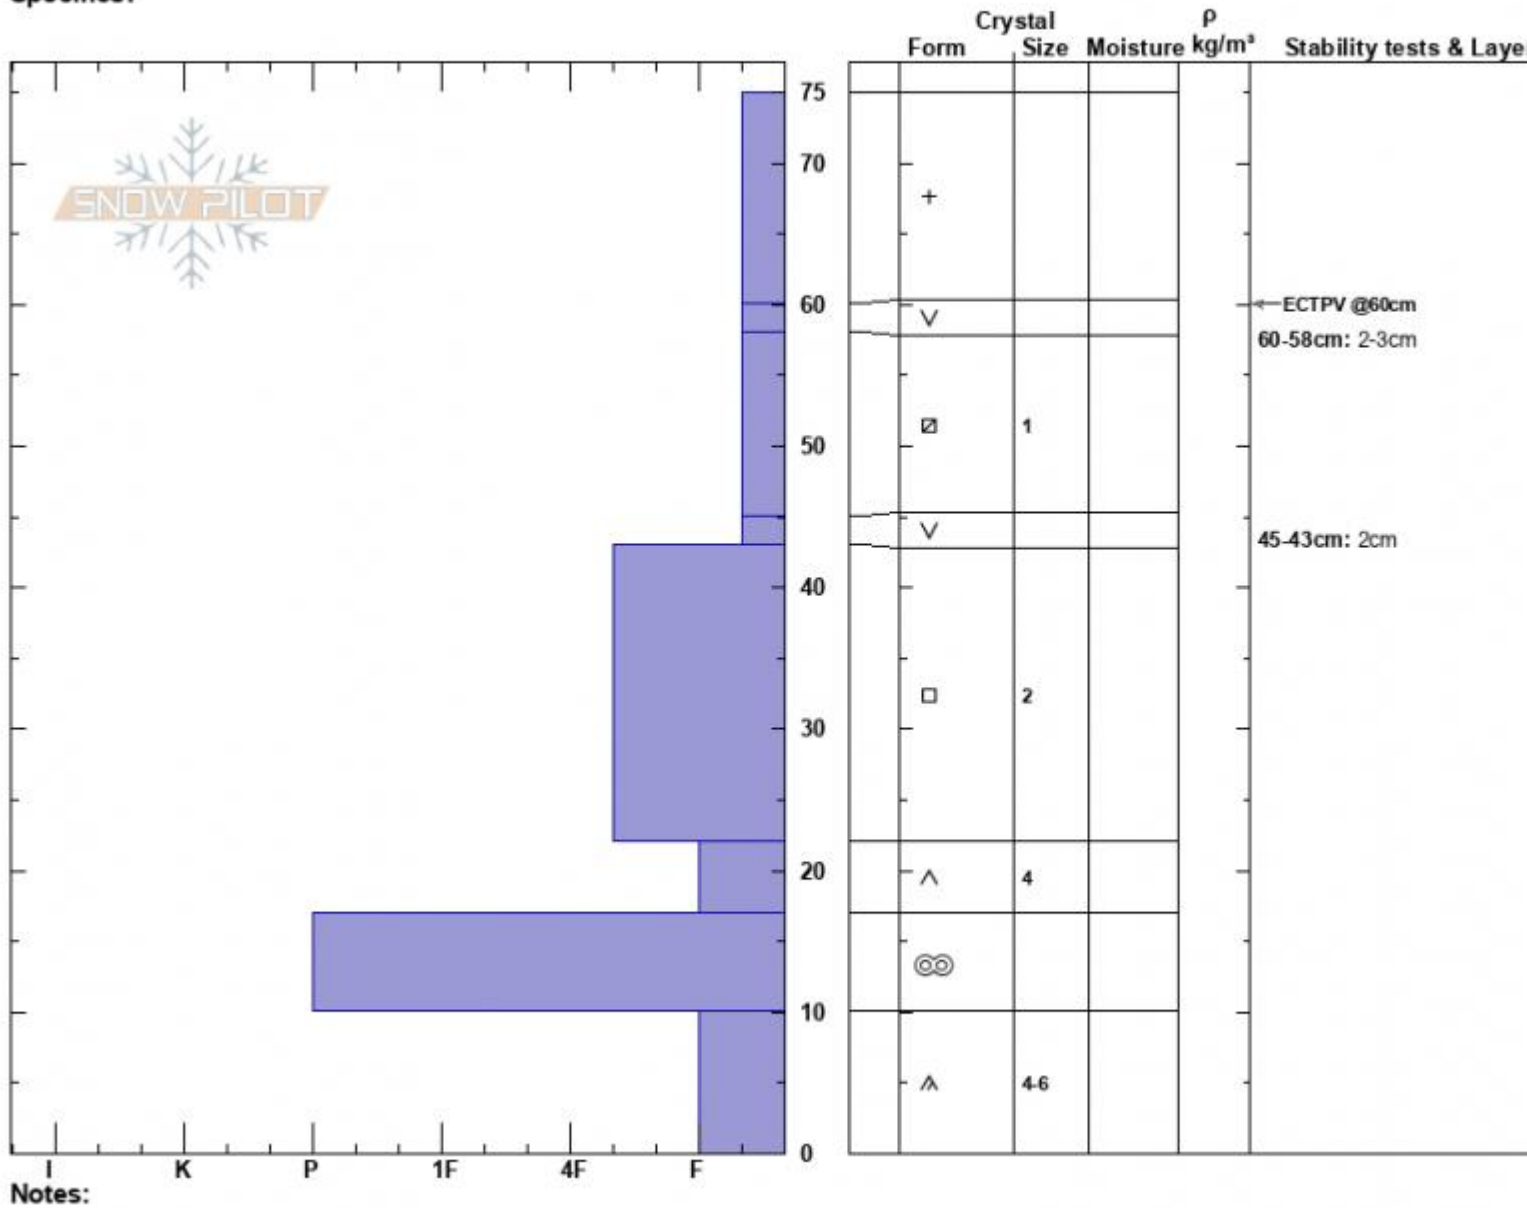

Ski Hill
 Lionhead Range
 MT
 Elevation: 8000 ft
 Aspect: 109°
 Specifics:

Zach Peterson
 01/09/2024 - 11:00am
 Co-ord: 44.70405N, -111.29781W
 Slope Angle: 28°
 Wind Loading: no

Stability: Poor
 Air Temperature:
 Sky Cover: OVC
 Precipitation: S2
 Wind: W Moderate

HS:75
 Layer Notes:
 60-58cm: 2-3cm
 60-58cm: Problematic layer
 45-43cm: 2cm

Advisory Region
 Lionhead Range
 Longitude
 -111.32W

Latitude

44.71N

Lionhead Range, 2024-01-09