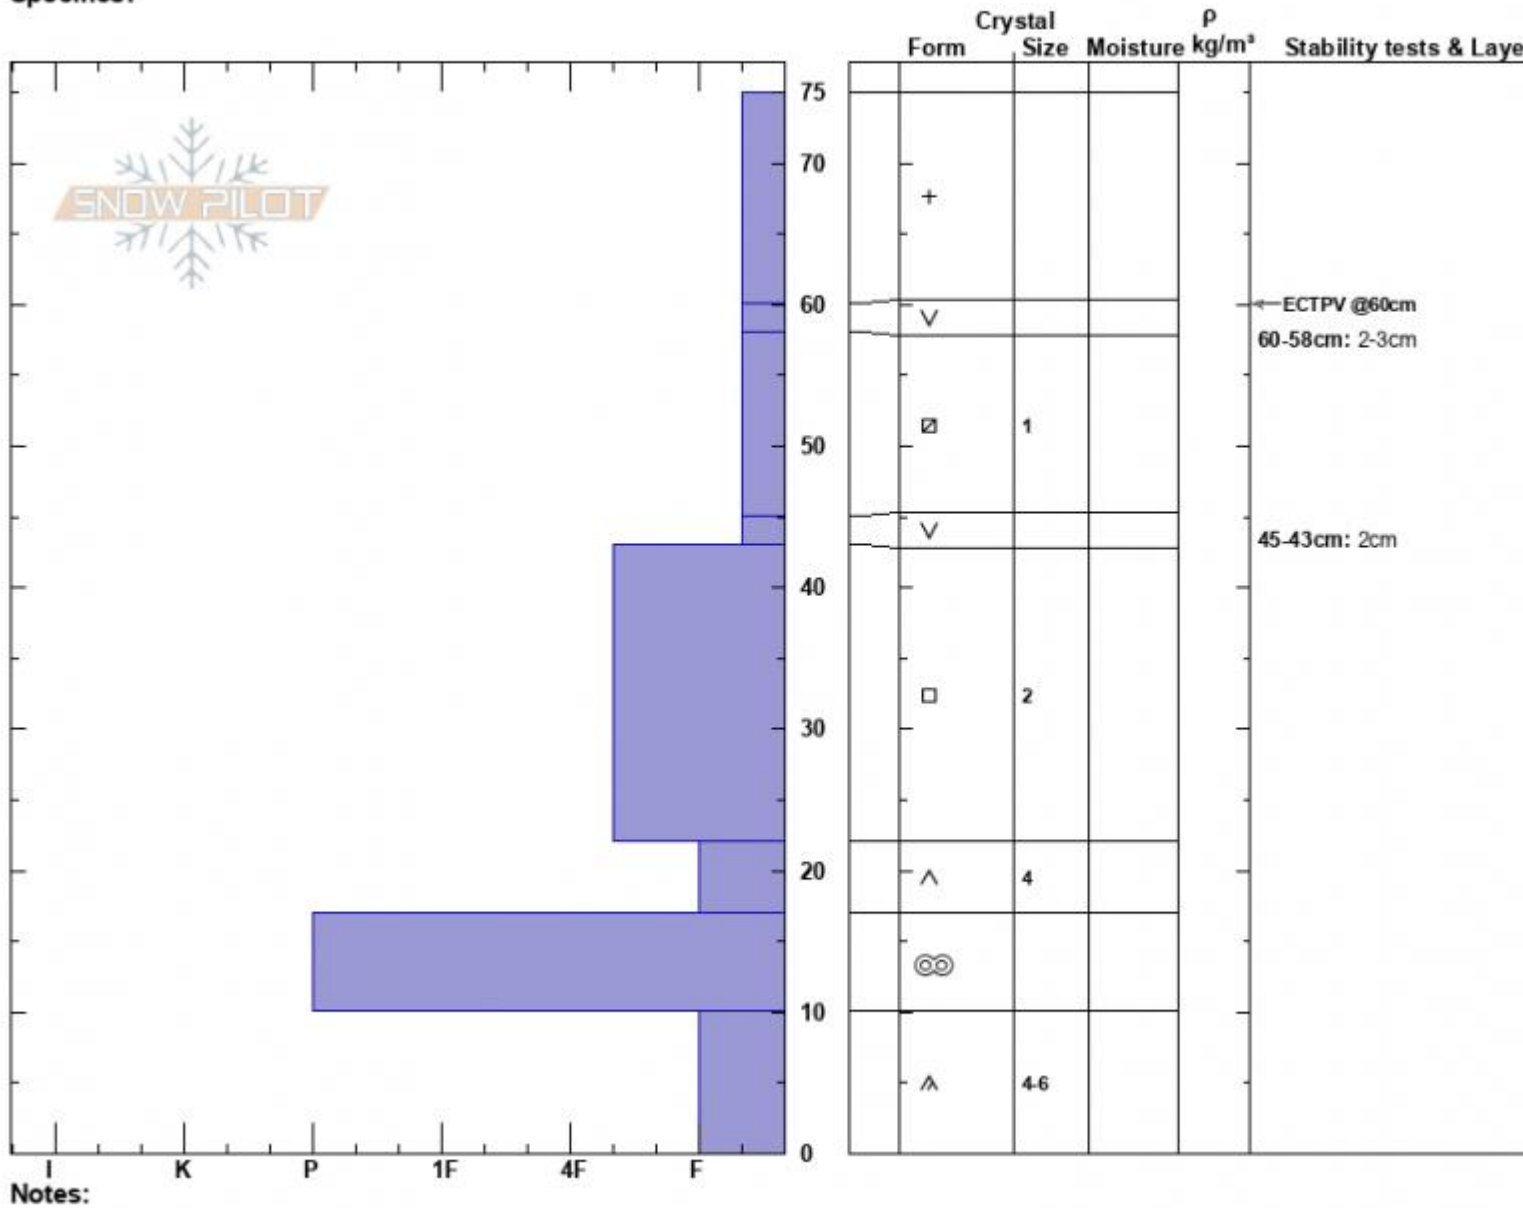

Ski Hill  
 Lionhead Range  
 MT  
 Elevation: 8000 ft  
 Aspect: 109°  
 Specifics:

Zach Peterson  
 01/09/2024 - 11:00am  
 Co-ord: 44.70405N, -111.29781W  
 Slope Angle: 28°  
 Wind Loading: no

Stability: Poor  
 Air Temperature:  
 Sky Cover: OVC  
 Precipitation: S2  
 Wind: W Moderate

HS:75  
 Layer Notes:  
 60-58cm: 2-3cm  
 60-58cm: Problematic layer  
 45-43cm: 2cm

Advisory Region  
 Lionhead Range  
 Longitude  
 -111.32W

Latitude

44.71N

Lionhead Range, 2024-01-09