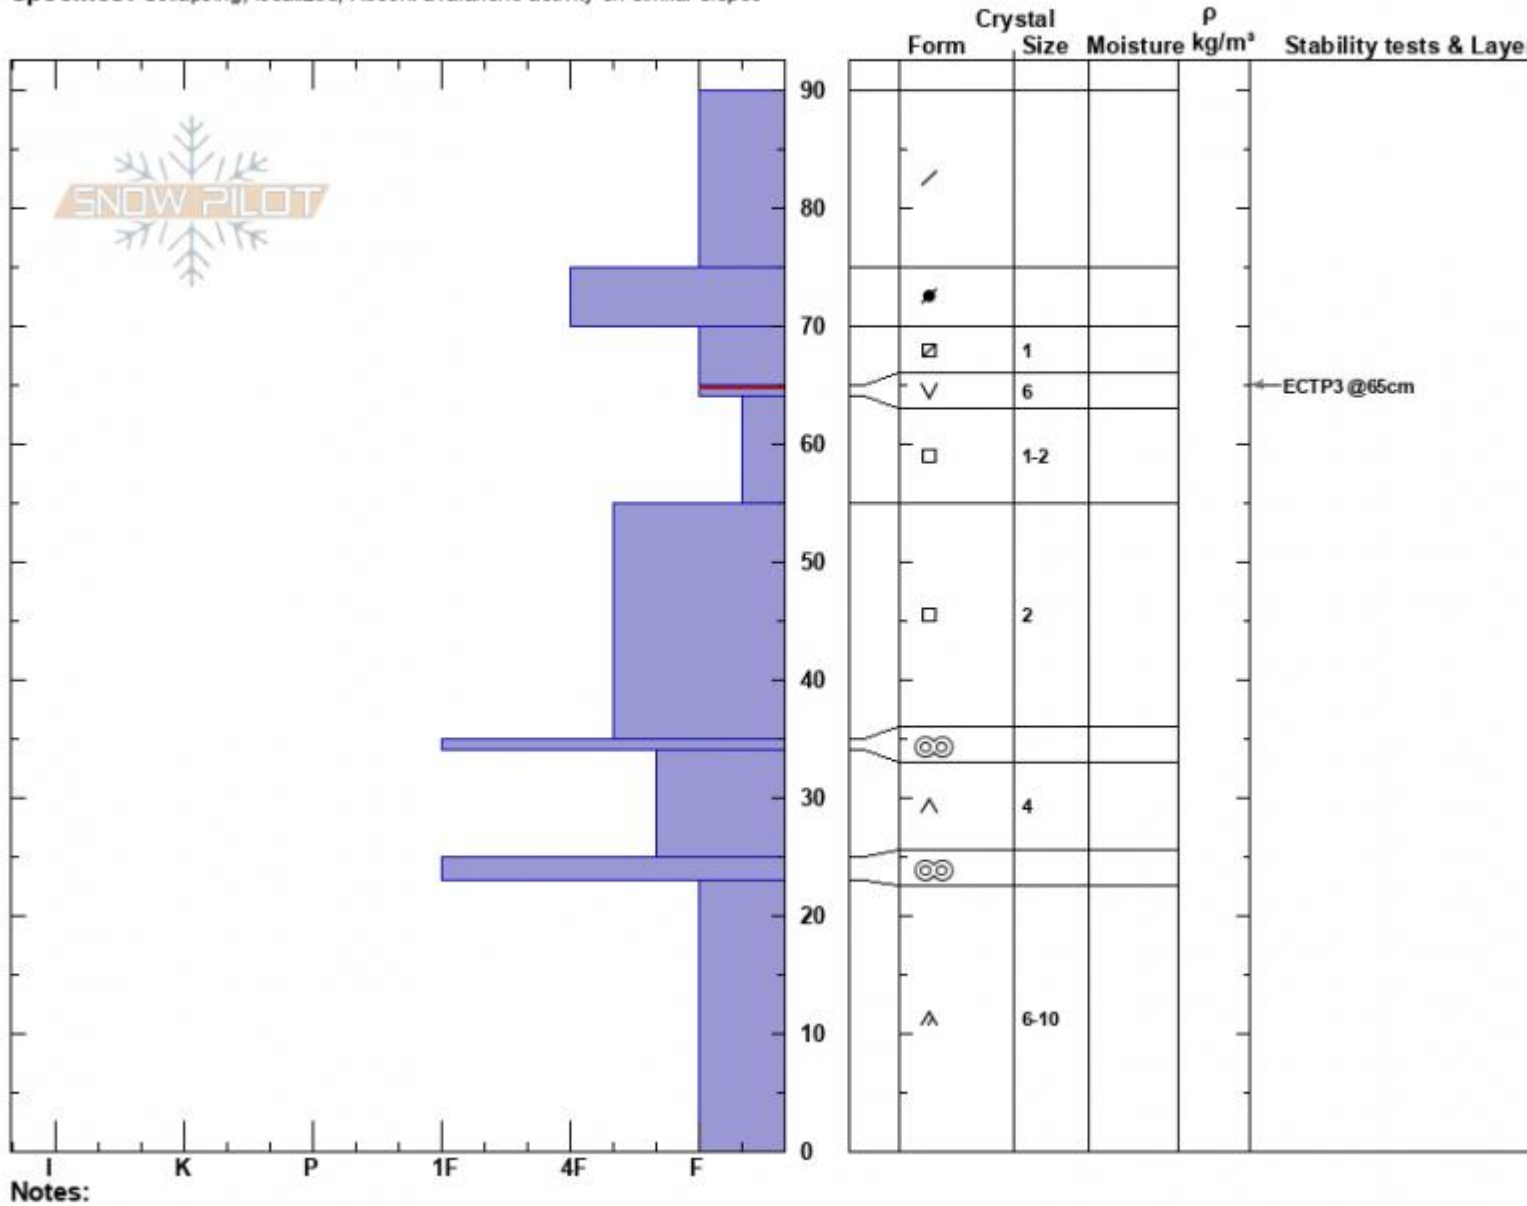

Beehive/Bear
 Madison Range-N
 MT
 Elevation: 9500 ft
 Aspect: 72°
 Specifics: Collapsing, localized; Recent avalanche activity on similar slopes

Doug Chabot-Admin
 01/10/2024 - 11:30am
 Co-ord: 45.33112N, -111.38188W
 Slope Angle: 27°
 Wind Loading:

Stability: Poor
 Air Temperature:
 Sky Cover: OVC
 Precipitation: NO
 Wind:

HS:90
 Layer Notes:
 65-64cm: Problematic layer

Advisory Region
 Northern Madison
 Longitude
 -111.39W
 Latitude
 45.34N
 Northern Madison, 2024-01-11