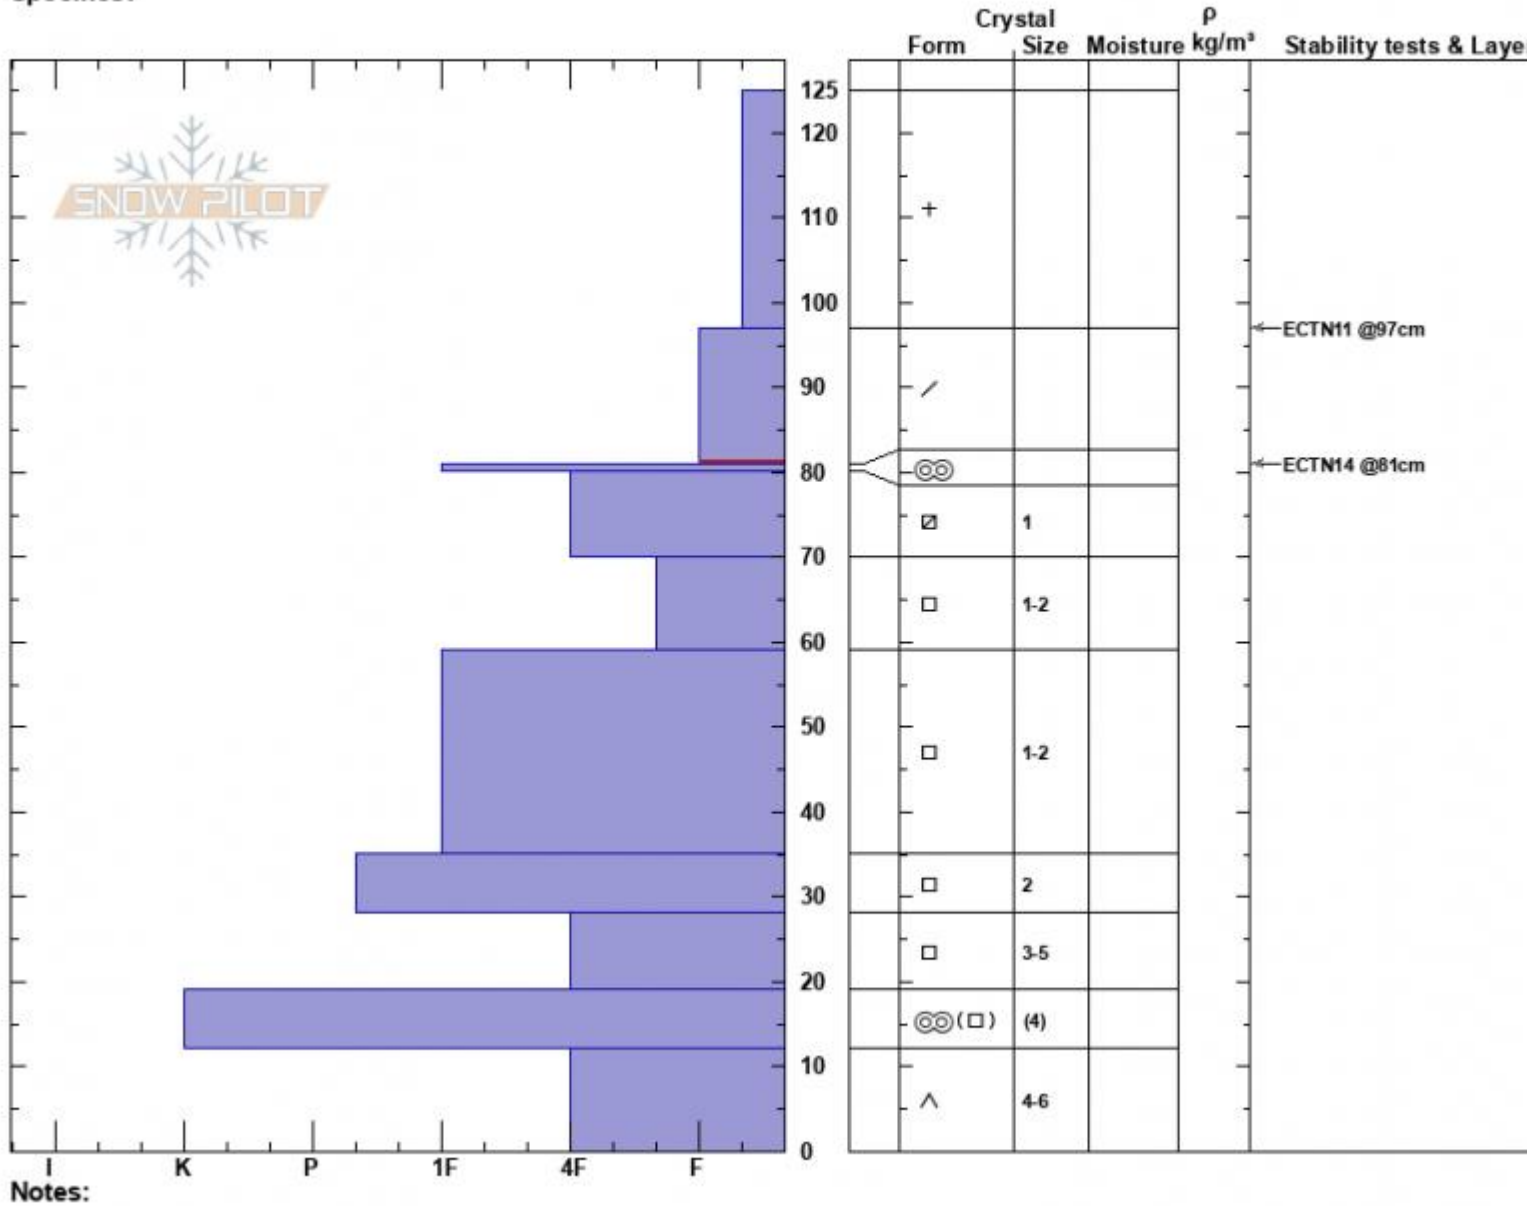

Below the Ramp
 Bridger Range
 MT
 Elevation: 7880 ft
 Aspect: 104°
 Specifics:

Zach Peterson
 01/11/2024 - 11:00am
 Co-ord: 45.82964N, -110.92917W
 Slope Angle: 12°
 Wind Loading: no

Stability: Fair
 Air Temperature:
 Sky Cover: OVC
 Precipitation: NO
 Wind: Calm

HS:125 **Layer Notes:**
 97-81cm: Problematic layer

Advisory Region
 Bridger Range
 Longitude
 -110.93W
 Latitude
 45.83N
 Bridger Range, 2024-01-11