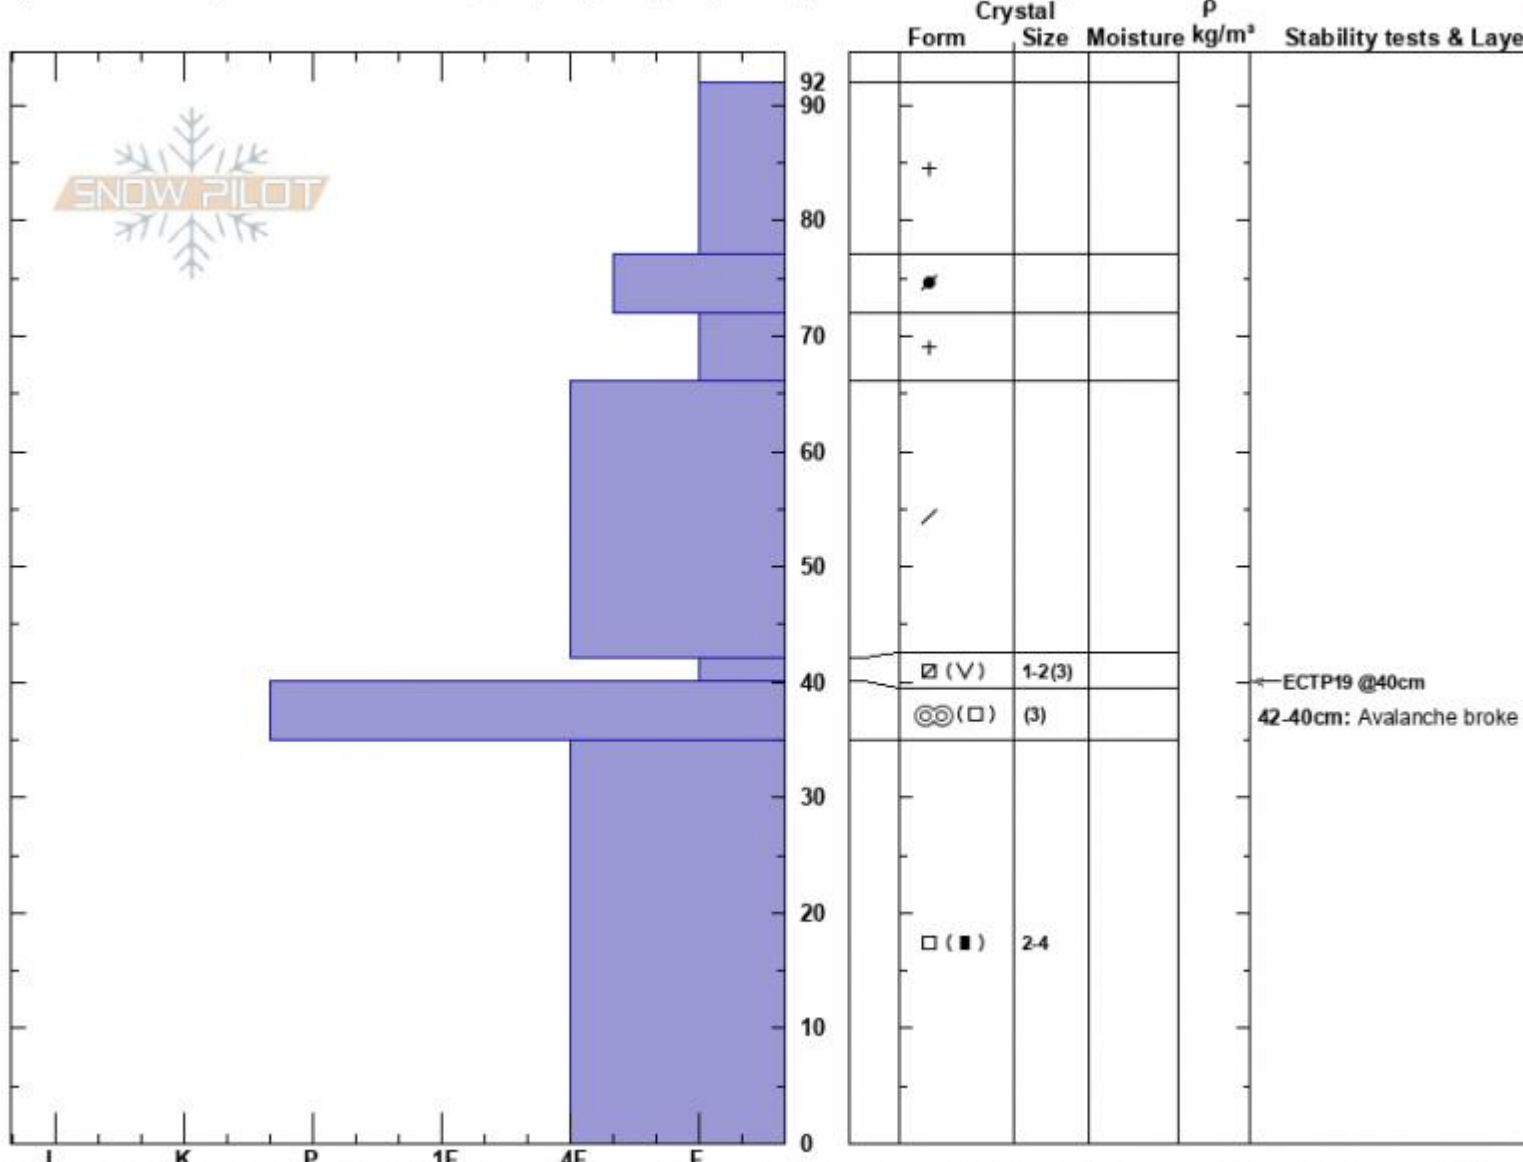

Marty's Crown ASr
 Beartooths
 MT
 Elevation: 9500 ft
 Aspect: 235°

Zach Peterson
 01/18/2024 - 10:30am
 Co-ord: 45.04175N, -109.94244W
 Slope Angle: 34°
 Wind Loading: previous

Stability: Very Poor
 Air Temperature:
 Sky Cover: BKN
 Precipitation: NO
 Wind: NW Moderate

HS:92
Layer Notes:
 42-40cm: Avalanche broke here
 42-40cm: Problematic layer

Specifics: Pit is adjacent to avalanche: crown; Collapsing, widespread; Cracking; Recent avalanche activity on similar slopes

Notes: SS-ASr-R3-D2-O, 150' wide, 350' vertical run. We triggered this avalanche from low-angle terrain in the trees several hundred feet away. Additional avalanche activity on different slopes

Advisory Region
 Cooke City
 Longitude
 -109.95W

Latitude

45.05N

Cooke City, 2024-01-18