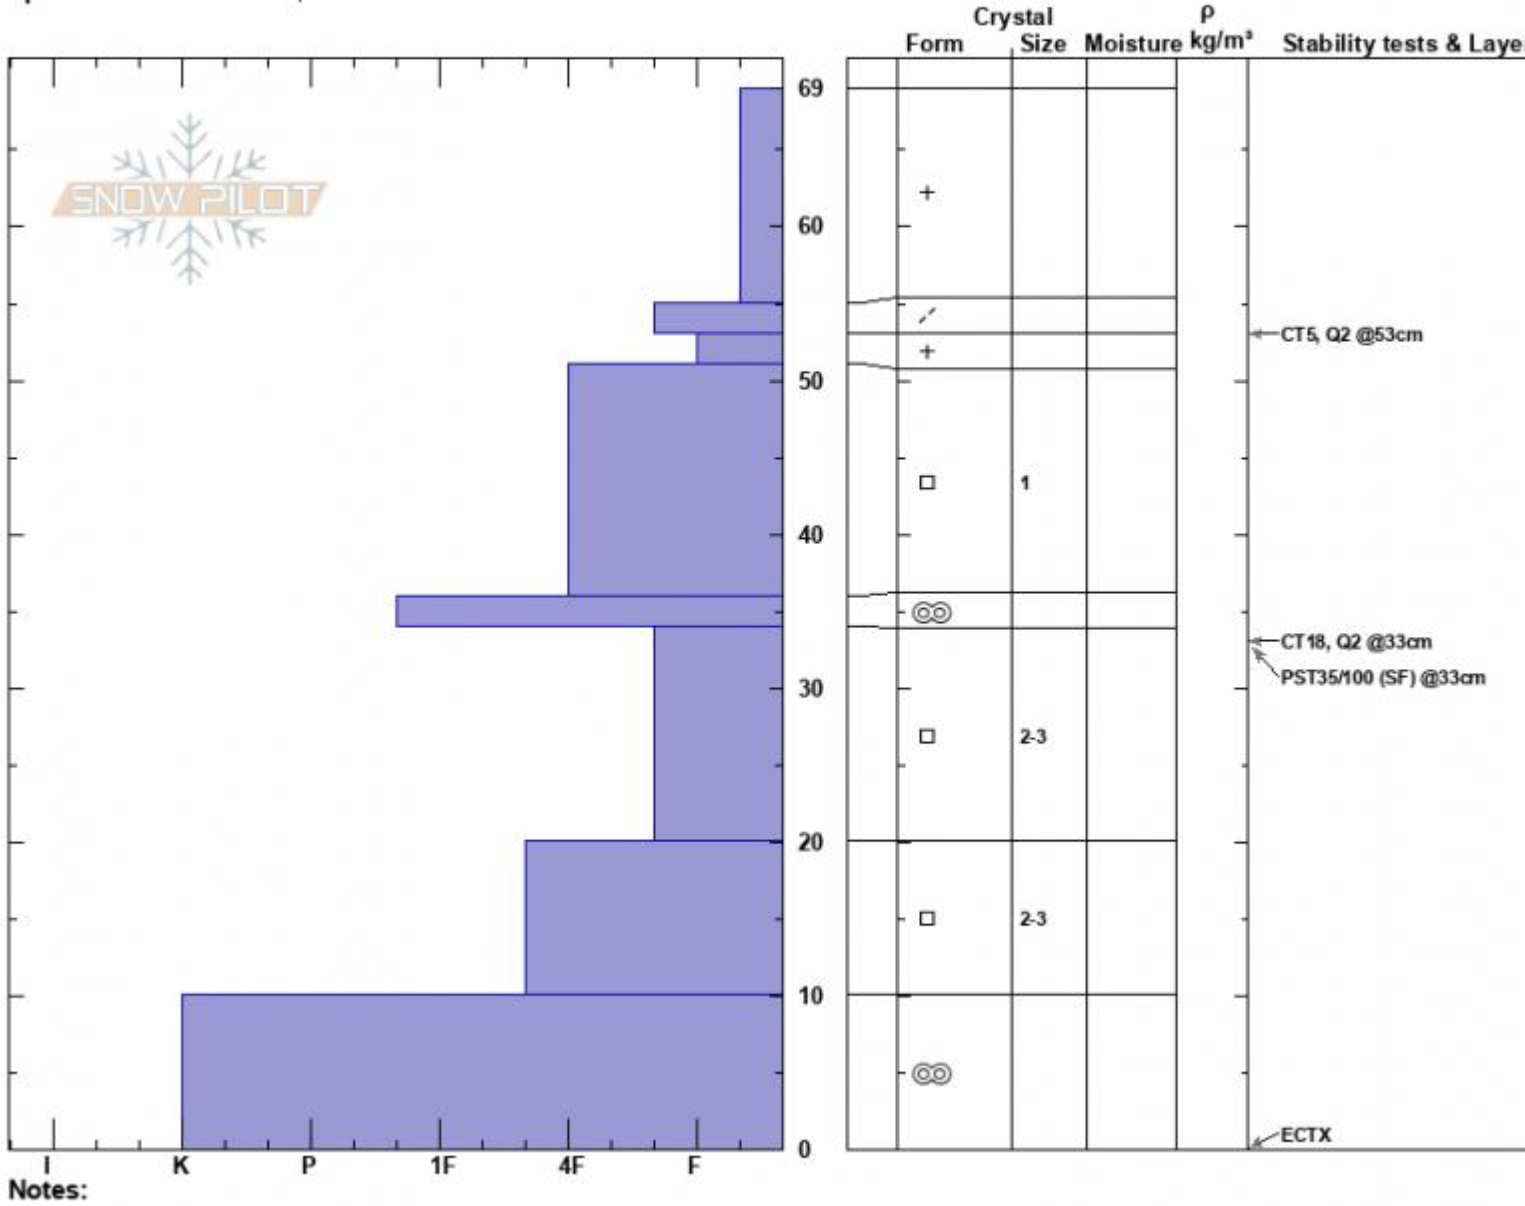

Football Field
 Bridger Range
 MT
 Elevation: 8420 ft
 Aspect: 100°
 Specifics: Ski tracks on slope

Alex Marienthal
 01/18/2024 - 12:00pm
 Co-ord: 45.79796N, -110.93320W
 Slope Angle: 34°
 Wind Loading: no

Stability: Fair
 Air Temperature:
 Sky Cover: OVC
 Precipitation: S-1
 Wind: S Light Breeze

HS:69
 PF:60
 Layer Notes:
 34-20cm: Problematic layer

Notes:
 Advisory Region
 Bridger Range
 Longitude
 -110.94W
 Latitude
 45.79N
 Bridger Range, 2024-01-18