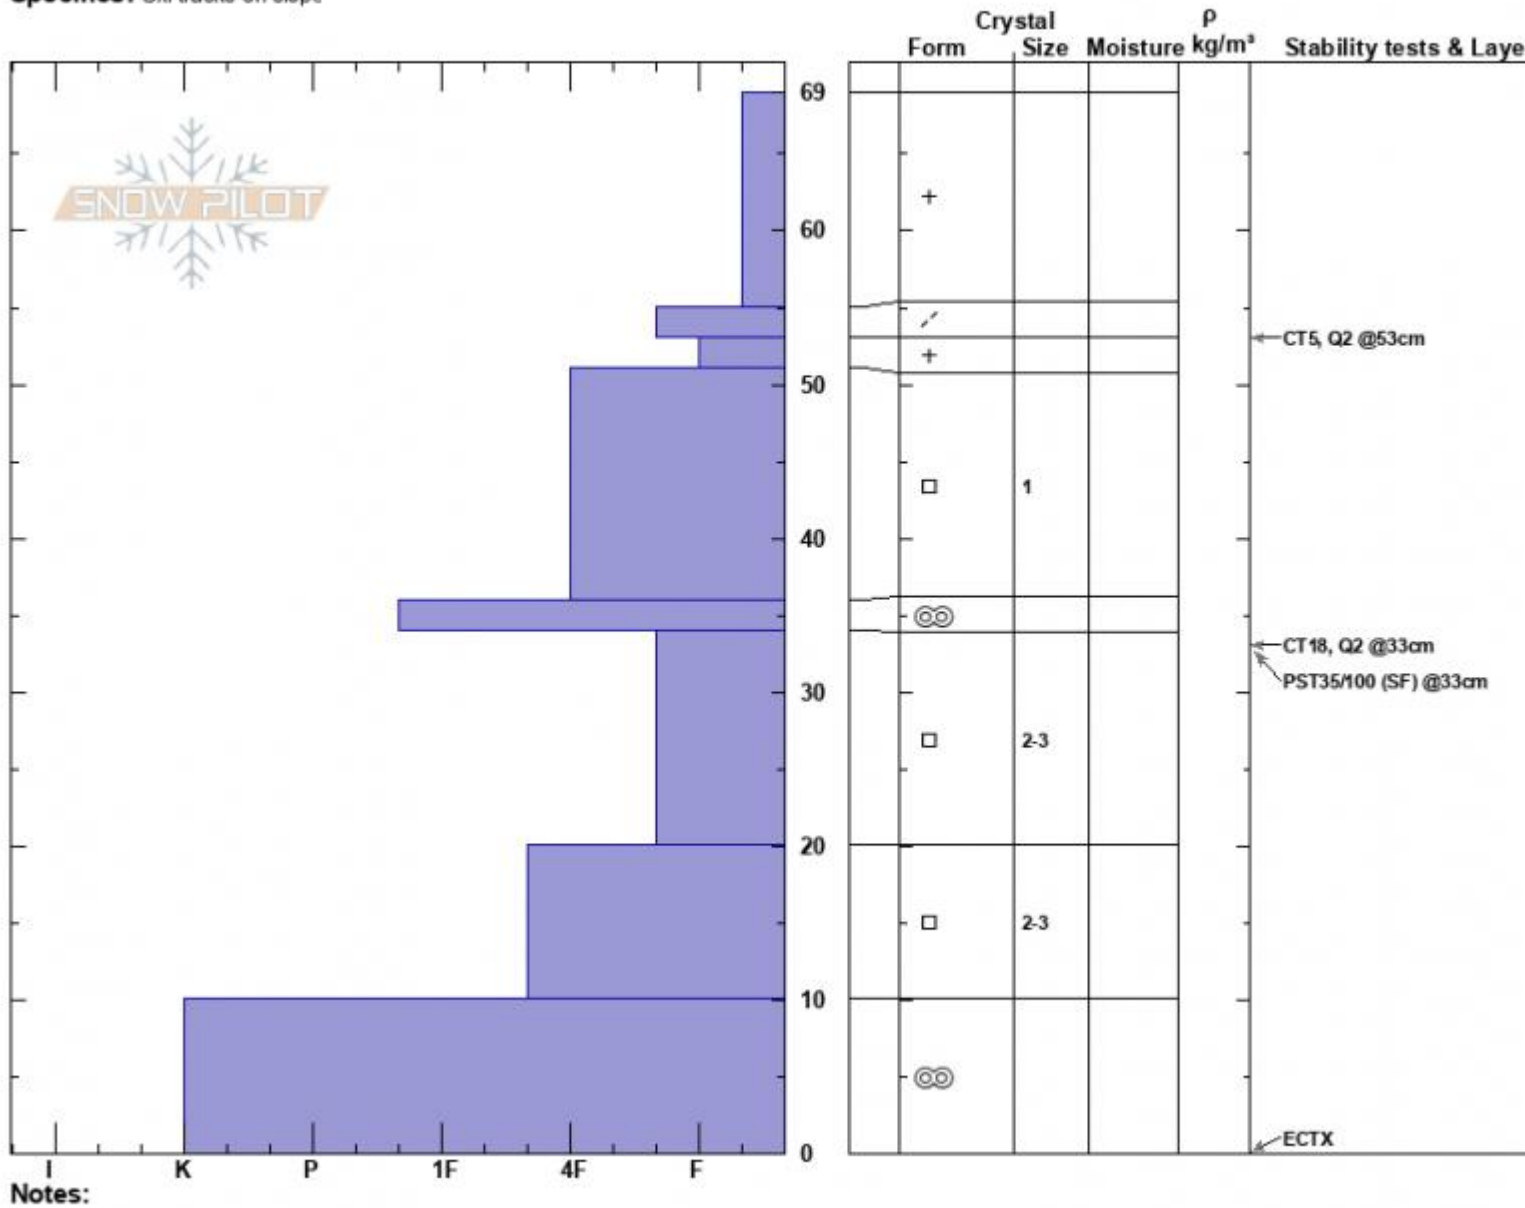

Football Field
 Bridger Range
 MT
 Elevation: 8420 ft
 Aspect: 100°
 Specifics: Ski tracks on slope

Alex Marienthal
 01/18/2024 - 12:00pm
 Co-ord: 45.79796N, -110.93320W
 Slope Angle: 34°
 Wind Loading: no

Stability: Fair
 Air Temperature:
 Sky Cover: OVC
 Precipitation: S-1
 Wind: S Light Breeze

HS:69
 PF:60
 Layer Notes:
 34-20cm: Problematic layer

Notes:
 Advisory Region
 Bridger Range
 Longitude
 -110.94W
 Latitude
 45.79N
 Bridger Range, 2024-01-18