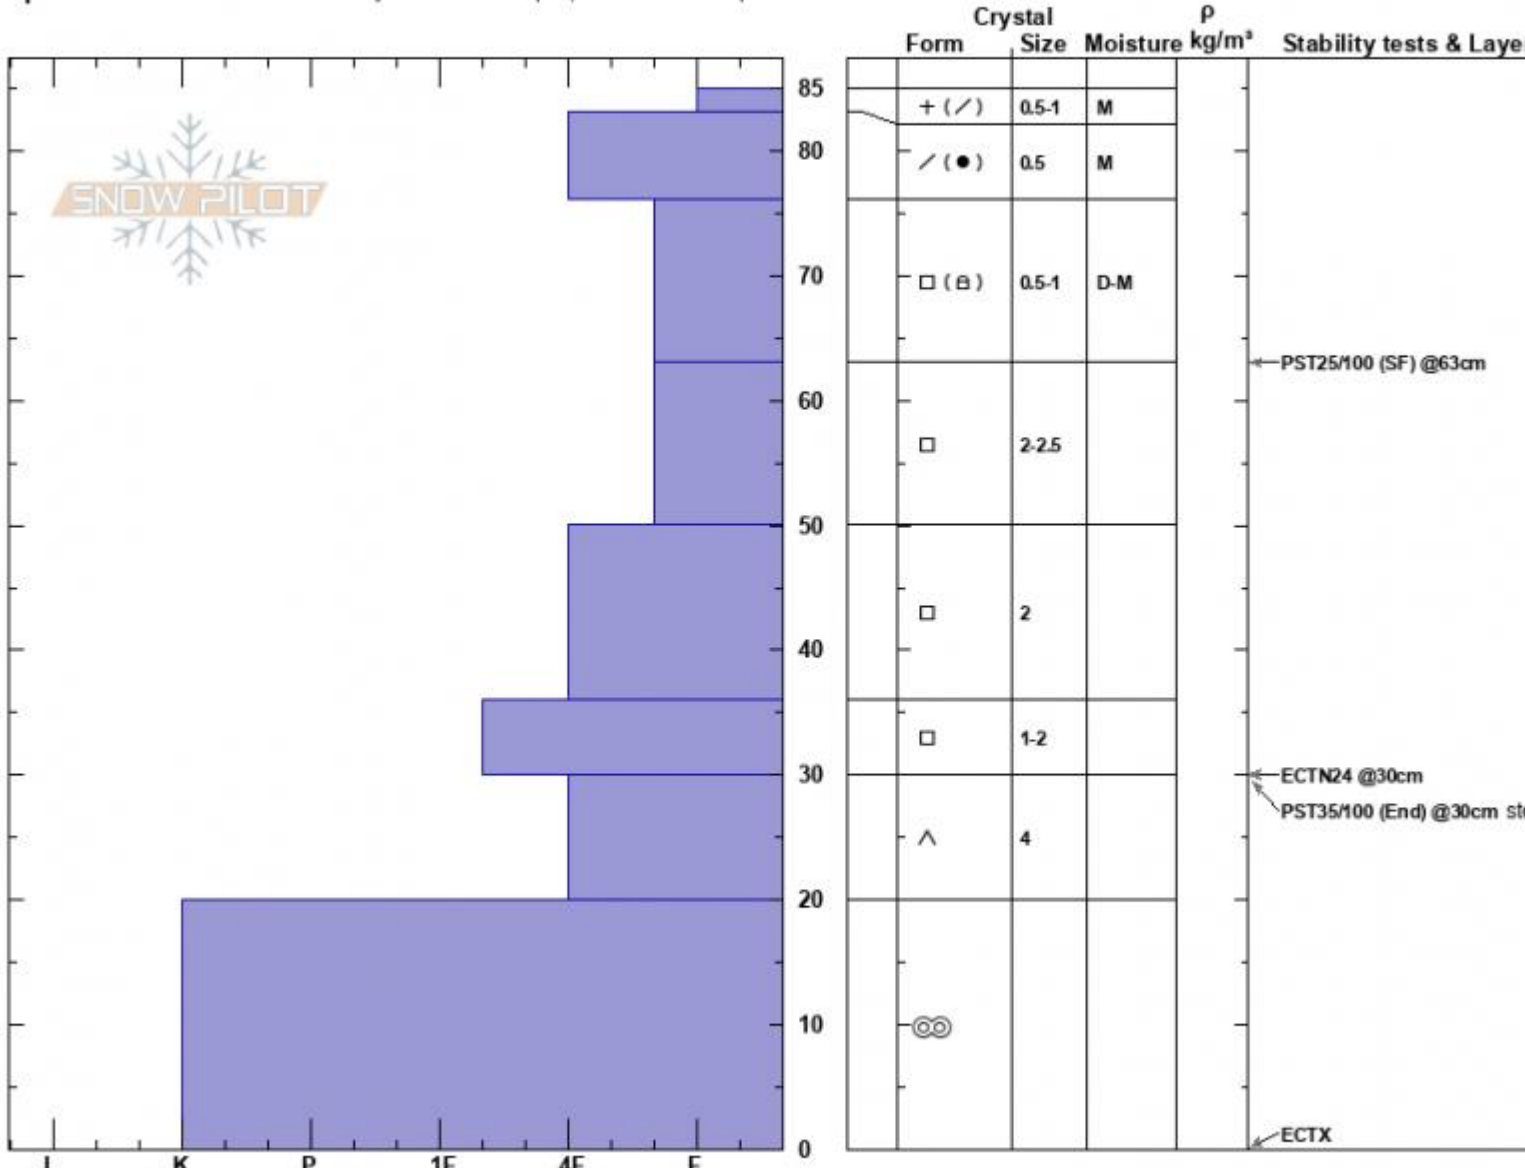

Refr. Chutes/Ramp
 Bridger Range
 MT
 Elevation: 8330 ft
 Aspect: 15°
 Specifics: Recent avalanche activity on different slopes; Ski tracks on slope

Alex Marienthal
 01/20/2024 - 1:00pm
 Co-ord: 45.82880N, -110.93213W
 Slope Angle: 26°
 Wind Loading: no

Stability: Fair
 Air Temperature: 1°C
 Sky Cover: BKN
 Precipitation: NO
 Wind: Calm

HS:85
 PF:80
 PS:15
 Layer Notes: 30-20cm:Problematic layer

Notes: Top 7.5" of snow = 1" of SWE (19cm snow = 25mm SWE).
 Recent snowfall settled to 3.5" = 0.4" SWE (9cm snow = 10mm SWE).

Advisory Region
 Bridger Range
 Longitude
 -110.93W
 Latitude
 45.83N
 Bridger Range, 2024-01-20