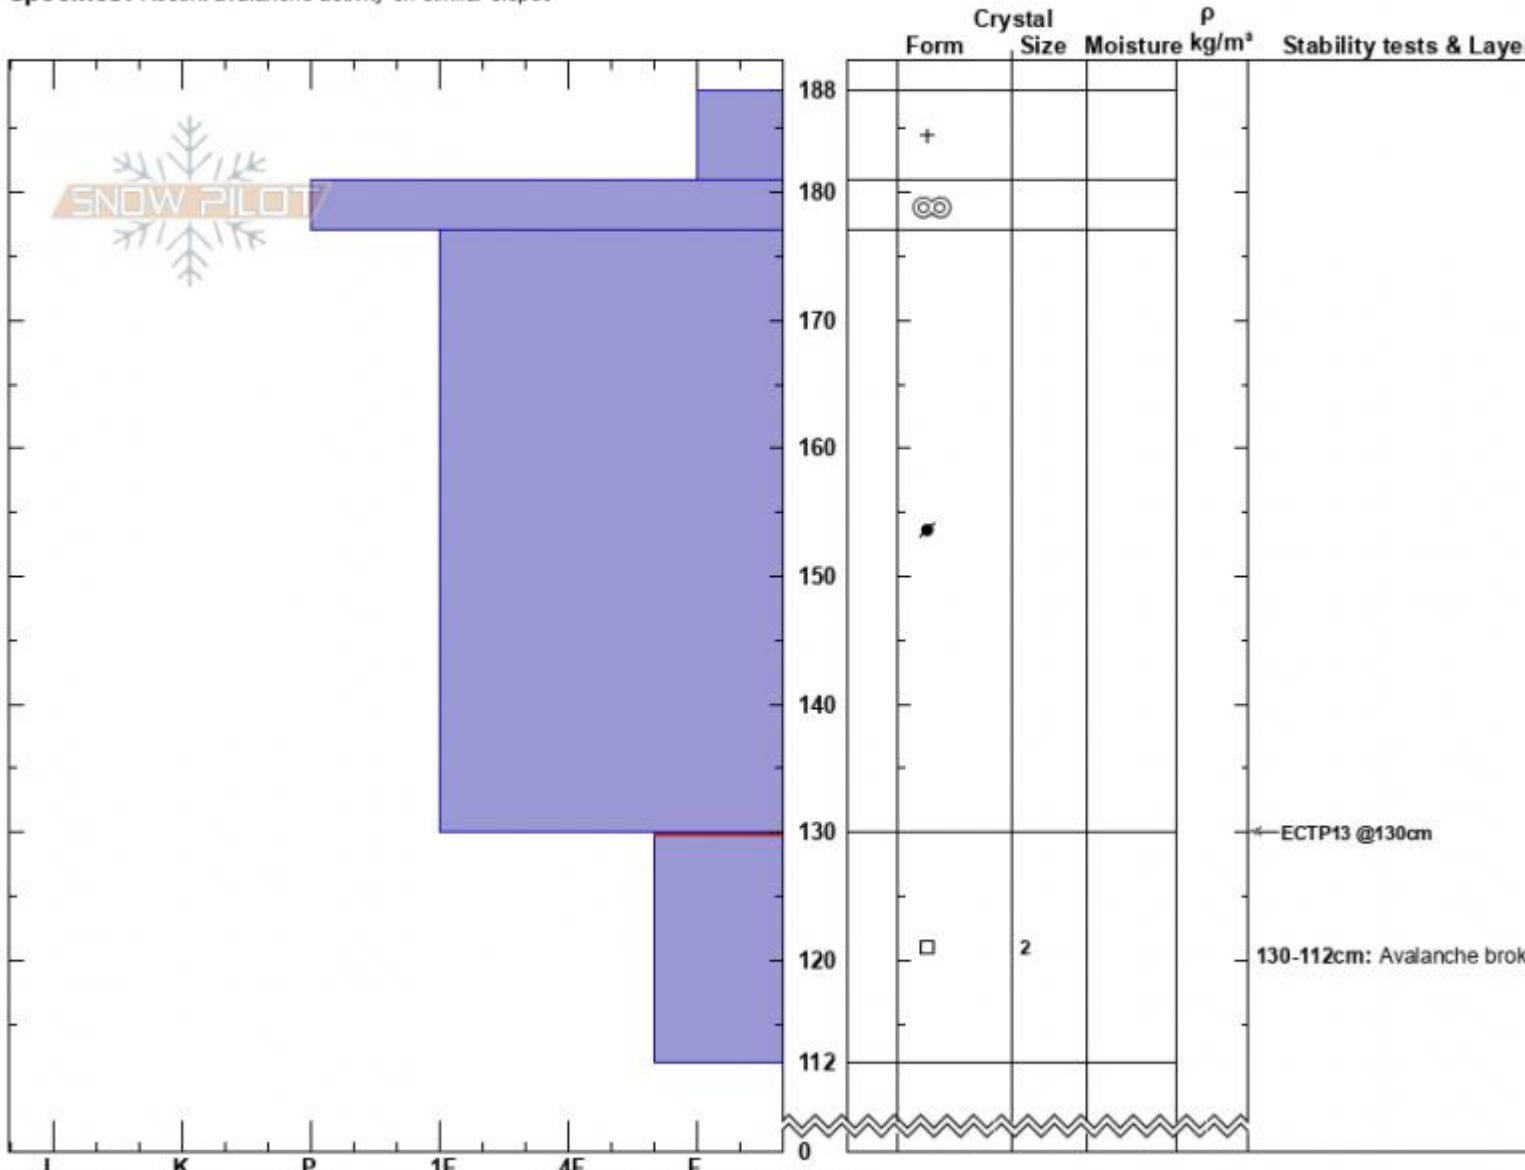

Beaver Creek Crown
 Madison Range-N
 MT
 Elevation: 9200 ft
 Aspect: 30°
 Specifics: Recent avalanche activity on similar slopes

Zach Peterson
 01/22/2024 - 10:30am
 Co-ord: 45.16564N, -111.35889W
 Slope Angle: 30°
 Wind Loading: yes

Stability: Poor
 Air Temperature:
 Sky Cover: FEW
 Precipitation: NO
 Wind: SW Moderate

HS:188 Layer Notes:
 130-112cm: Avalanche broke here
 130-112cm: Problematic layer

Advisory Region
 Northern Madison
 Longitude
 -111.38W
 Latitude
 45.17N
 Northern Madison, 2024-01-22