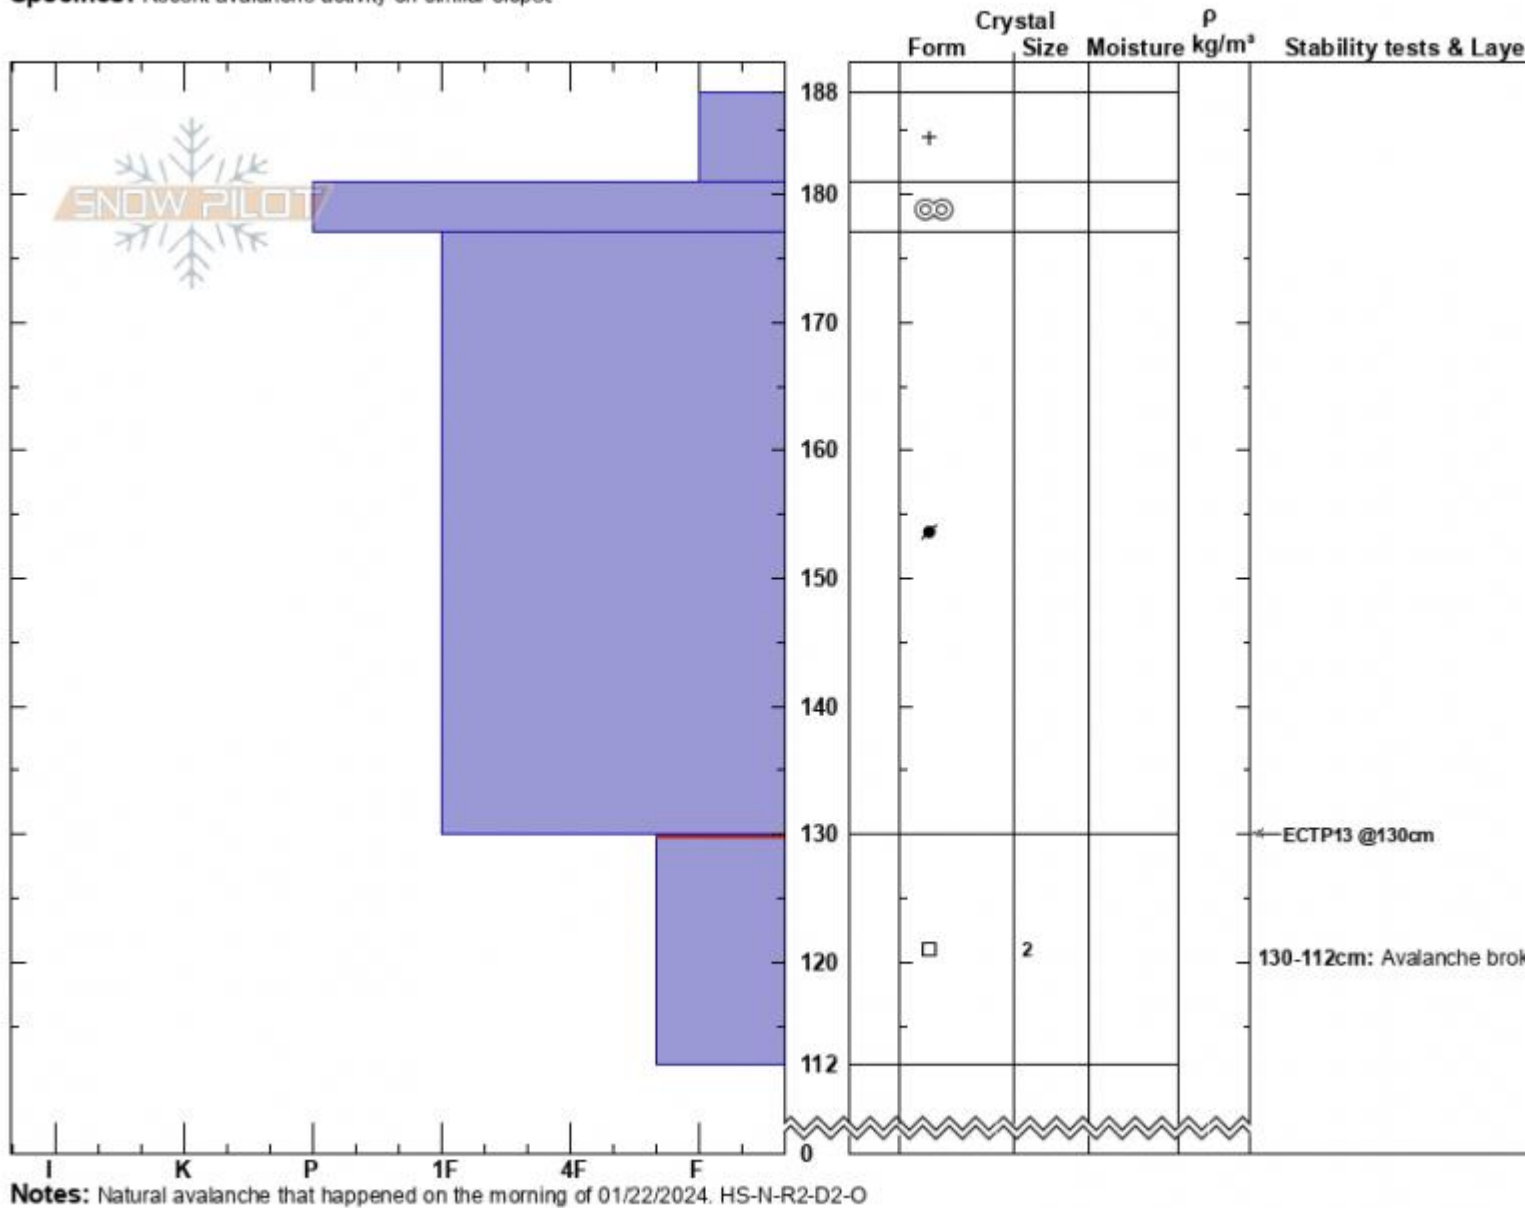

Beaver Creek Crown  
 Madison Range-N  
 MT  
 Elevation: 9200 ft  
 Aspect: 30°  
 Specifics: Recent avalanche activity on similar slopes

Zach Peterson  
 01/22/2024 - 10:30am  
 Co-ord: 45.16564N, -111.35889W  
 Slope Angle: 30°  
 Wind Loading: yes

Stability: Poor  
 Air Temperature:  
 Sky Cover: FEW  
 Precipitation: NO  
 Wind: SW Moderate

HS:188 **Layer Notes:**  
 130-112cm: Avalanche broke her  
 130-112cm: Problematic layer

Advisory Region  
 Northern Madison  
 Longitude  
 -111.38W  
 Latitude  
 45.17N  
 Northern Madison, 2024-01-22