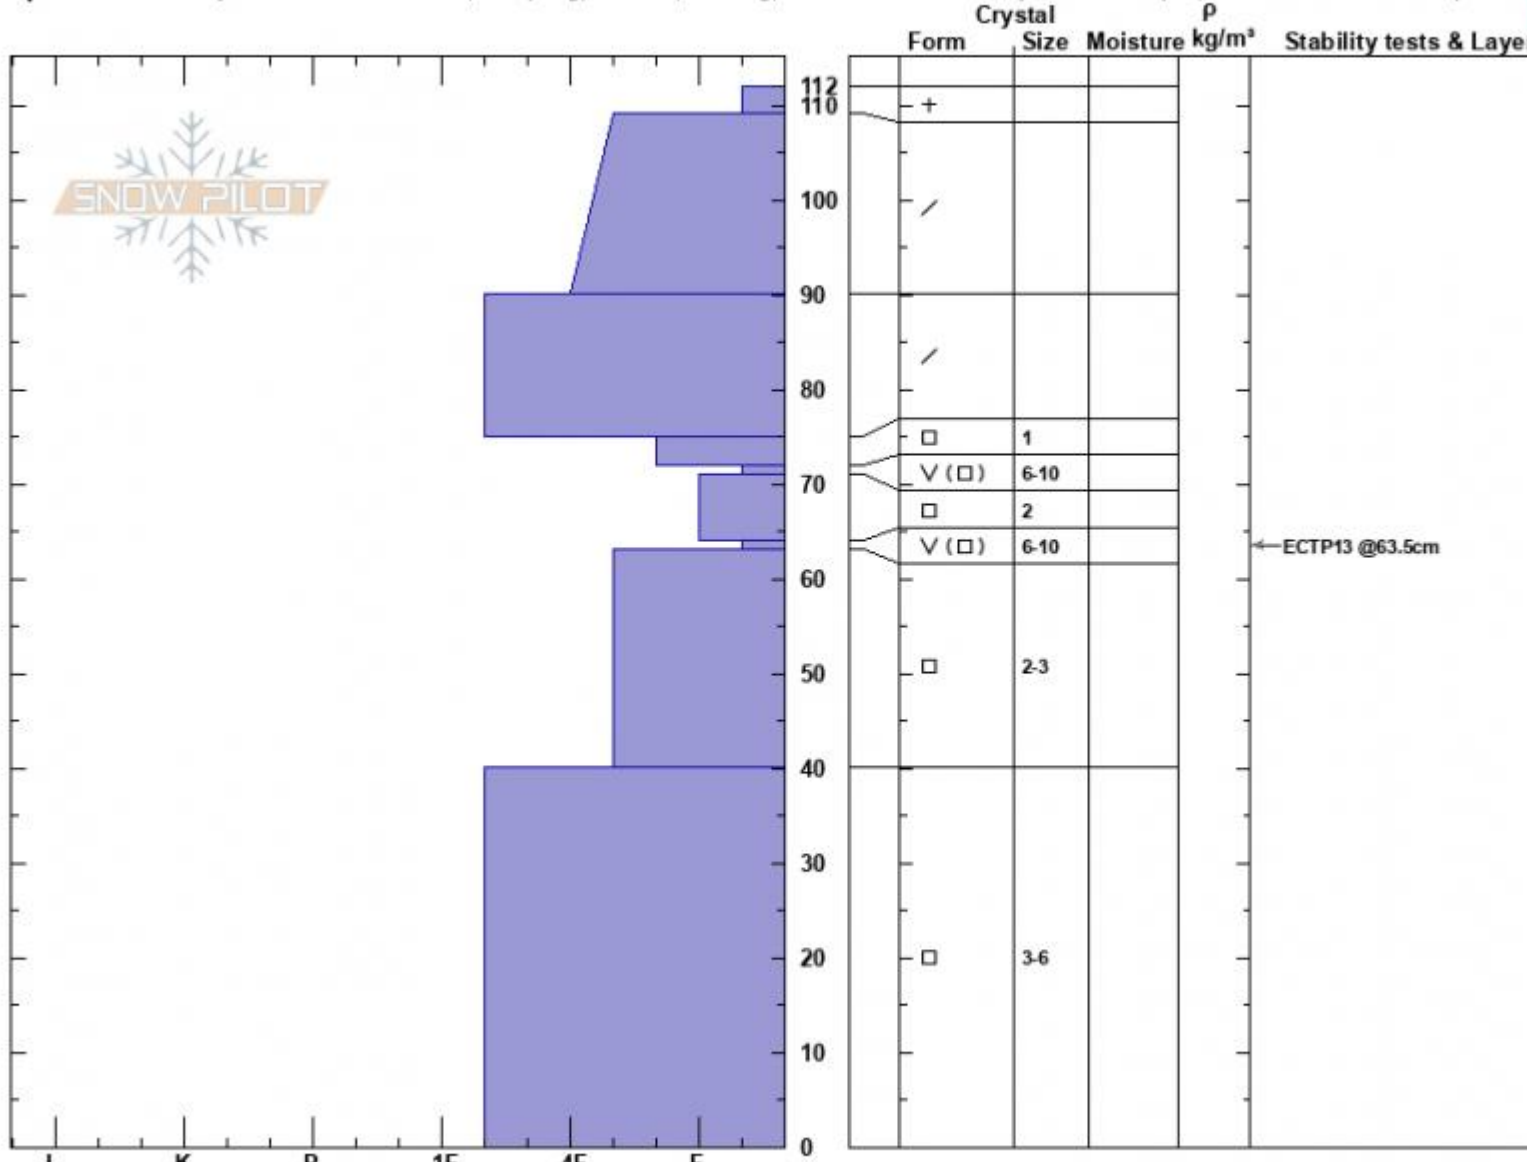

TargheeCrk, Lionhead
Henry Mtns
MT

Alex Marienthal
01/26/2024 - 12:35pm
Co-ord: 44.73732N, -111.37429W
Slope Angle: 25°
Wind Loading: no

Stability: Poor
Air Temperature:
Sky Cover: SCT
Precipitation: NO
Wind: Calm

HS:112 Layer Notes:
PF:90 64-63cm:Problematic layer

Specifics: Pit is adjacent to avalanche: other; Collapsing, localized; Cracking; Recent avalanche activity on similar slopes; Snowmobile tracks on slope

Notes: Dug 200' away on the same slope as an avalanche that occurred in last 3-6 days. R3-D2, 1-2' deep, 150' wide. Cracking around our sled tracks on the approached pit. Upper layer of surface likely collapsed prior to digging/testing. Additional Pit Specifics: Recent avalanche activity on different slopes; V

Advisory Region
Lionhead Range
Longitude
-111.32W
Latitude
44.71N
Lionhead Range, 2024-01-28