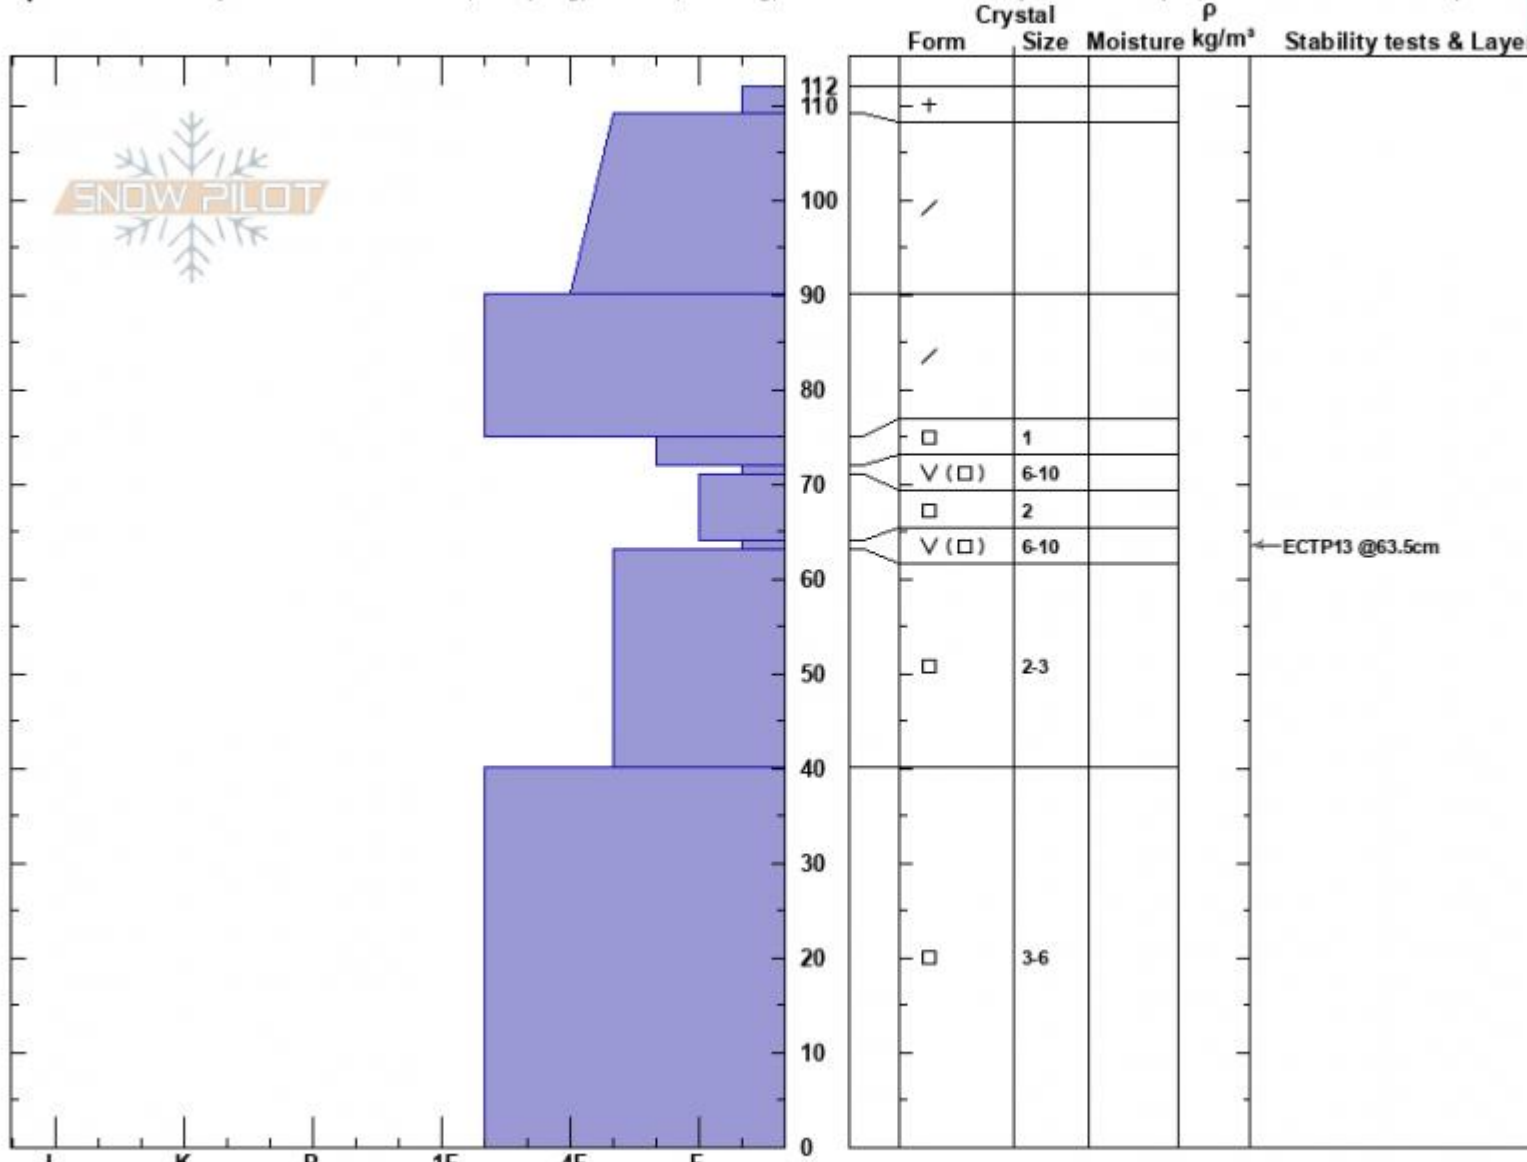

TargheeCrk, Lionhead  
Henry Mtns  
MT

Alex Marienthal  
01/26/2024 - 12:35pm  
Co-ord: 44.73732N, -111.37429W  
Slope Angle: 25°  
Wind Loading: no

Stability: Poor  
Air Temperature:  
Sky Cover: SCT  
Precipitation: NO  
Wind: Calm

HS:112 Layer Notes:  
PF:90 64-63cm:Problematic layer

Specifics: Pit is adjacent to avalanche: other; Collapsing, localized; Cracking; Recent avalanche activity on similar slopes; Snowmobile tracks on slope

Notes: Dug 200' away on the same slope as an avalanche that occurred in last 3-6 days. R3-D2, 1-2' deep, 150' wide. Cracking around our sled tracks on the approached pit. Upper layer of surface likely collapsed prior to digging/testing. Additional Pit Specifics: Recent avalanche activity on different slopes; V

Advisory Region  
Lionhead Range  
Longitude  
-111.32W  
Latitude  
44.71N  
Lionhead Range, 2024-01-28