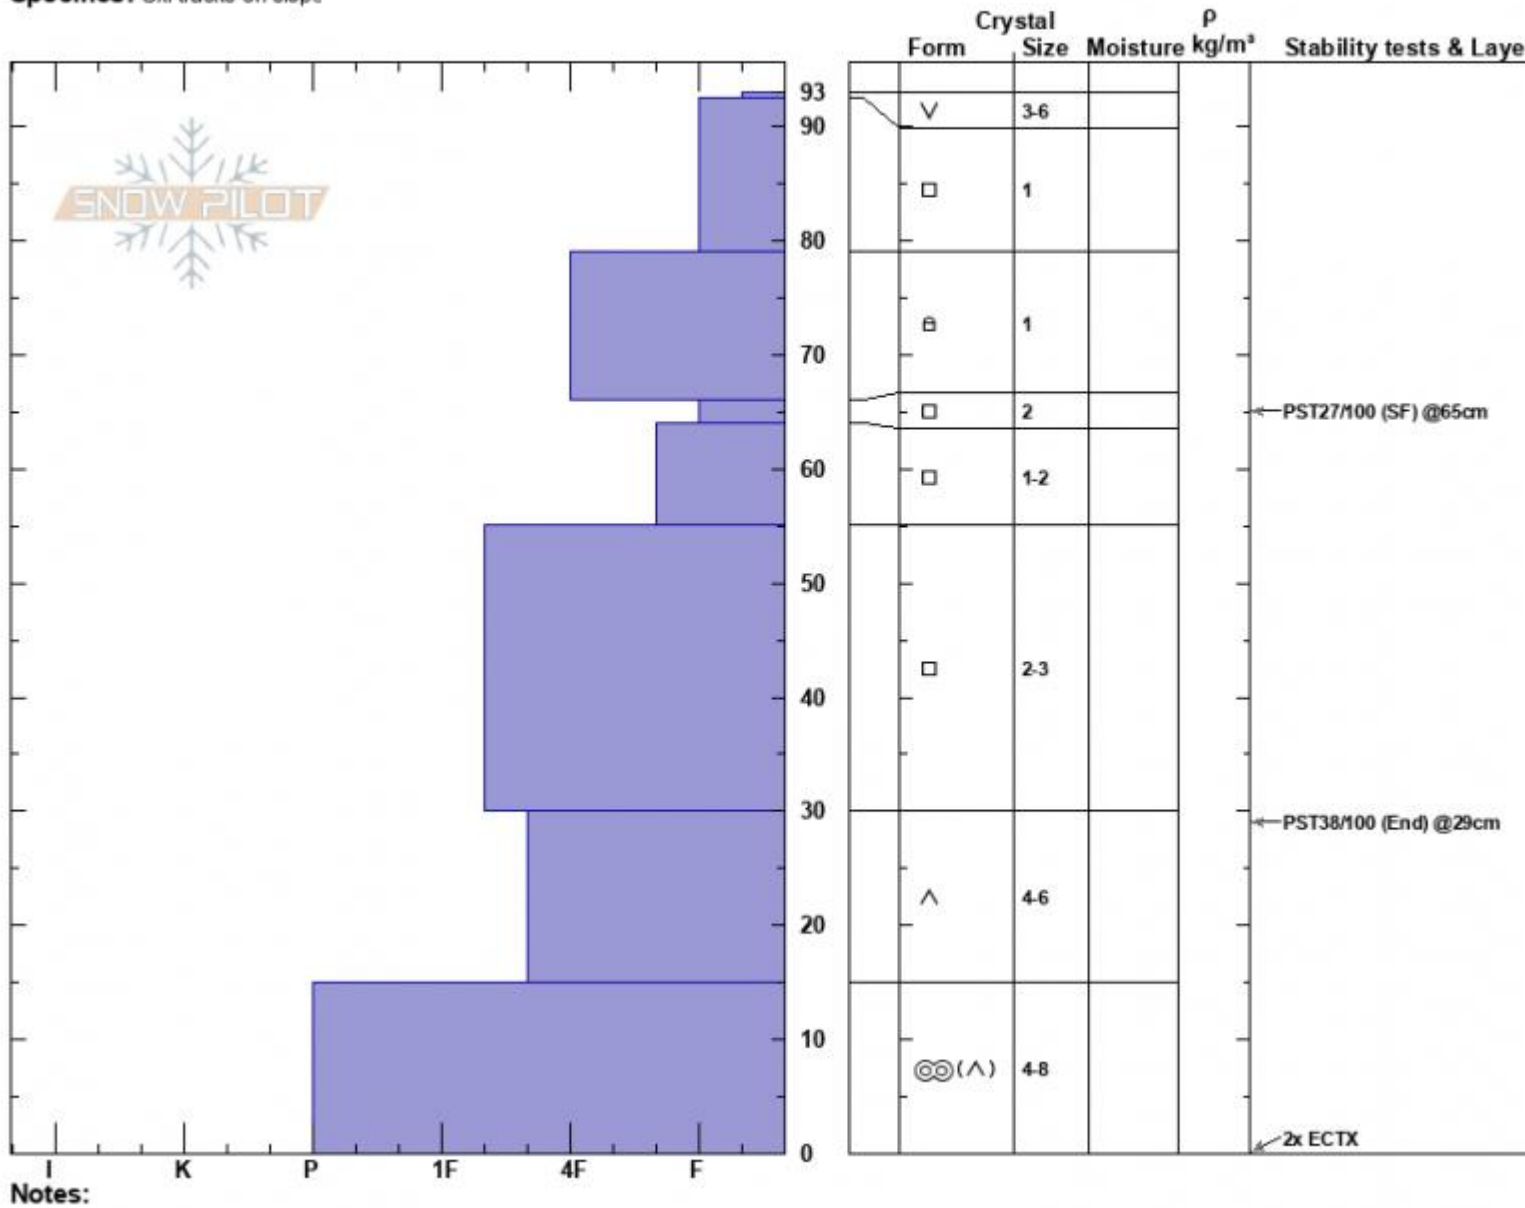

Reefer Chutes
 Bridger Range
 MT
 Elevation: 8326 ft
 Aspect: 330°
 Specifics: Ski tracks on slope

Alex Marienthal
 01/27/2024 - 10:42am
 Co-ord: 45.82897N, -110.93213W
 Slope Angle: 29°
 Wind Loading: no

Stability: Fair
 Air Temperature: -2°C
 Sky Cover: OVC
 Precipitation: NO
 Wind: Light Breeze

Layer Notes:

Advisory Region
 Bridger Range
 Longitude
 -110.94W
 Latitude
 45.83N
 Bridger Range, 2024-01-28