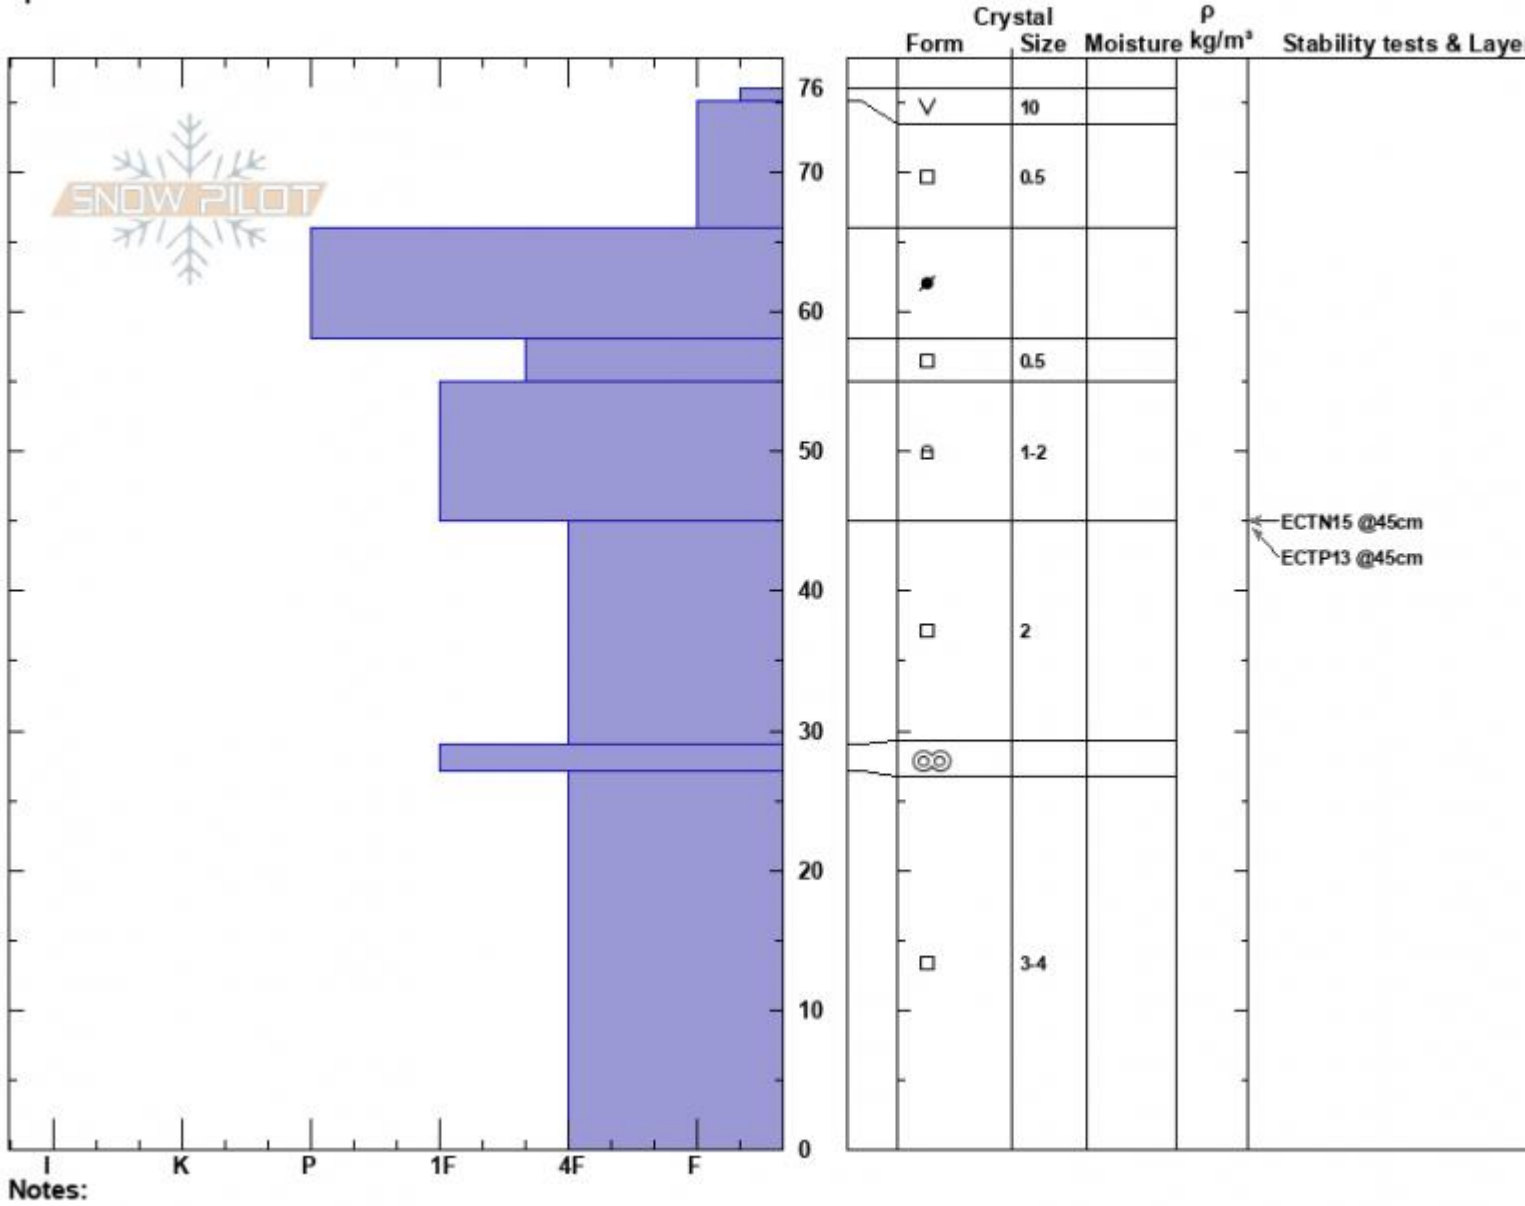

Hourglass Couloir  
 Bridger Range  
 MT  
 Elevation: 8260 ft  
 Aspect: 110°  
 Specifics:

Alex Marienthal  
 01/27/2024 - 12:01pm  
 Co-ord: 45.83318N, -110.93787W  
 Slope Angle: 27°  
 Wind Loading: previous

Stability: Poor  
 Air Temperature: 1°C  
 Sky Cover: OVC  
 Precipitation: NO  
 Wind: W Moderate

HS:76  
 Layer Notes:  
 45-29cm: Problematic layer

Advisory Region  
 Bridger Range  
 Longitude  
 -110.94W  
 Latitude  
 45.83N  
 Bridger Range, 2024-01-28