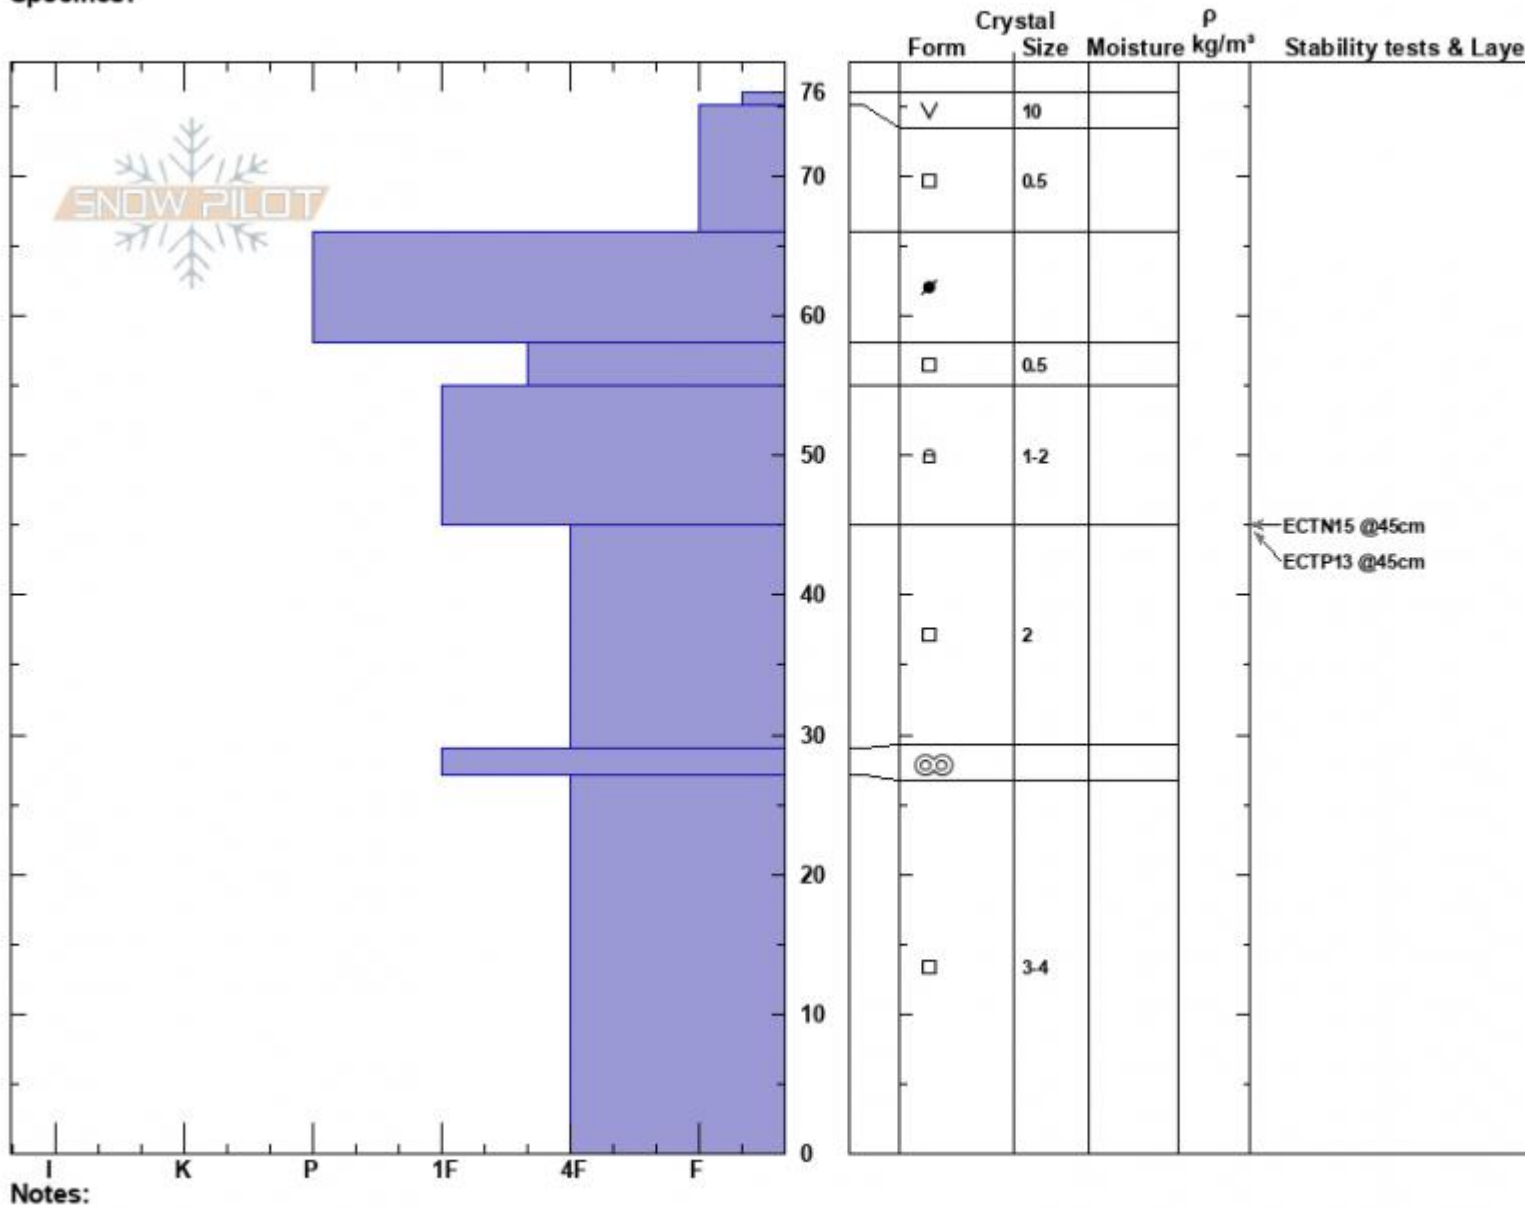

Hourglass Couloir
 Bridger Range
 MT
 Elevation: 8260 ft
 Aspect: 110°
 Specifics:

Alex Marienthal
 01/27/2024 - 12:01pm
 Co-ord: 45.83318N, -110.93787W
 Slope Angle: 27°
 Wind Loading: previous

Stability: Poor
 Air Temperature: 1°C
 Sky Cover: OVC
 Precipitation: NO
 Wind: W Moderate

HS:76
 Layer Notes:
 45-29cm: Problematic layer

Advisory Region
 Bridger Range
 Longitude
 -110.94W
 Latitude
 45.83N
 Bridger Range, 2024-01-28