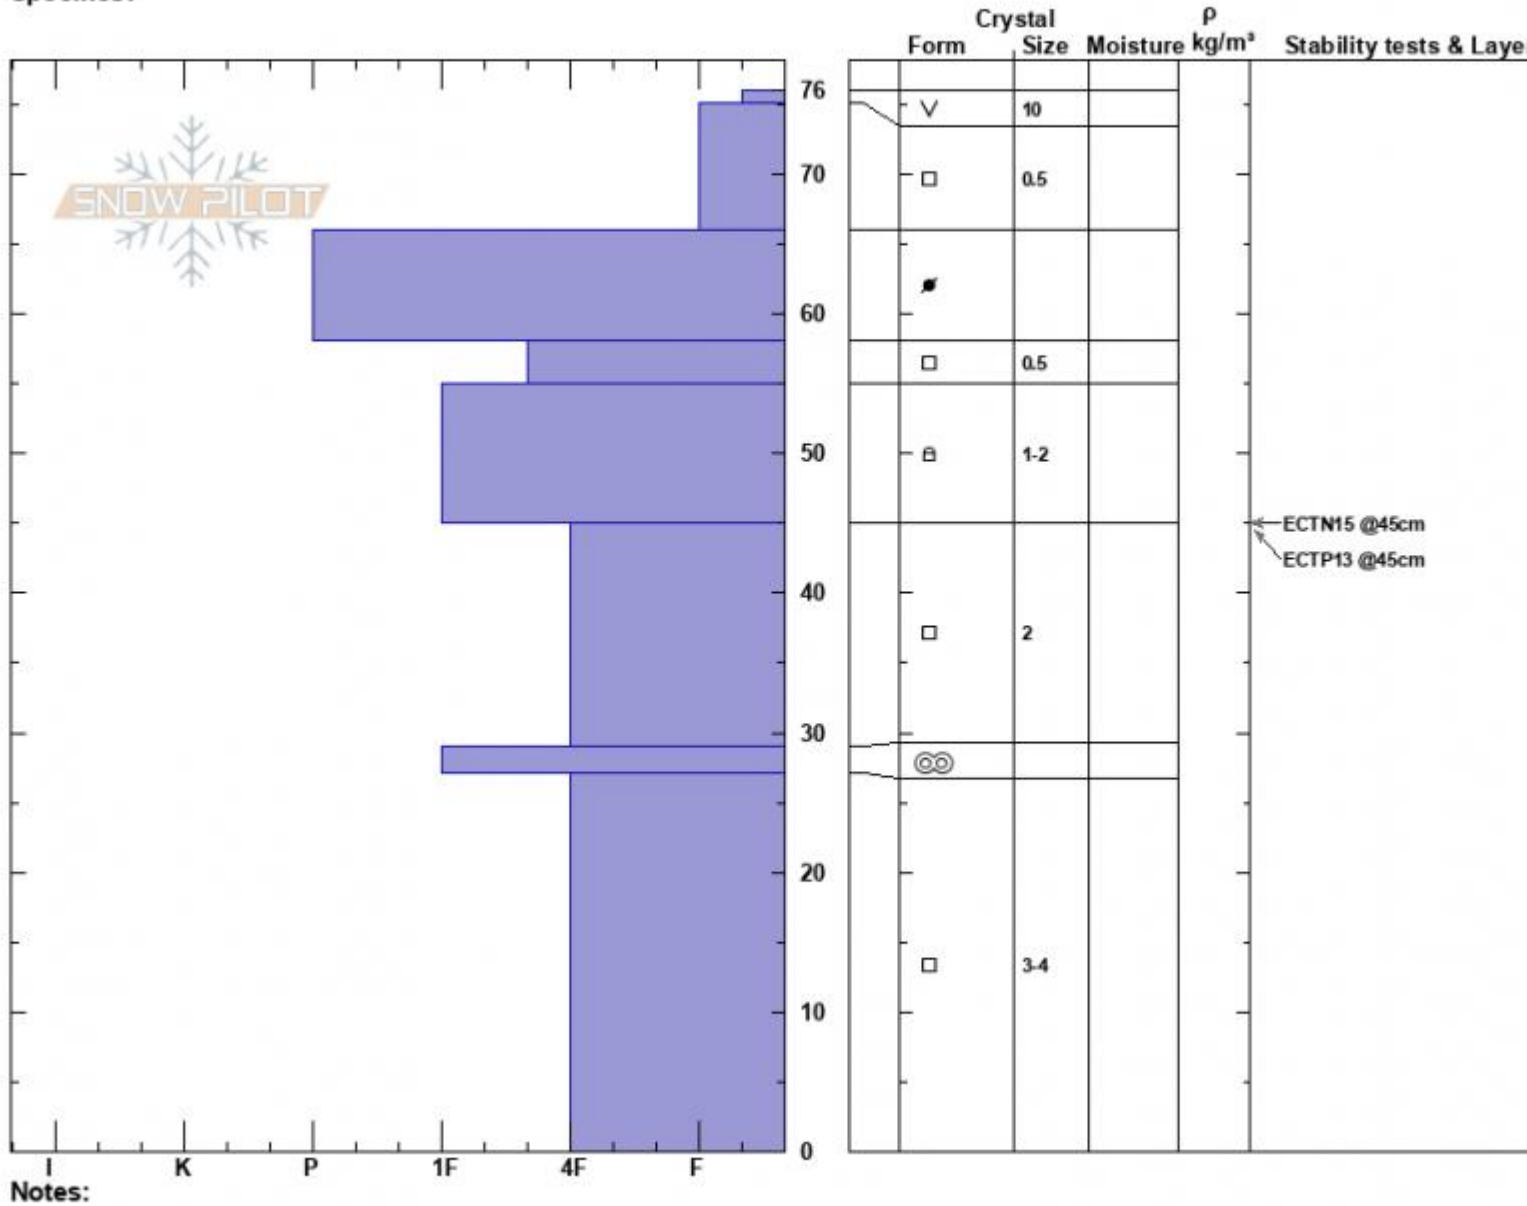

Hourglass Couloir
 Bridger Range
 MT
 Elevation: 8260 ft
 Aspect: 110°
 Specifics:

Alex Marienthal
 01/27/2024 - 12:01pm
 Co-ord: 45.83318N, -110.93787W
 Slope Angle: 27°
 Wind Loading: previous

Stability: Poor
 Air Temperature: 1°C
 Sky Cover: OVC
 Precipitation: NO
 Wind: W Moderate

HS:76
 Layer Notes:
 45-29cm: Problematic layer

Advisory Region
 Bridger Range
 Longitude
 -110.94W
 Latitude
 45.83N
 Bridger Range, 2024-01-28