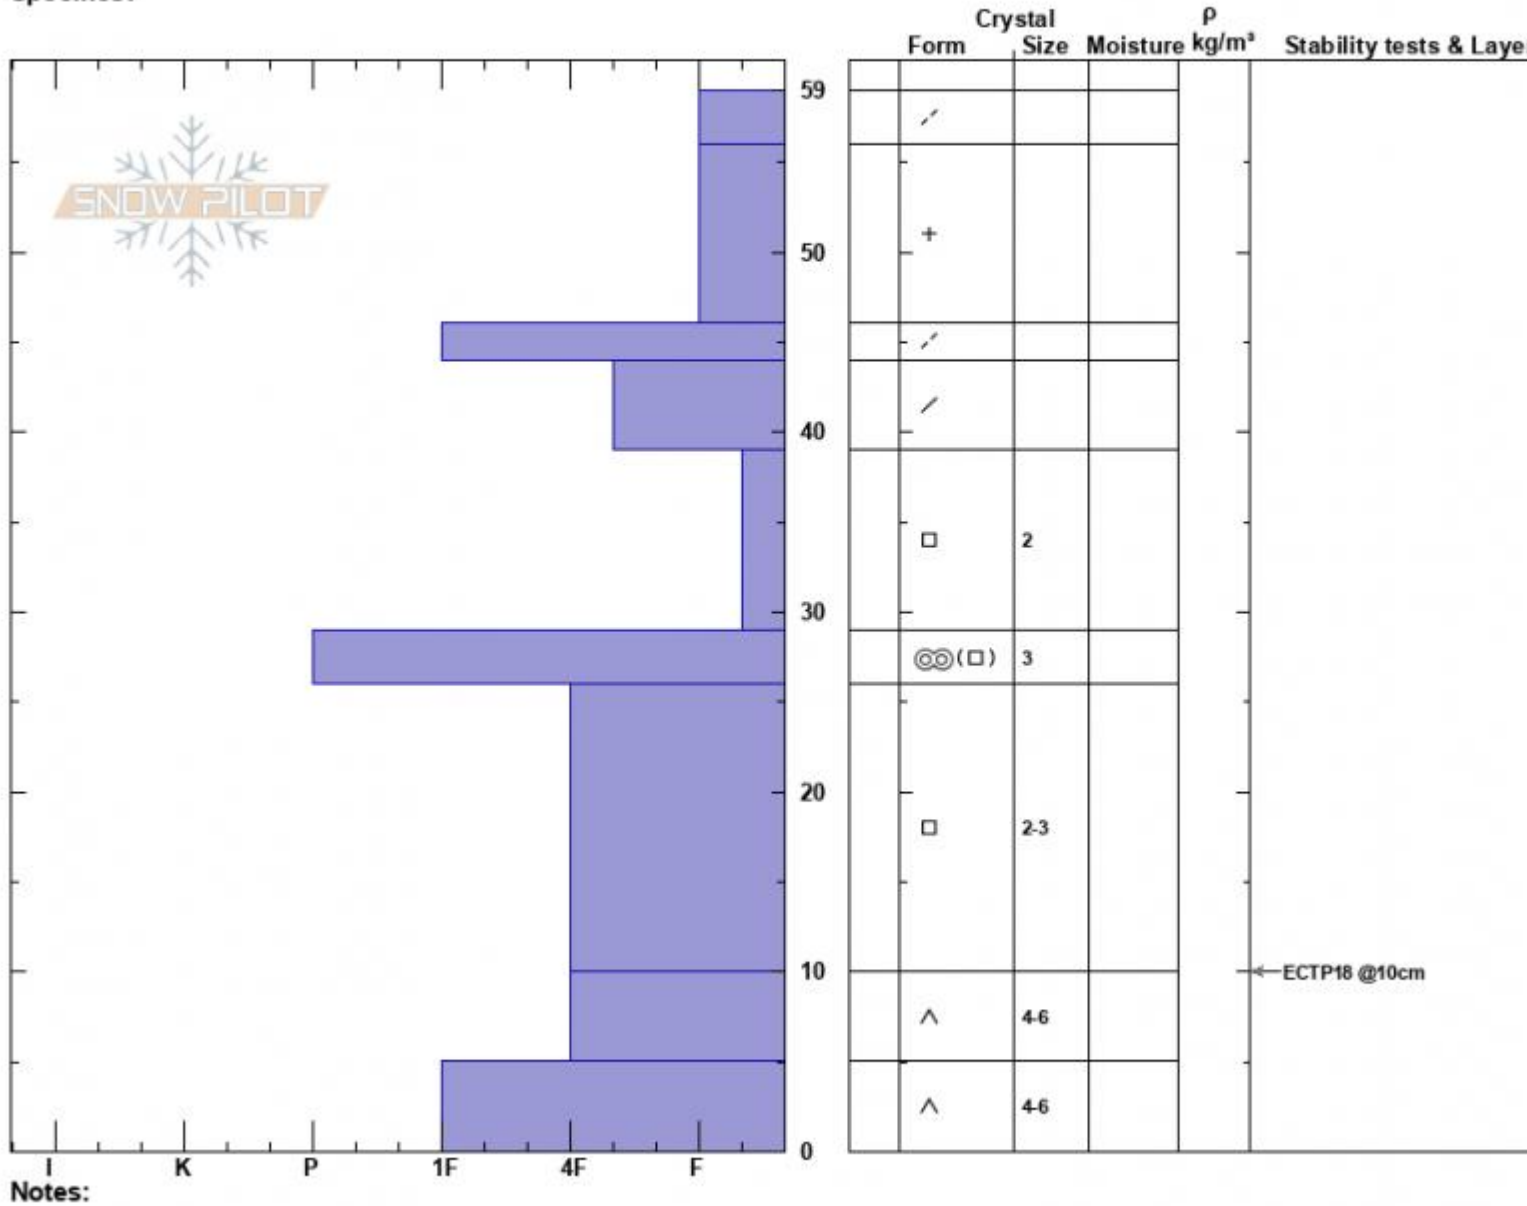

Tyler's S. Shoulder
 Madison Range-N
 MT
 Elevation: 9040 ft
 Aspect: 249°
 Specifics:

Dave Zinn
 01/15/2024 - 12:00pm
 Co-ord: 45.32163N, -111.38167W
 Slope Angle: 24°
 Wind Loading: no

Stability: Fair
 Air Temperature:
 Sky Cover: CLR
 Precipitation: NO
 Wind: W Calm

HS:59
 PF:50
 Layer Notes:
 39-29cm: Problematic layer

Advisory Region
 Northern Madison
 Longitude
 -111.39W
 Latitude
 45.34N
 Northern Madison, 2024-01-15