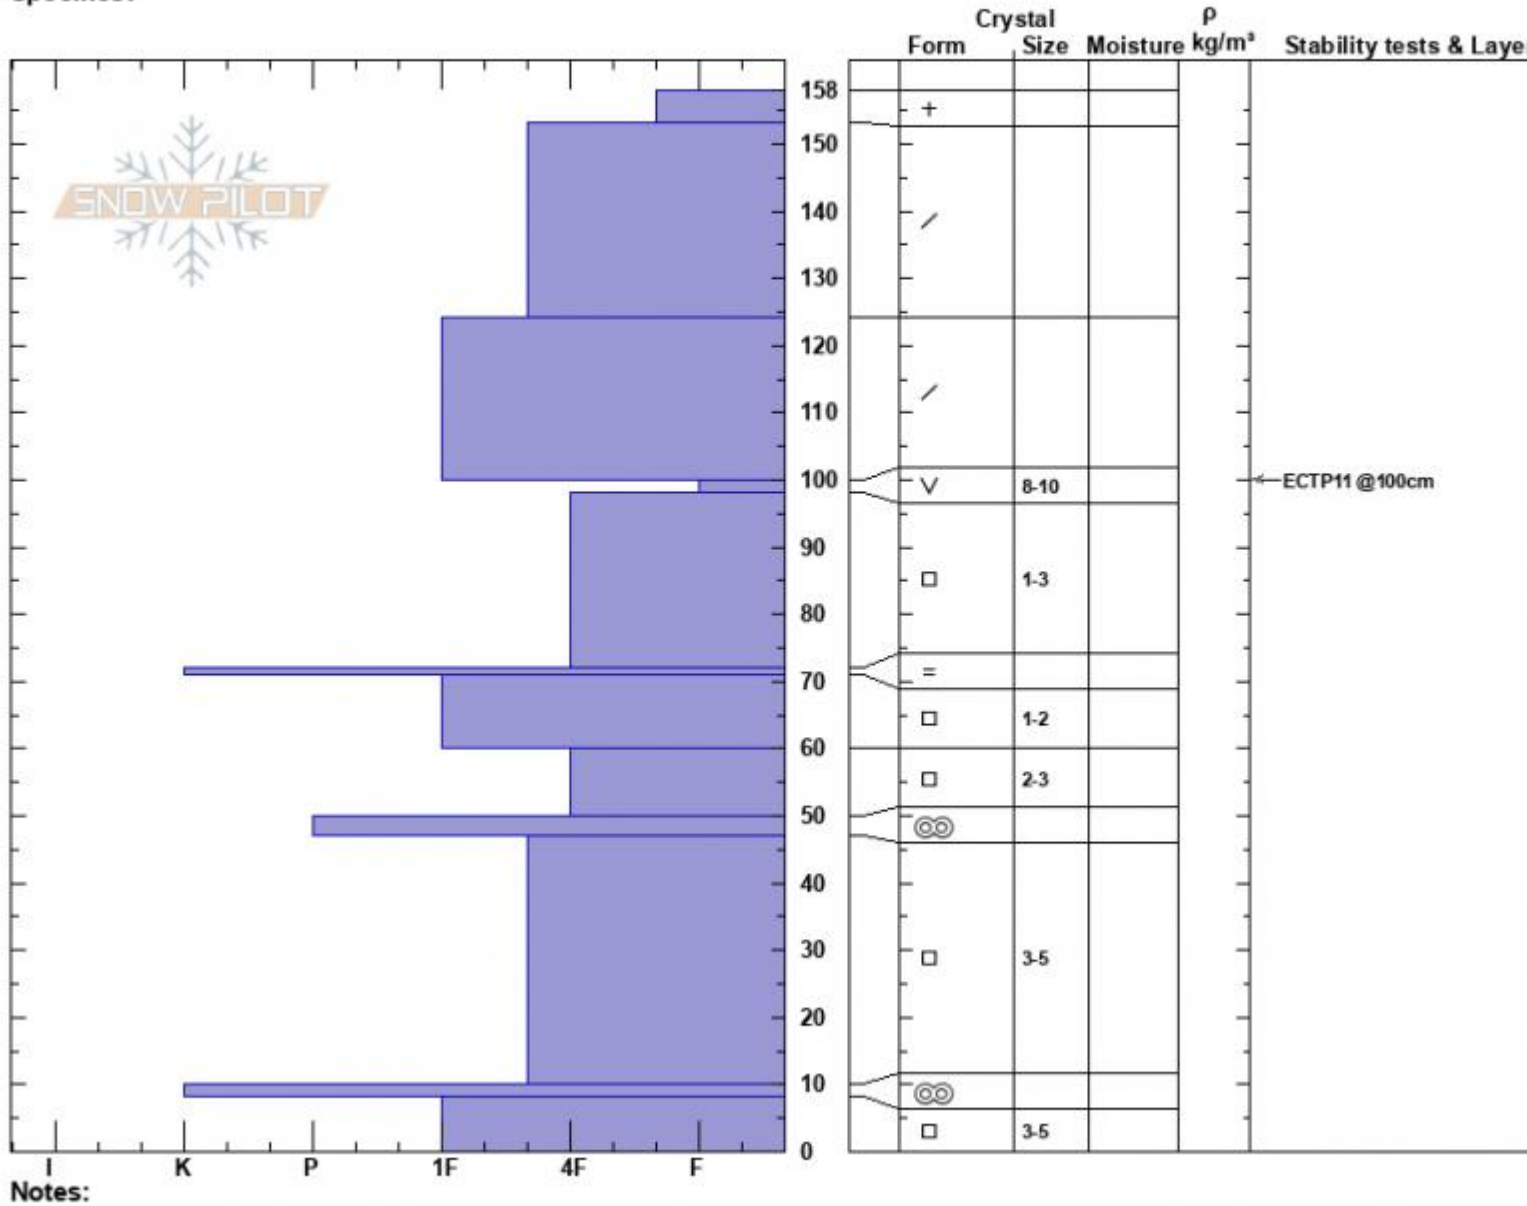

Yale Pass North
 Centennial Range
 MT
 Elevation: 8920 ft
 Aspect: 355°
 Specifics:

Dave Zinn
 01/28/2024 - 2:00pm
 Co-ord: 44.54894N, -111.46986W
 Slope Angle: 28°
 Wind Loading: no

Stability: Poor
 Air Temperature:
 Sky Cover: OVC
 Precipitation: NO
 Wind: S Light Breeze

HS:158 Layer Notes:
 PF:30 100-98cm: Problematic layer

Advisory Region
 Island Park
 Longitude
 -111.73W
 Latitude
 44.55N
 Island Park, 2024-02-01