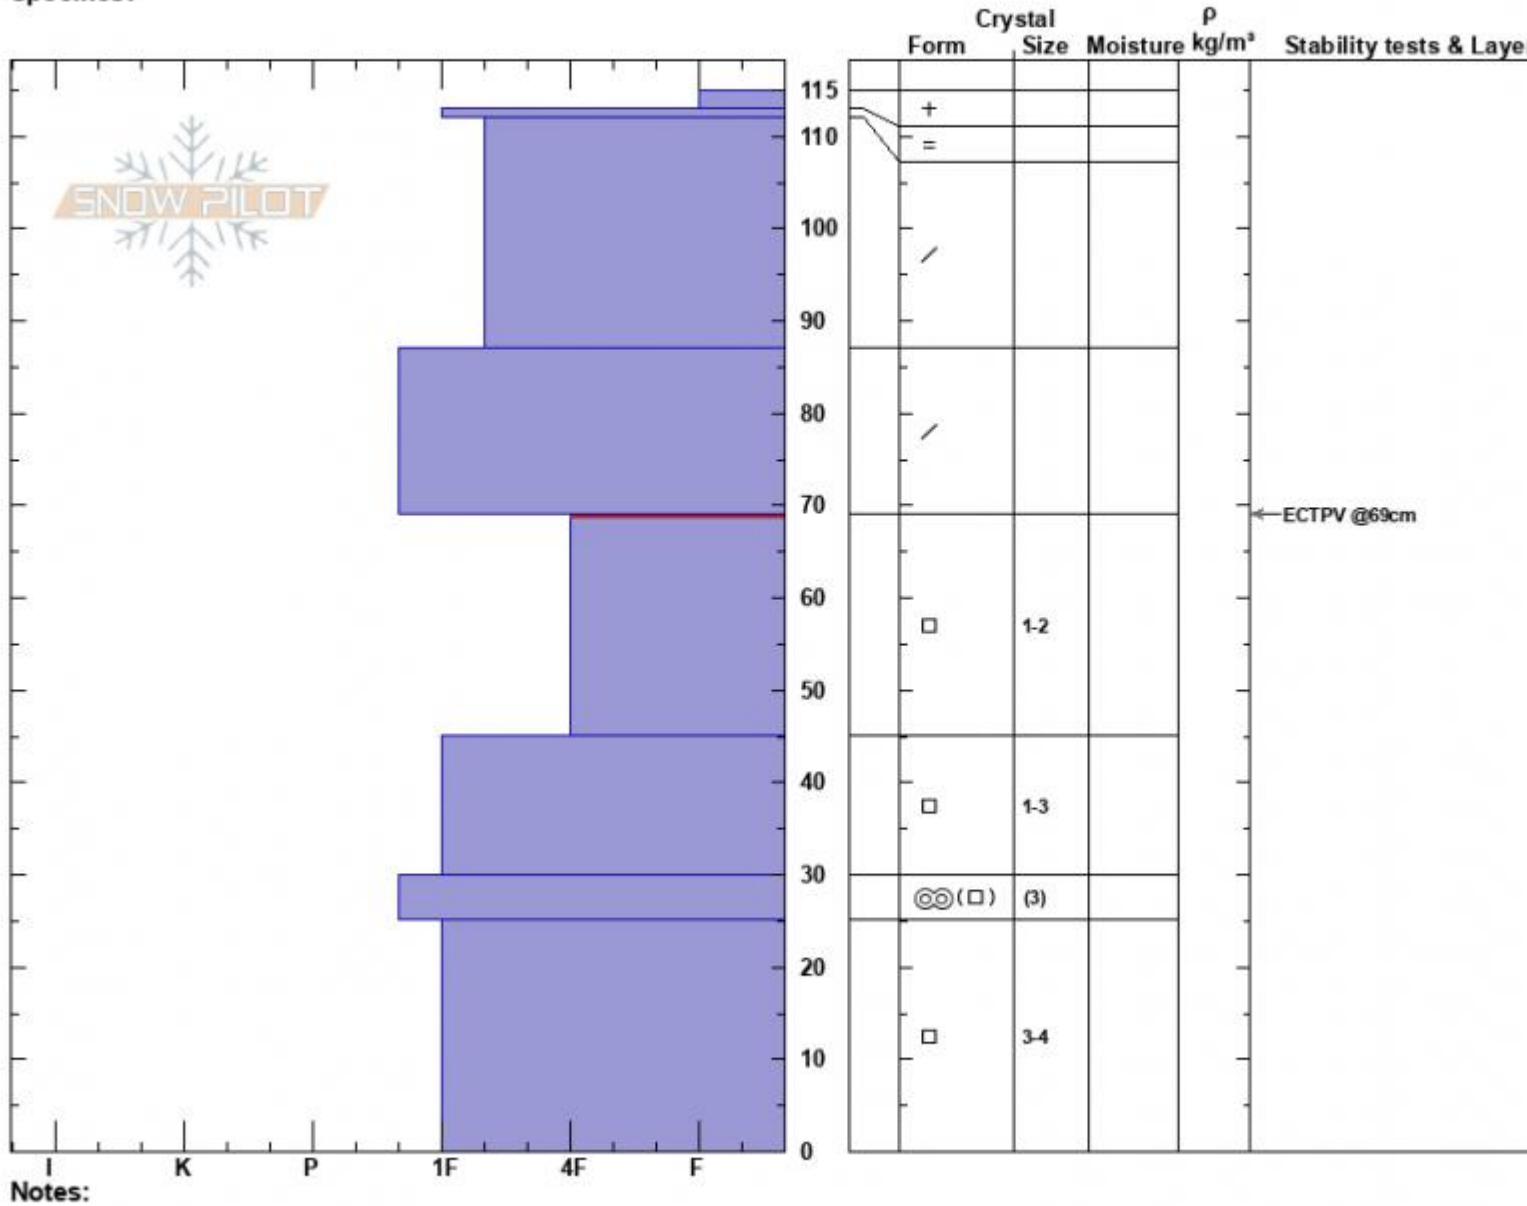

K2 Slide Path
 Centennial Range
 ID
 Elevation: 9150 ft
 Aspect: 110°
 Specifics:

Dave Zinn
 01/29/2024 - 11:00am
 Co-ord: 44.55609N, -111.44982W
 Slope Angle: 25°
 Wind Loading: no

Stability: Poor
 Air Temperature:
 Sky Cover: OVC
 Precipitation: NO
 Wind: Calm

HS:115 Layer Notes:
 PF:30 69-45cm:Problematic layer

Notes:
 Advisory Region
 Island Park
 Longitude
 -111.73W
 Latitude
 44.55N
 Island Park, 2024-02-01