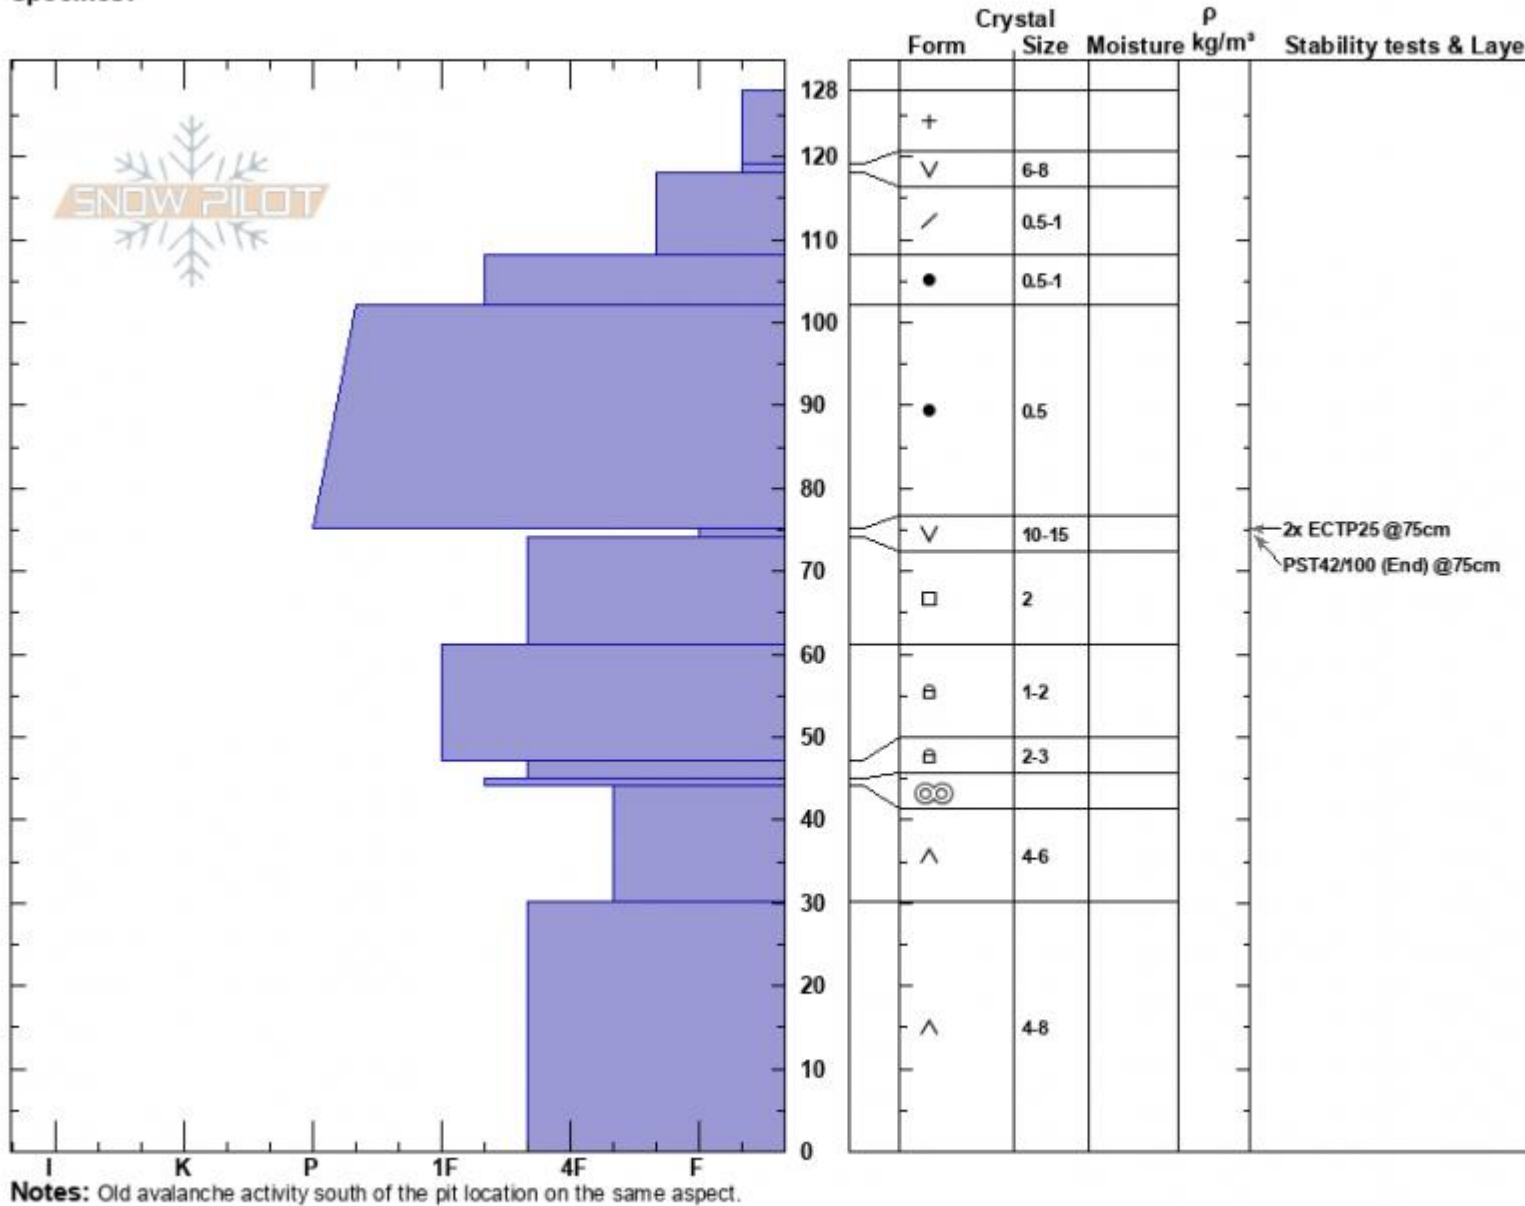

Fisher Bench
 Beartooths
 MT
 Elevation: 9600 ft
 Aspect: 59°
 Specifics:

Zach Peterson
 02/04/2024 - 11:00am
 Co-ord: 45.06694N, -109.95278W
 Slope Angle: 15°
 Wind Loading: no

Stability: Fair
 Air Temperature:
 Sky Cover: BKN
 Precipitation: S-1
 Wind: Calm

HS:128 **Layer Notes:**
 75-74cm: Problematic layer

Advisory Region
 Cooke City
 Longitude
 -109.96W
 Latitude
 45.07N
 Cooke City, 2024-02-04