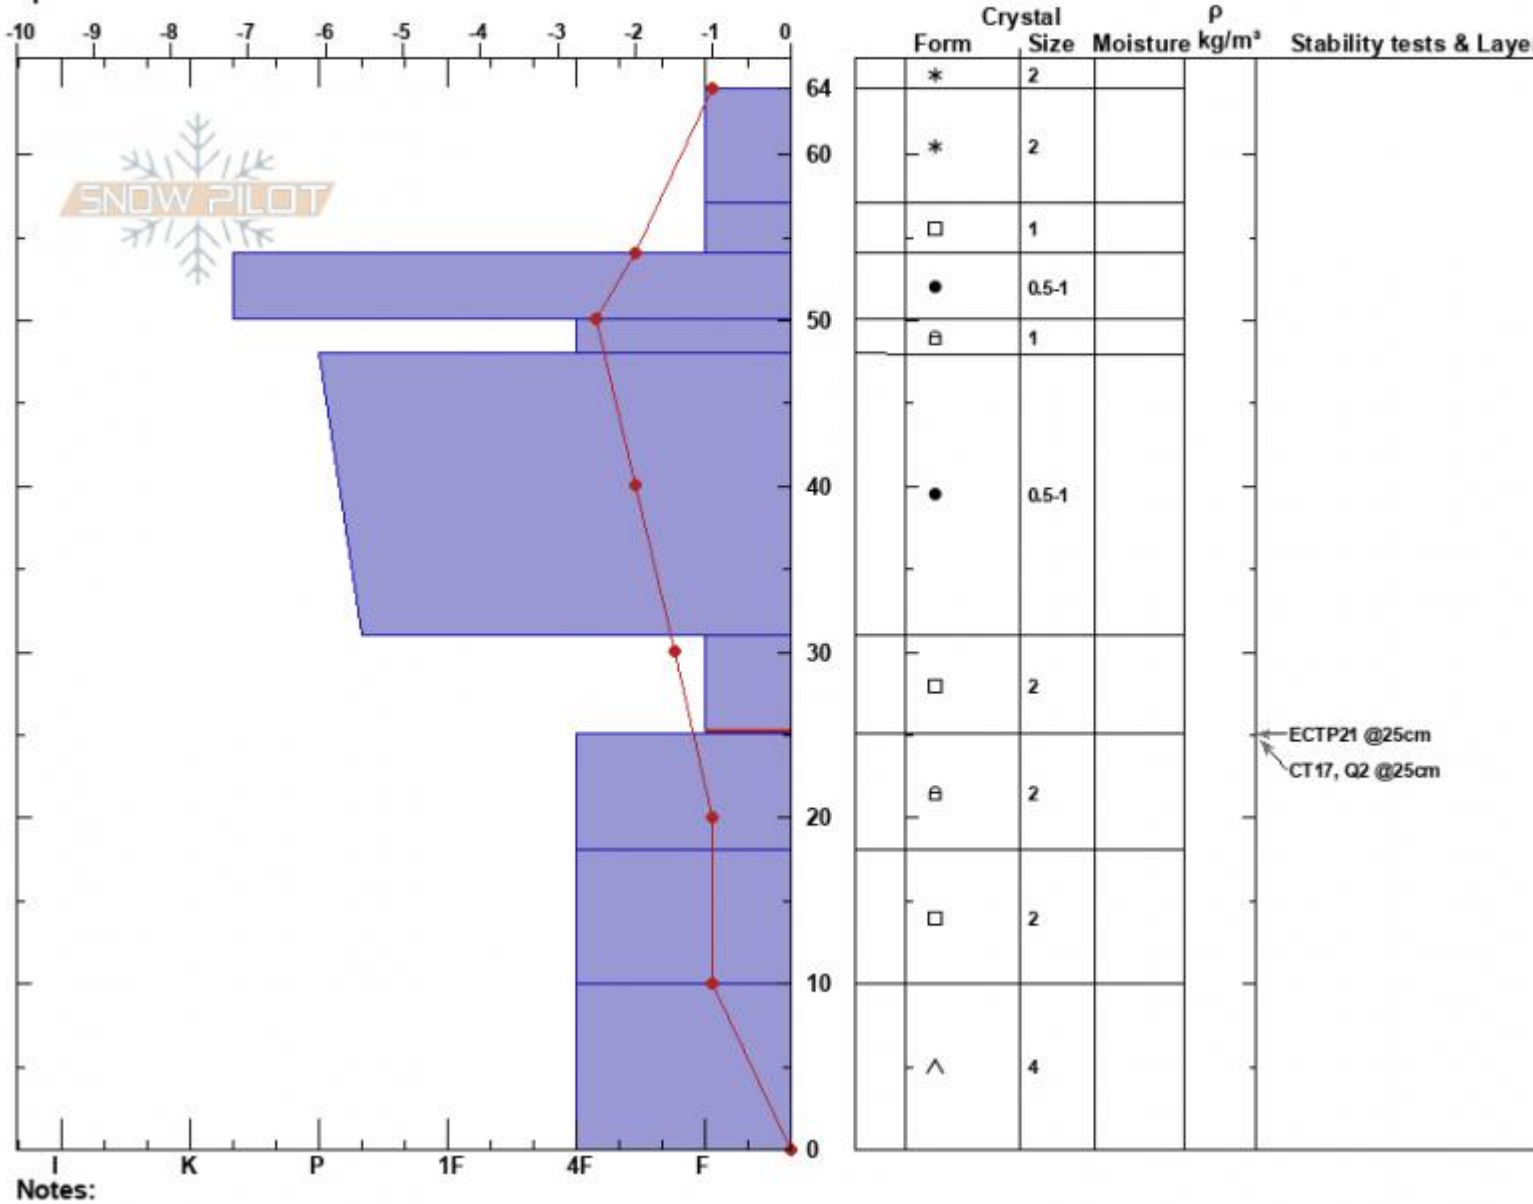

Lick Creek NE Meadow  
 Gallatin Range-N  
 MT  
 Elevation: 8064 ft  
 Aspect: 13°  
 Specifics:

Eliza Donahue  
 02/03/2024 - 2:30pm  
 Co-ord: 45.52435N, -110.95577W  
 Slope Angle: 12°  
 Wind Loading: previous

Stability:  
 Air Temperature: -4°C  
 Sky Cover: X  
 Precipitation: S1  
 Wind: SW Light Breeze

HS:64  
 PF:10  
 PS:5  
 Layer Notes:  
 31-25cm: Problematic layer

Advisory Region  
 Northern Gallatin  
 Longitude  
 -110.96W  
 Latitude  
 45.52N  
 Northern Gallatin, 2024-02-03