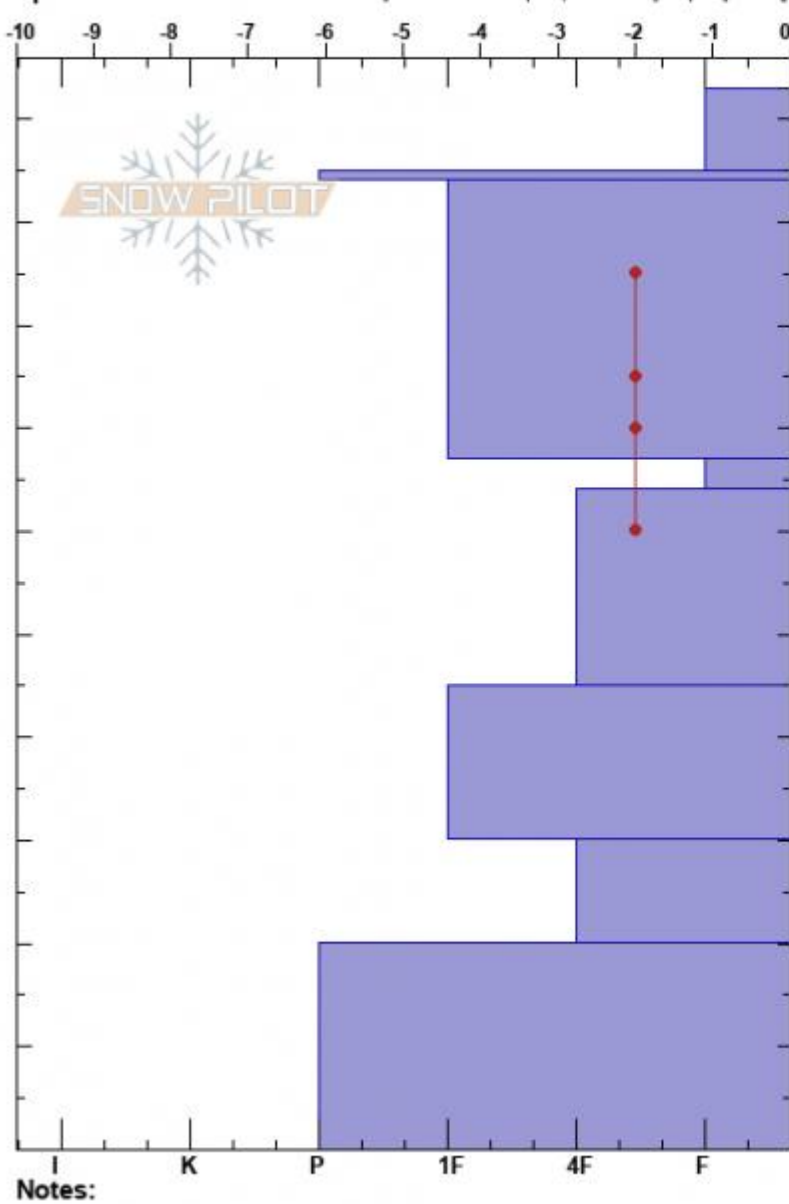

Arrowhead Ridge  
 Bridger Range  
 MT  
 Elevation: 8800 ft  
 Aspect: 130°  
 Specifics: Recent avalanche activity on similar slopes; Instability rapidly rising

Ian Hoyer  
 01/30/2024 - 1:00pm  
 Co-ord: 45.91985N, -110.97778W  
 Slope Angle: 28°  
 Wind Loading: no

Stability: Poor  
 Air Temperature:  
 Sky Cover: CLR  
 Precipitation: NO  
 Wind: Calm

HS:103  
 PF:25 67-64cm:Problematic layer  
 PS:5

Form	Crystal Size	Moisture	kg/m <sup>3</sup>	Stability tests & Layer
⊙		M		
⊙				
•		D		
□ (V)	2(3)			← ECTP12 @67cm
□	2			
□	2			
□	3-6			
⊙(□)	2-3			