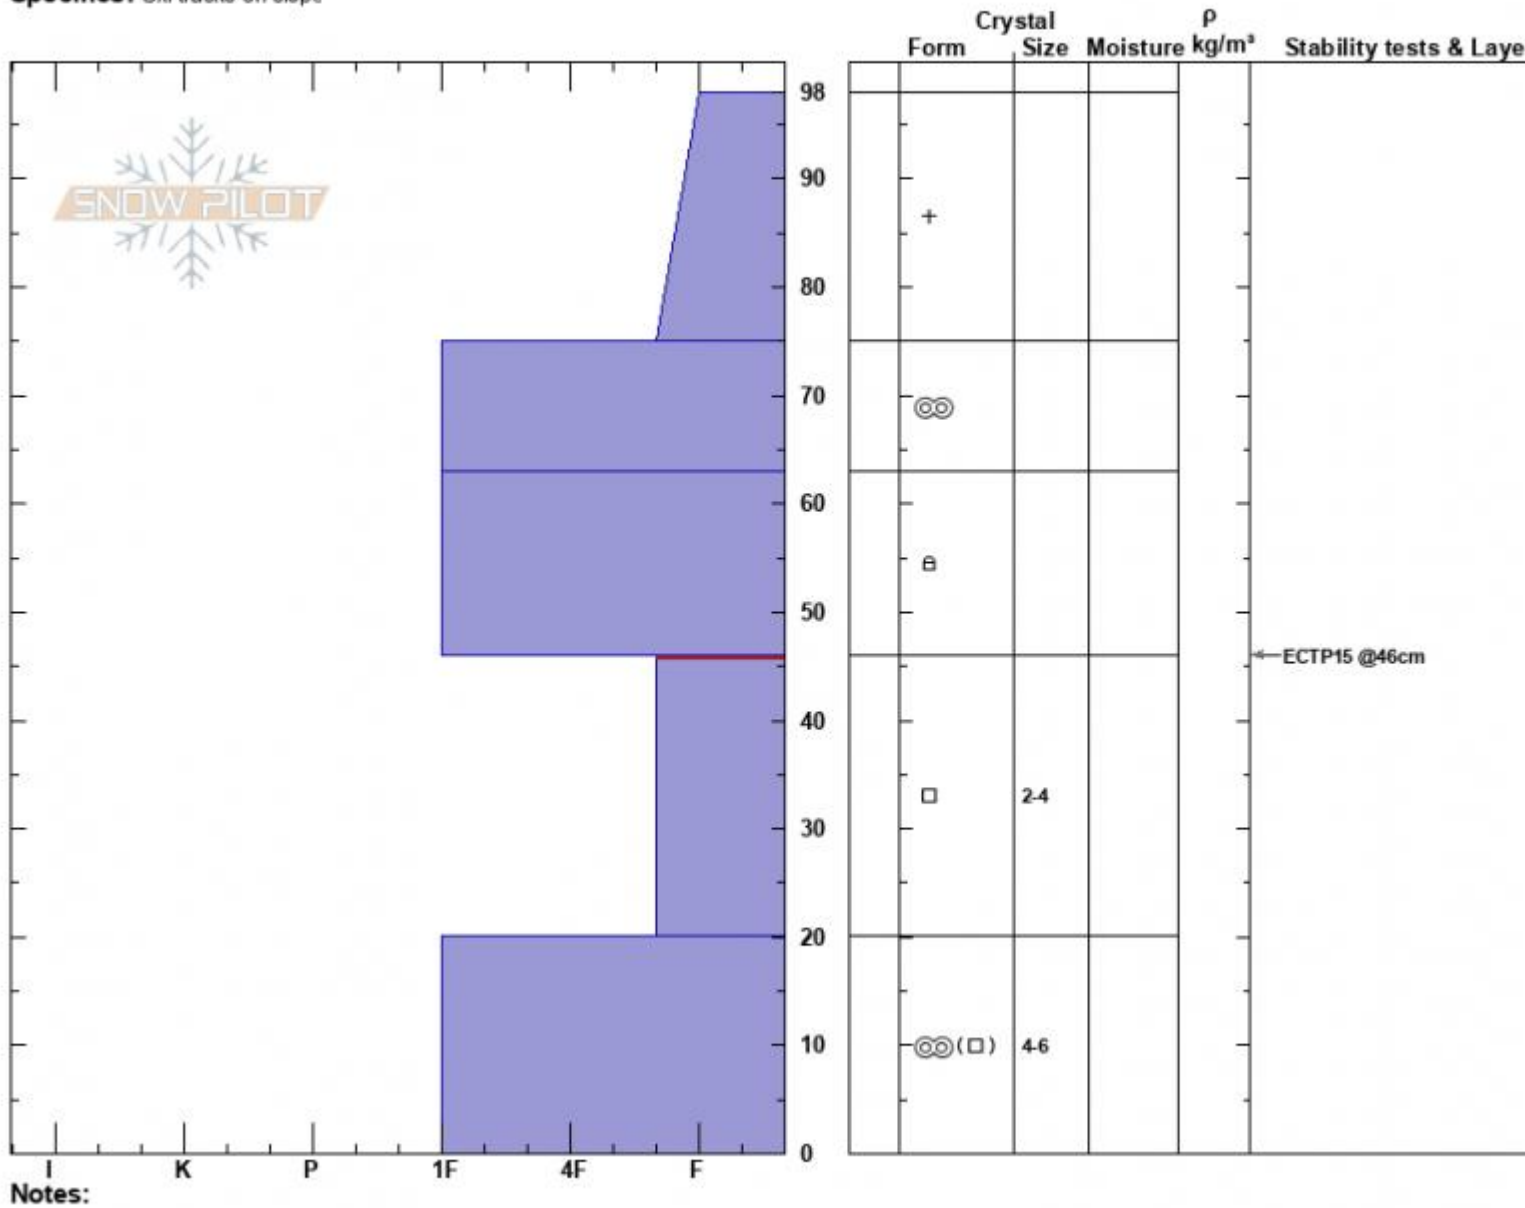

Beehive/Bear Ridge  
 Madison Range-N  
 MT  
 Elevation: 9200 ft  
 Aspect: 100°  
 Specifics: Ski tracks on slope

Ian Hoyer  
 02/06/2024 - 11:30am  
 Co-ord: 45.32489N, -111.38202W  
 Slope Angle: 28°  
 Wind Loading: previous

Stability: Poor  
 Air Temperature:  
 Sky Cover: OVC  
 Precipitation: S1  
 Wind: Calm

HS:98  
 PF:90  
 PS:20  
 Layer Notes:  
 46-20cm: Problematic layer

Advisory Region  
 Northern Madison  
 Longitude  
 -111.39W  
 Latitude  
 45.34N  
 Northern Madison, 2024-02-06