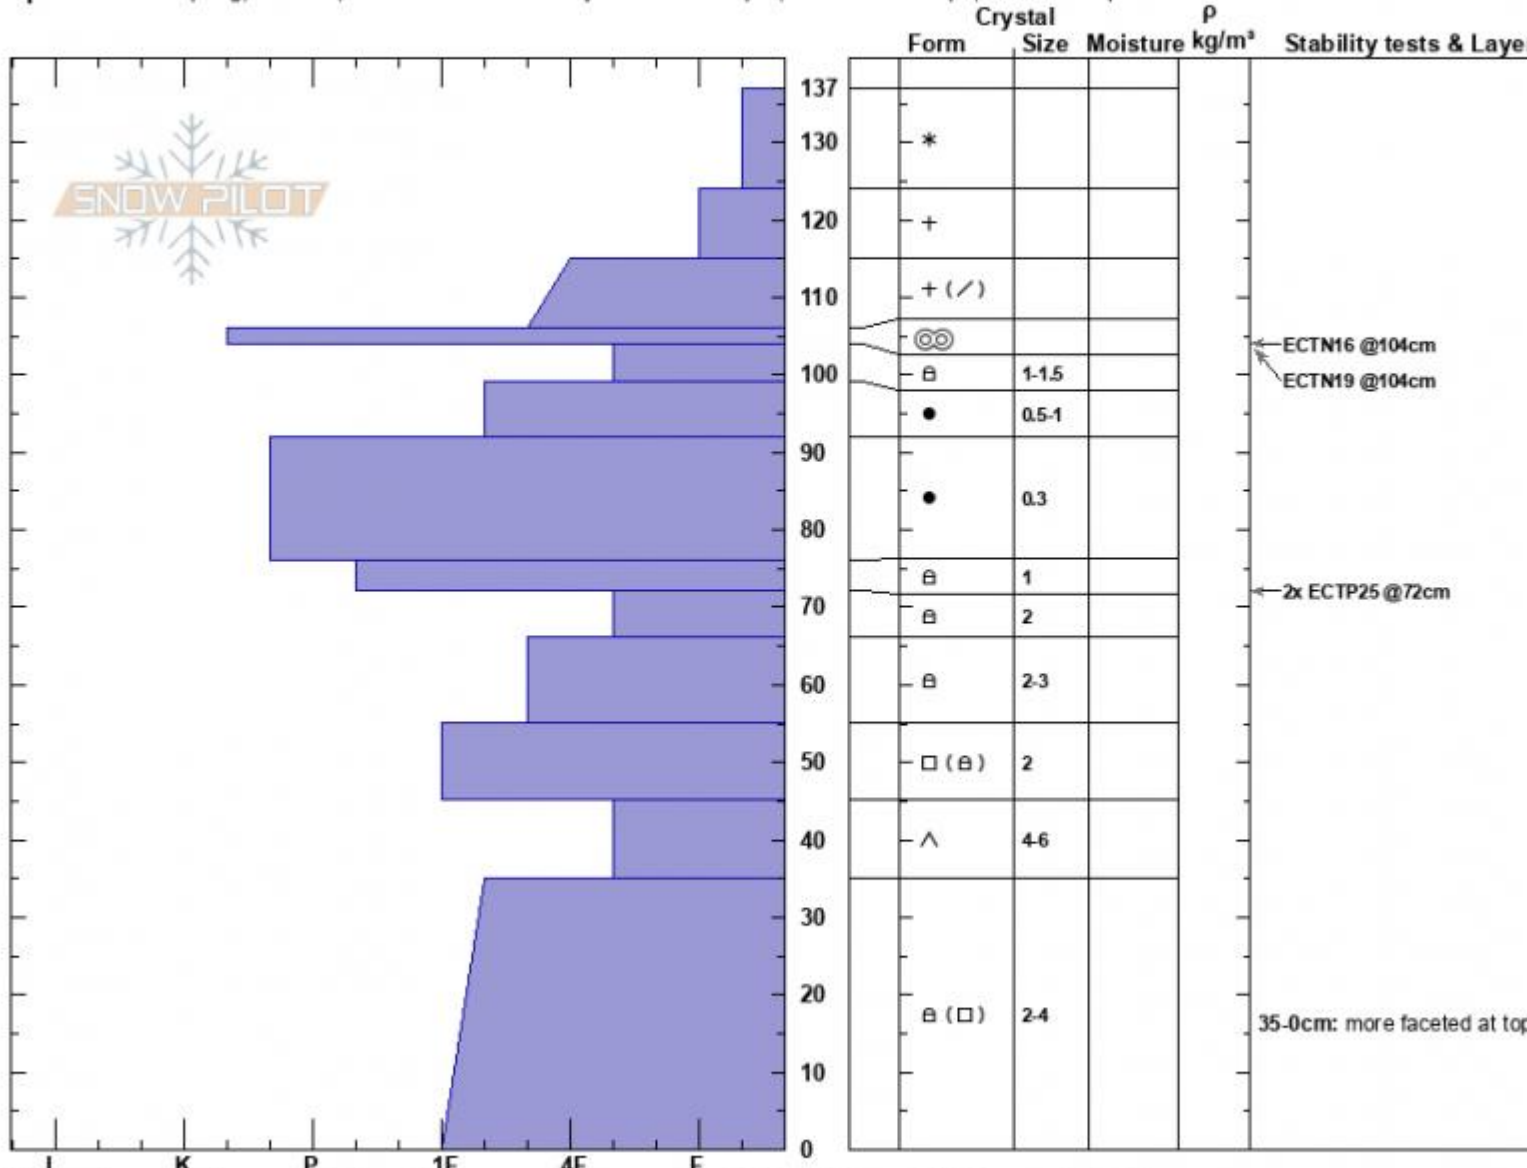

West Henderson
 Cooke City
 MT
 Elevation: 9645 ft
 Aspect: 240°

Alex Marienthal
 02/08/2024 - 10:30am
 Co-ord: 45.04439N, -109.94291W
 Slope Angle: 21°
 Wind Loading: no

Stability: Poor
 Air Temperature: -5°C
 Sky Cover: OVC
 Precipitation: S2
 Wind: N Light Breeze

HS:137
 PF:40
 PS:20
Layer Notes:
 72-66cm: Problematic layer
 35-0cm: more faceted at top

Specifics: Collapsing, localized; Recent avalanche activity on different slopes; Ski tracks on slope; We skied slope

Notes: New snow above crust fell since 2/3, measured 12" snow = 1" SWE. Top 4" fell over last 12 hours = 0.1" SWE

Advisory Region
 Cooke City
 Longitude
 -109.95W
 Latitude
 45.05N
 Cooke City, 2024-02-09