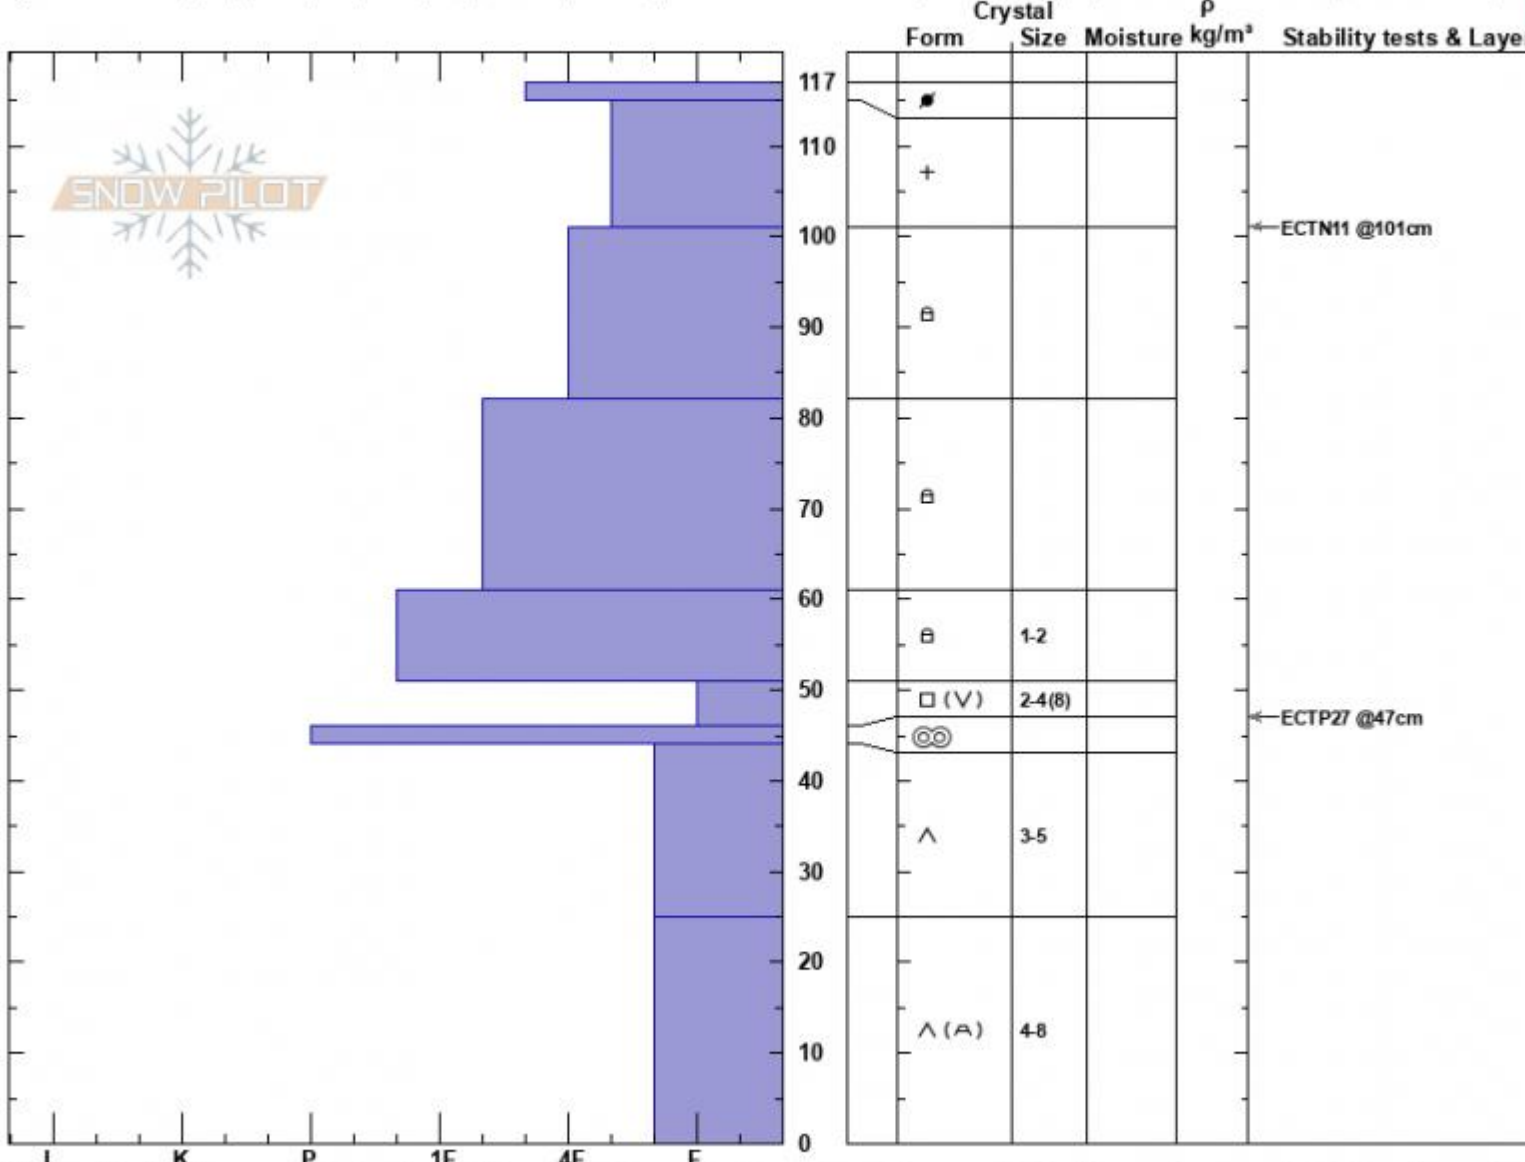

Targhee Creek
 Lionhead Range
 MT
 Elevation: 9435 ft
 Aspect: 310°

Alex Marienthal
 02/16/2024 - 1:35pm
 Co-ord: 44.74155N, -111.38145W
 Slope Angle: 15°
 Wind Loading: no

Stability: Poor
 Air Temperature:
 Sky Cover: FEW
 Precipitation: NO
 Wind: N Light Breeze

HS:117 Layer Notes:
 PF:35 51-46cm:Problematic layer

Specifics: Collapsing, widespread; Collapsing, localized; Cracking; Recent avalanche activity on similar slopes; Recent avalanche activity on different slopes

Notes: After this pit we saw a fresh avalanche that was possibly remotely triggered by another group, 2-3 feet deep, and we saw a lot of old avalanches from last 1-2 weeks. Additional Pit Specifics: We snowmobiled slope

Advisory Region
 Lionhead Range
 Longitude
 -111.32W
 Latitude
 44.71N
 Lionhead Range, 2024-02-16