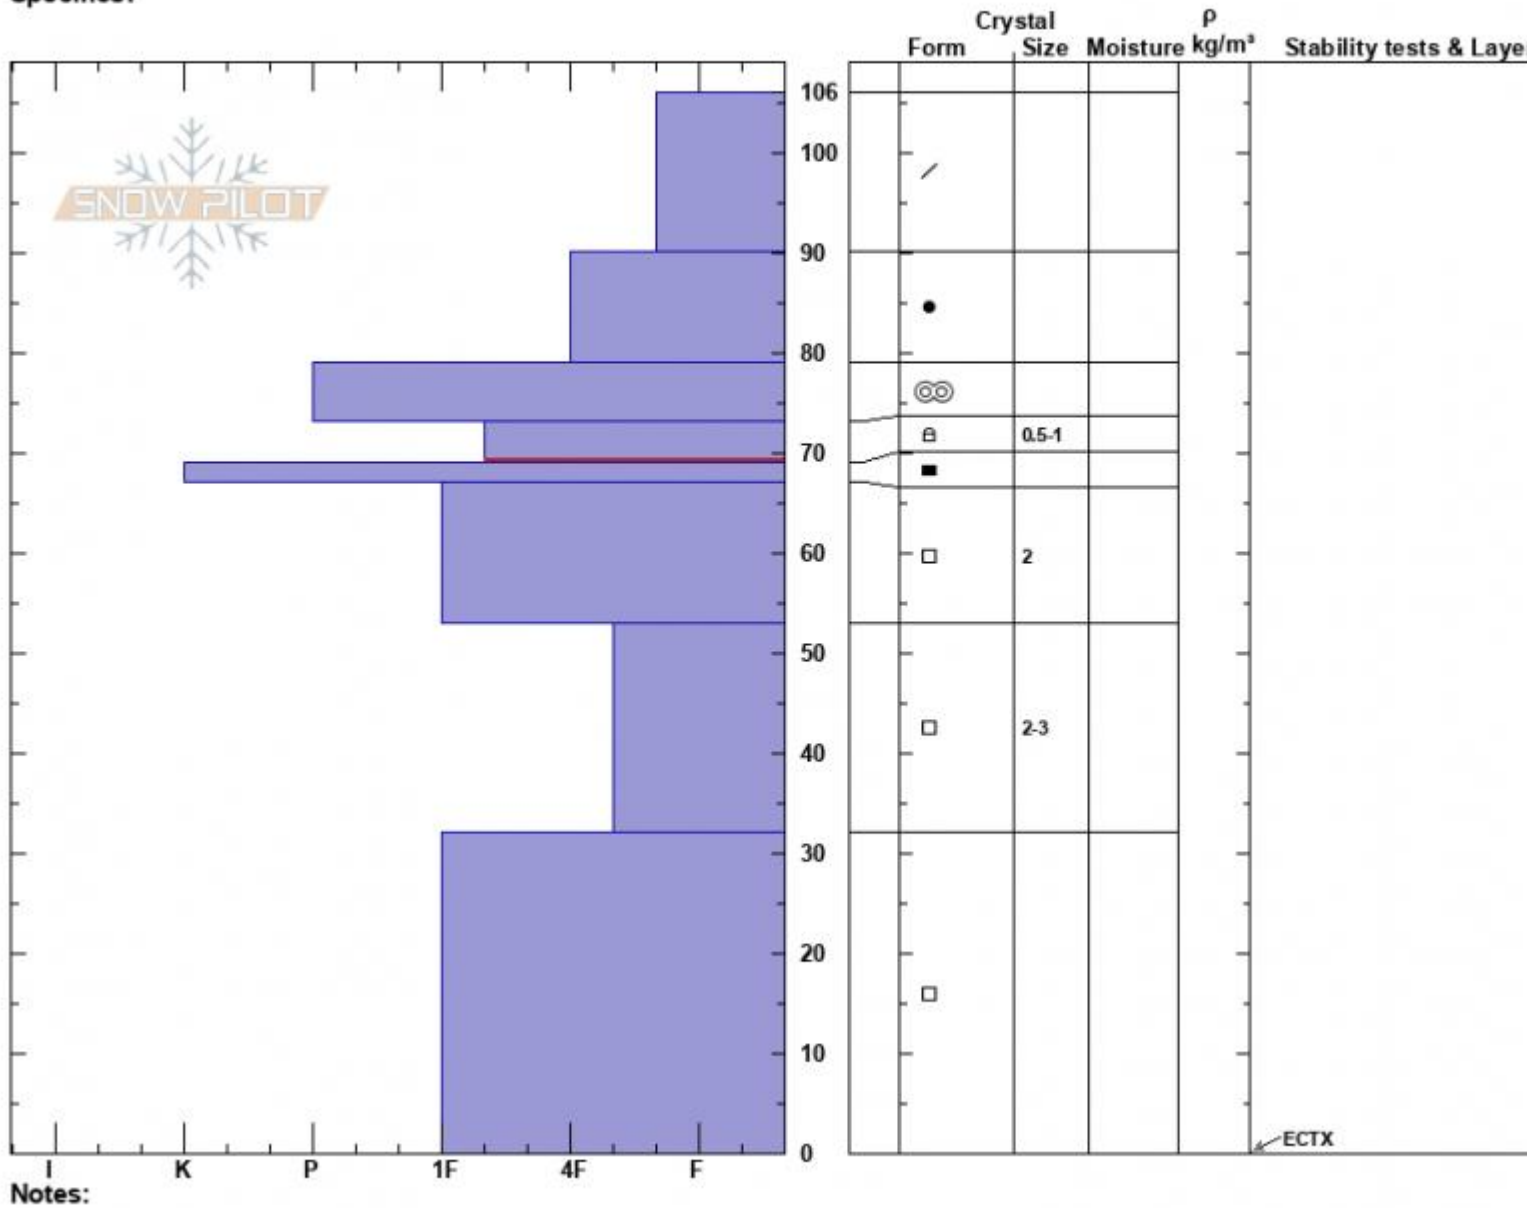

The Throne South
 Bridger Range
 MT
 Elevation: 8380 ft
 Aspect: 190°
 Specifics:

Zach Peterson
 02/21/2024 - 11:35am
 Co-ord: 45.88206N, -110.95238W
 Slope Angle: 23°
 Wind Loading: no

Stability: Good
 Air Temperature:
 Sky Cover: CLR
 Precipitation: NO
 Wind: Calm

HS:106 Layer Notes:
 PF:20 73-69cm:Problematic layer

Advisory Region
 Bridger Range
 Longitude
 -110.95W
 Latitude
 45.88N
 Bridger Range, 2024-02-22