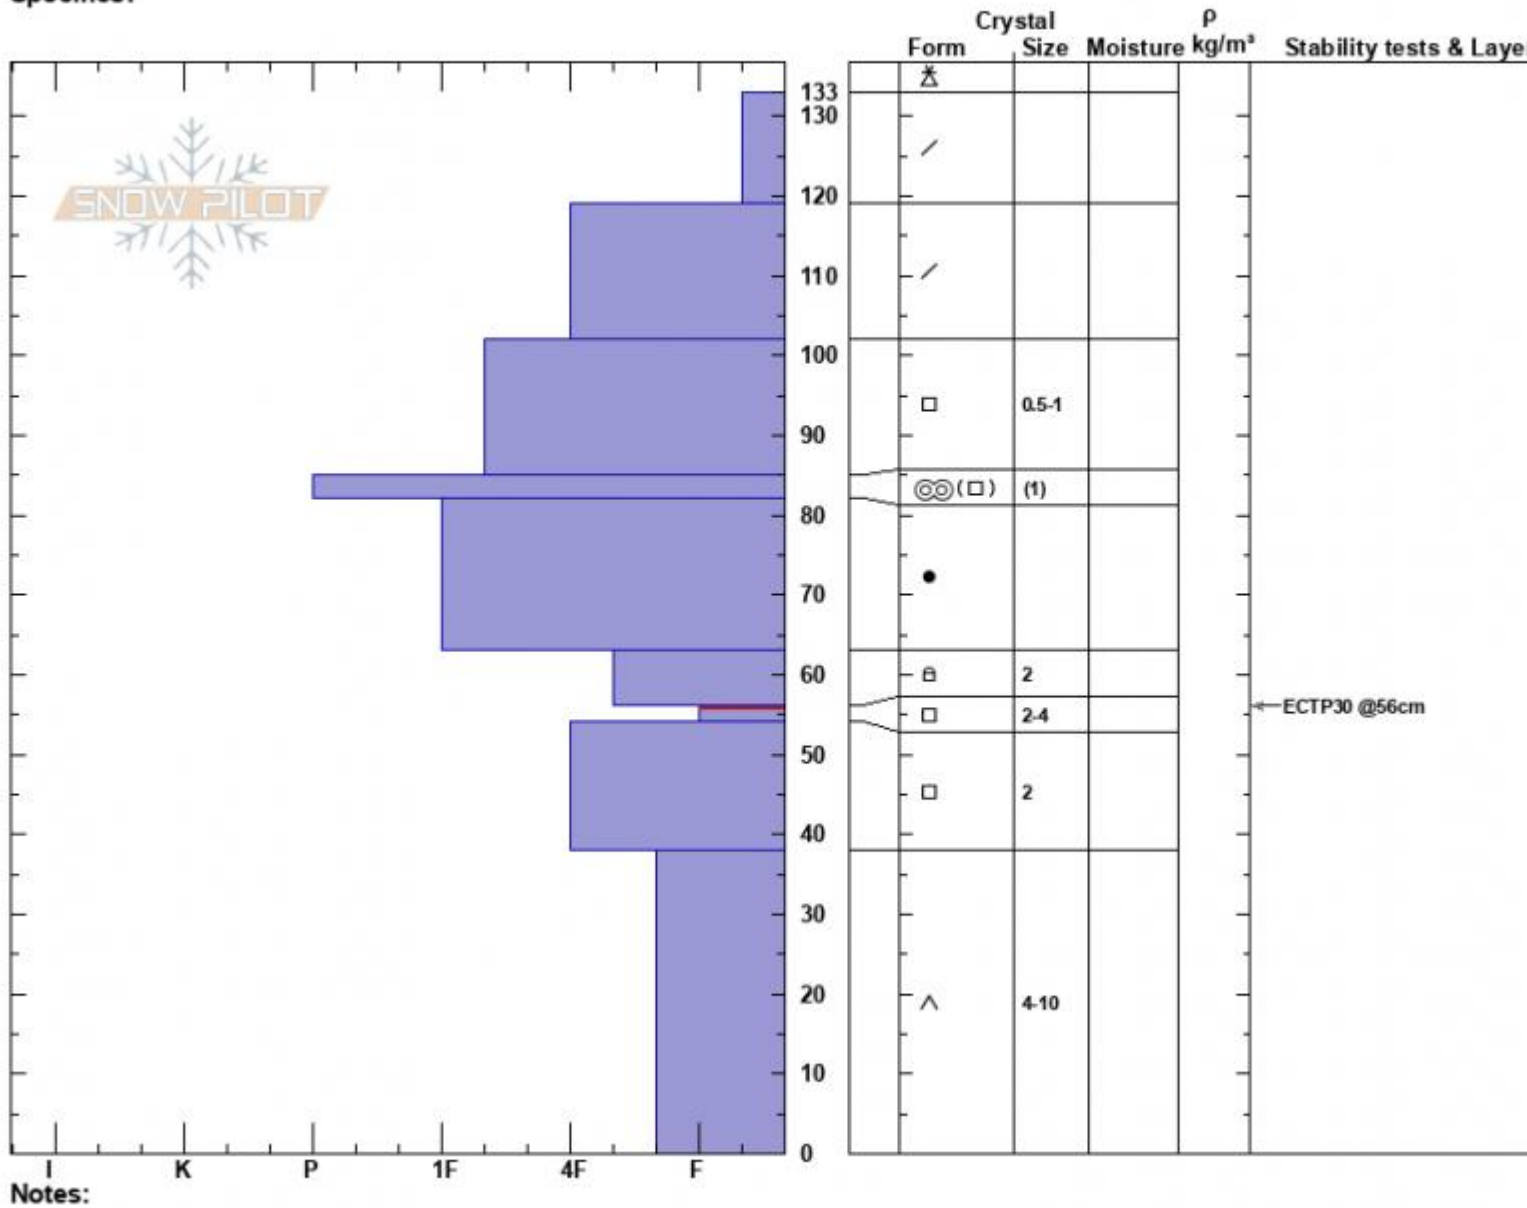

Below Divide Peak
 Gallatin Range-N
 MT
 Elevation: 9280 ft
 Aspect: 119°
 Specifics:

Zach Peterson
 02/22/2024 - 1:30pm
 Co-ord: 45.40102N, -110.96883W
 Slope Angle: 22°
 Wind Loading: no

Stability: Fair
 Air Temperature:
 Sky Cover: BKN
 Precipitation: S-1
 Wind: Light Breeze

HS:133 Layer Notes:
 PF:25 56-54cm:Problematic layer

Advisory Region
 Northern Gallatin
 Longitude
 -110.98W
 Latitude
 45.40N
 Northern Gallatin, 2024-02-22