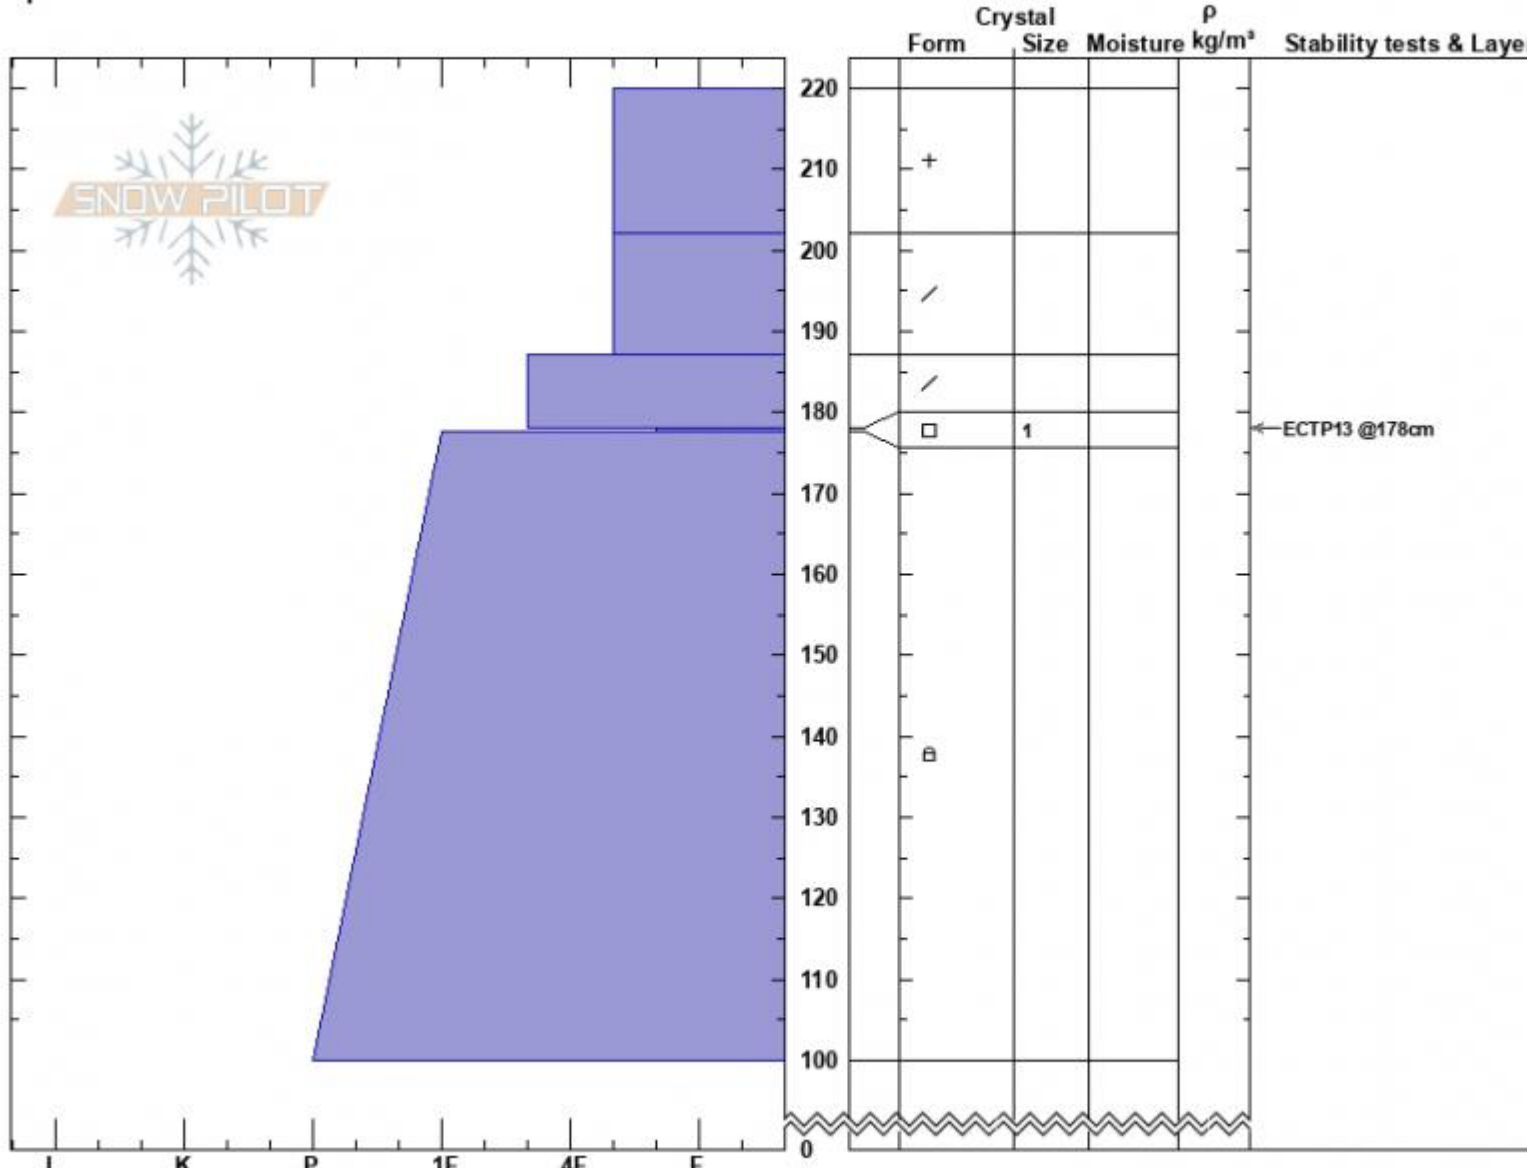

Yale Crk  
 Centennial Range  
 MT  
 Elevation: 9111 ft  
 Aspect: 75°  
 Specifics:

Alex Marienthal  
 03/01/2024 - 1:25pm  
 Co-ord: 44.55458N, -111.46592W  
 Slope Angle: 26°  
 Wind Loading: previous

Stability: Fair  
 Air Temperature: -6°C  
 Sky Cover: OVC  
 Precipitation: S2  
 Wind: W Calm

HS:220    **Layer Notes:**  
 178-177.5cm: Problematic layer

**Notes:** The top 5.5" of snow = 0.9" SWE  
 Top 8" = 1.2" SWE  
 Top 14" = 2.0" SWE (measured with Snowmetrics SWE tube)

Advisory Region  
 Island Park  
 Longitude  
 -111.44W  
 Latitude  
 44.56N  
 Island Park, 2024-03-01