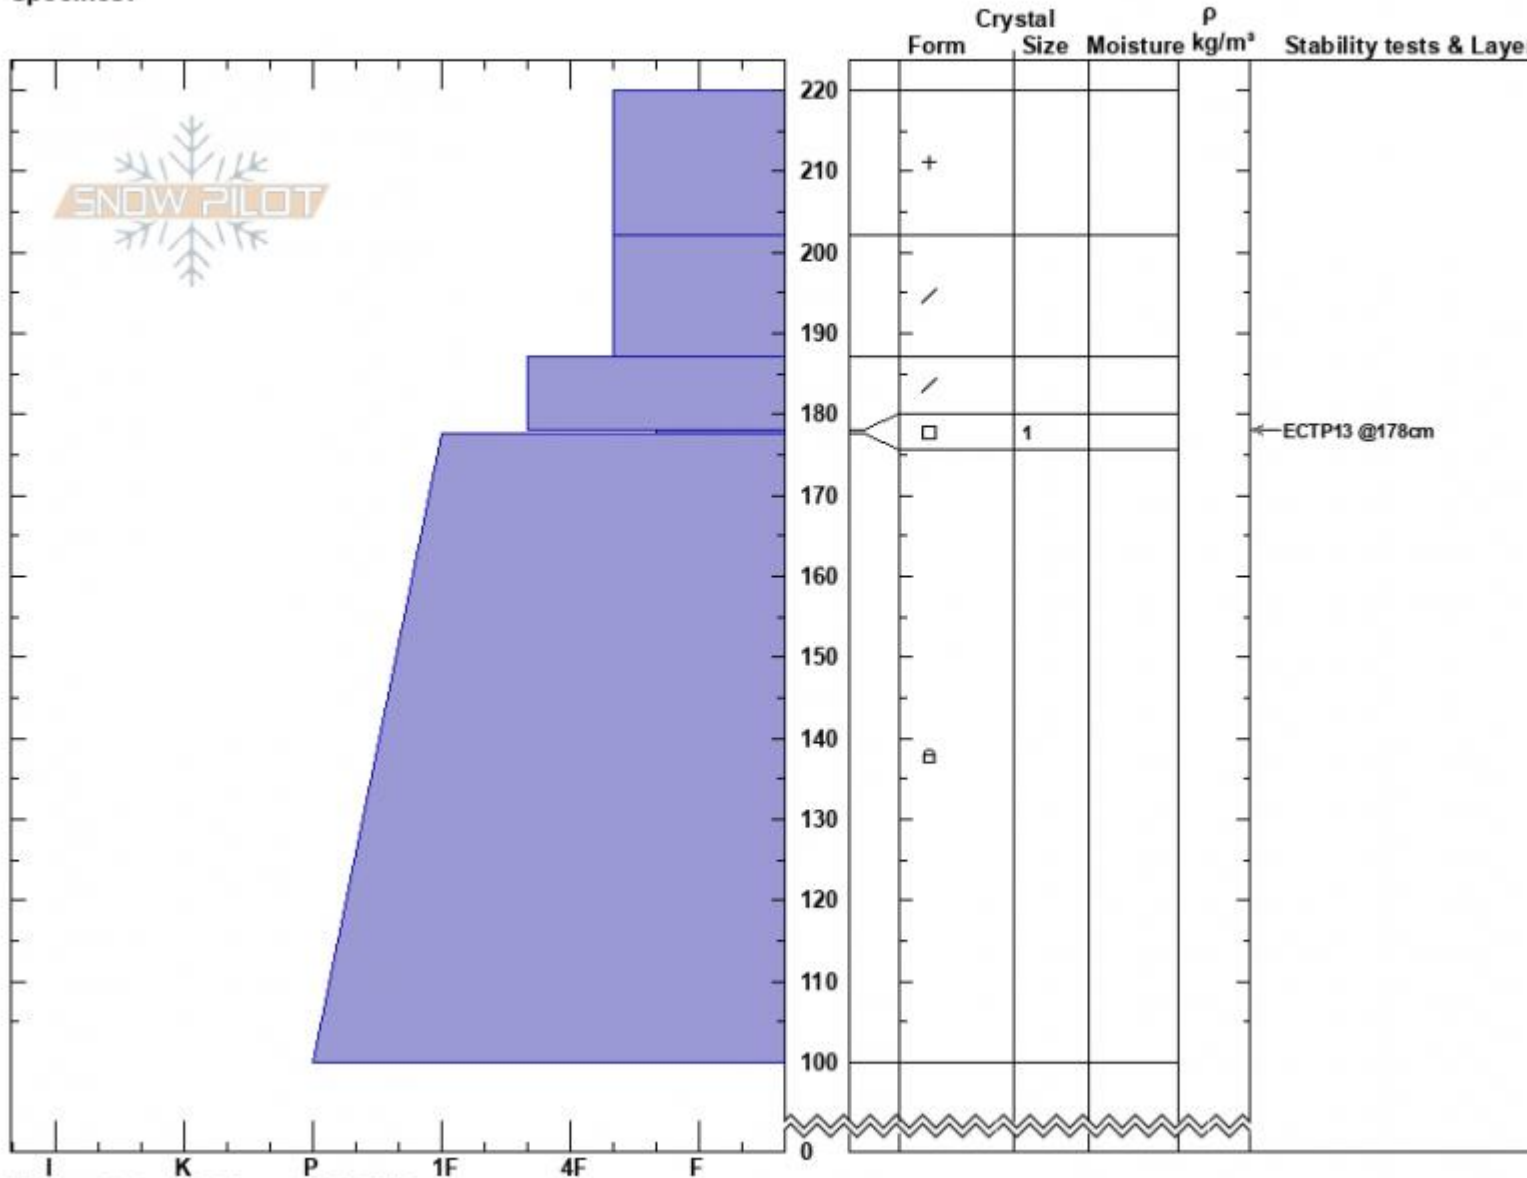

Yale Crk
 Centennial Range
 MT
 Elevation: 9111 ft
 Aspect: 75°
 Specifics:

Alex Marienthal
 03/01/2024 - 1:25pm
 Co-ord: 44.55458N, -111.46592W
 Slope Angle: 26°
 Wind Loading: previous

Stability: Fair
 Air Temperature: -6°C
 Sky Cover: OVC
 Precipitation: S2
 Wind: W Calm

HS:220 Layer Notes:
 178-177.5cm: Problematic layer

Notes: The top 5.5" of snow = 0.9" SWE
 Top 8" = 1.2" SWE
 Top 14" = 2.0" SWE (measured with Snowmetrics SWE tube)

Advisory Region
 Island Park
 Longitude
 -111.44W
 Latitude
 44.56N
 Island Park, 2024-03-01