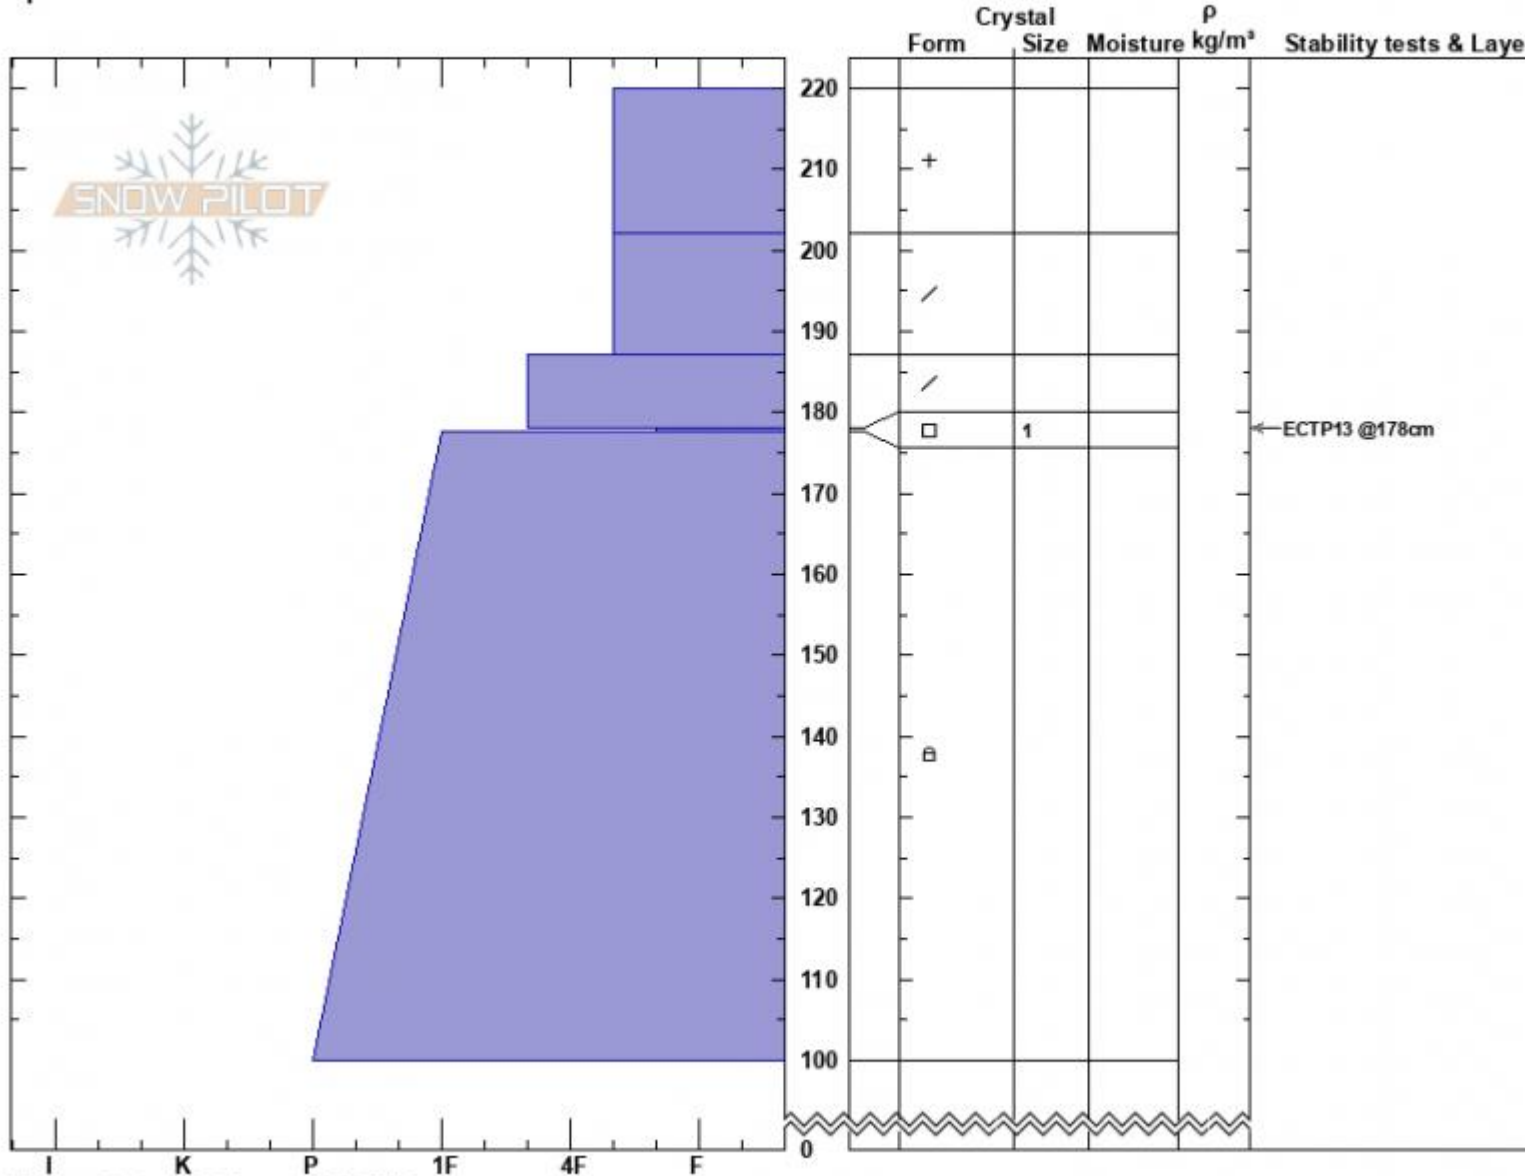

Yale Crk
 Centennial Range
 MT
 Elevation: 9111 ft
 Aspect: 75°
 Specifics:

Alex Marienthal
 03/01/2024 - 1:25pm
 Co-ord: 44.55458N, -111.46592W
 Slope Angle: 26°
 Wind Loading: previous

Stability: Fair
 Air Temperature: -6°C
 Sky Cover: OVC
 Precipitation: S2
 Wind: W Calm

HS:220 **Layer Notes:**
 178-177.5cm: Problematic layer

Notes: The top 5.5" of snow = 0.9" SWE
 Top 8" = 1.2" SWE
 Top 14" = 2.0" SWE (measured with Snowmetrics SWE tube)

Advisory Region
 Island Park
 Longitude
 -111.44W
 Latitude
 44.56N
 Island Park, 2024-03-01