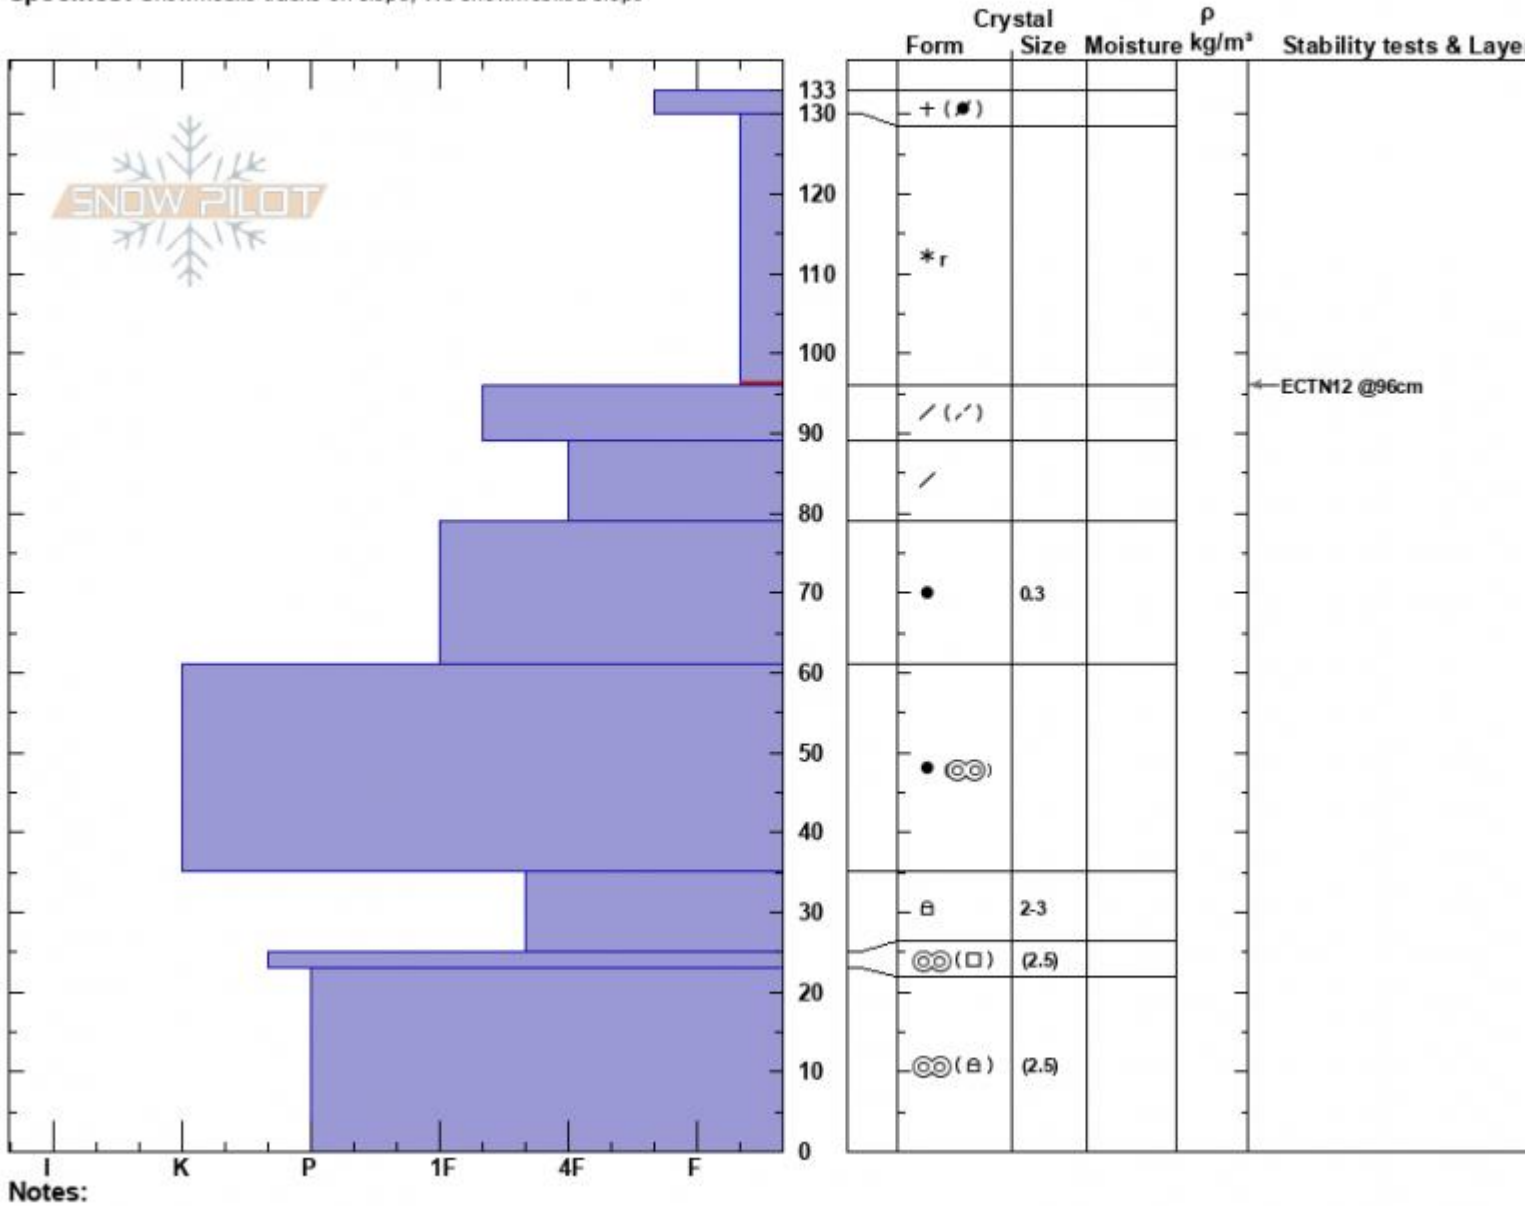

Battle Ridge Meadow  
 Bridger Range  
 MT  
 Elevation: 7350 ft  
 Aspect: 103°  
 Specifics: Snowmobile tracks on slope; We snowmobiled slope

Zach Peterson  
 03/03/2024 - 11:30am  
 Co-ord: 45.88402N, -110.94237W  
 Slope Angle: 18°  
 Wind Loading: no

Stability: Fair  
 Air Temperature:  
 Sky Cover: FEW  
 Precipitation: NO  
 Wind: Calm

HS:133 Layer Notes:  
 130-96cm: Problematic layer

Advisory Region  
 Bridger Range  
 Longitude  
 -110.95W  
 Latitude  
 45.88N  
 Bridger Range, 2024-03-03