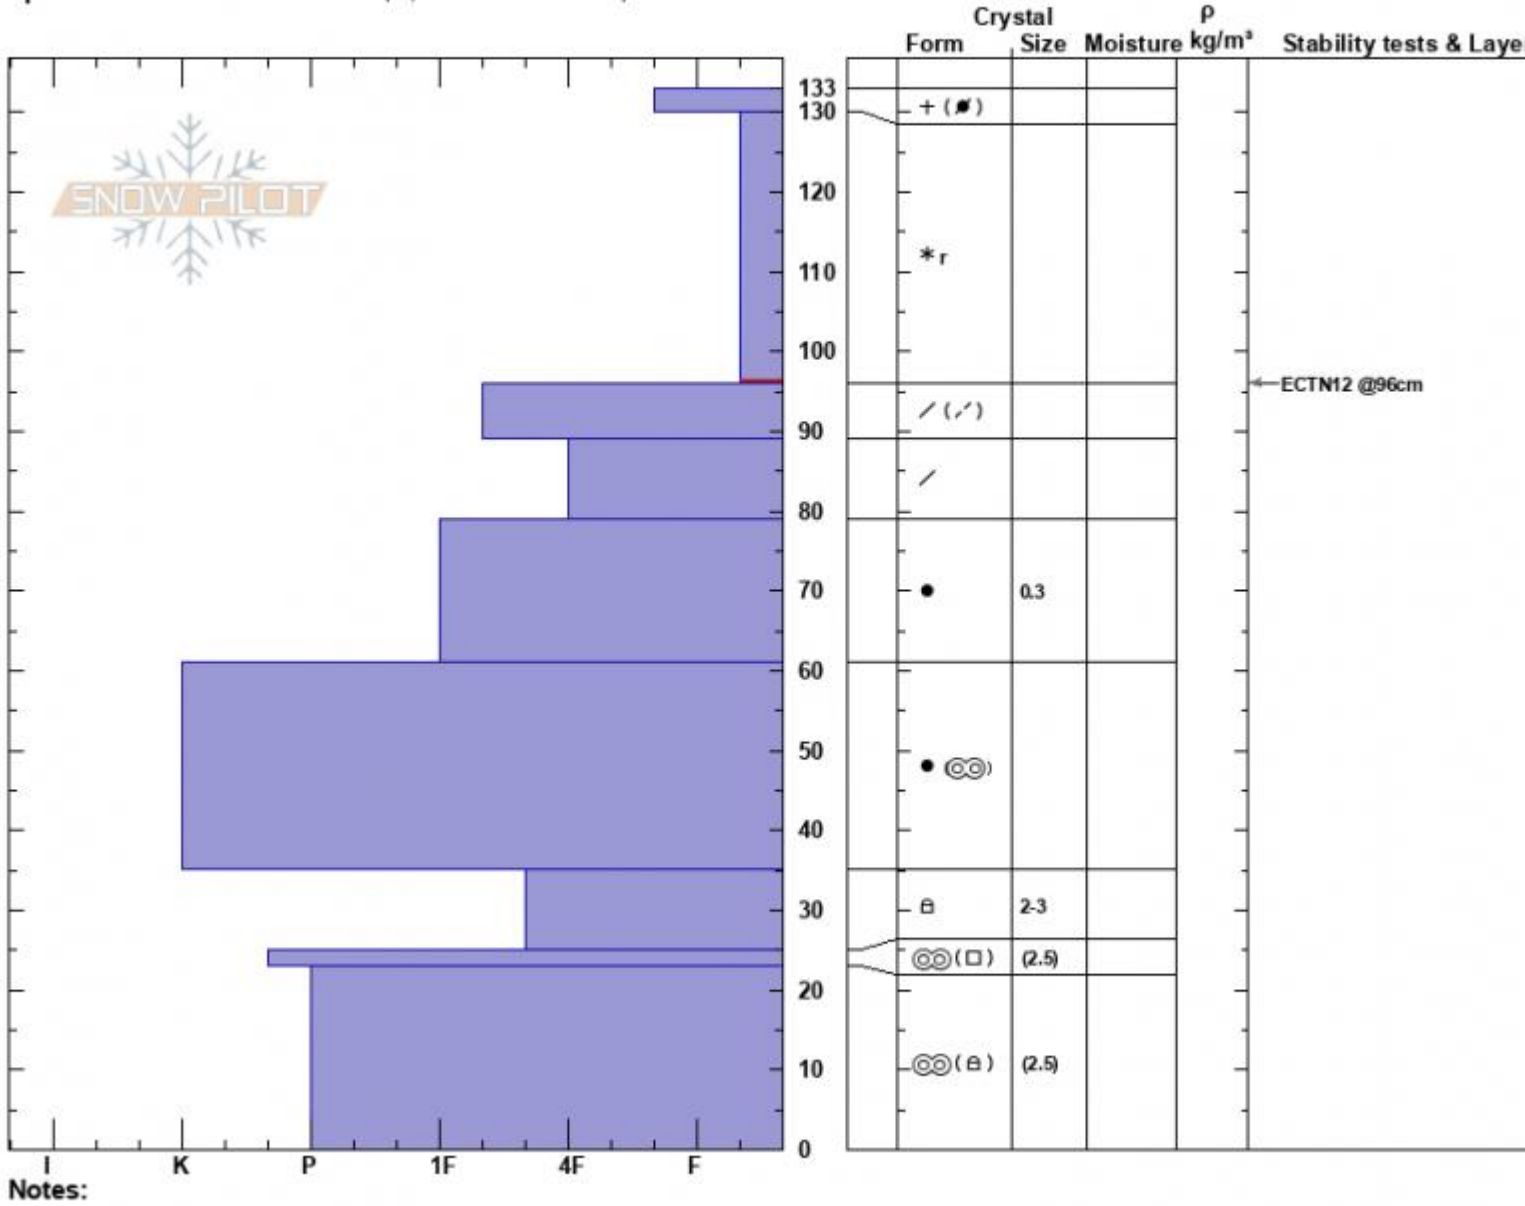

Battle Ridge Meadow  
 Bridger Range  
 MT  
 Elevation: 7350 ft  
 Aspect: 103°  
 Specifics: Snowmobile tracks on slope; We snowmobiled slope

Zach Peterson  
 03/03/2024 - 11:30am  
 Co-ord: 45.88402N, -110.94237W  
 Slope Angle: 18°  
 Wind Loading: no

Stability: Fair  
 Air Temperature:  
 Sky Cover: FEW  
 Precipitation: NO  
 Wind: Calm

HS:133 Layer Notes:  
 130-96cm: Problematic layer

Advisory Region  
 Bridger Range  
 Longitude  
 -110.95W  
 Latitude  
 45.88N  
 Bridger Range, 2024-03-03