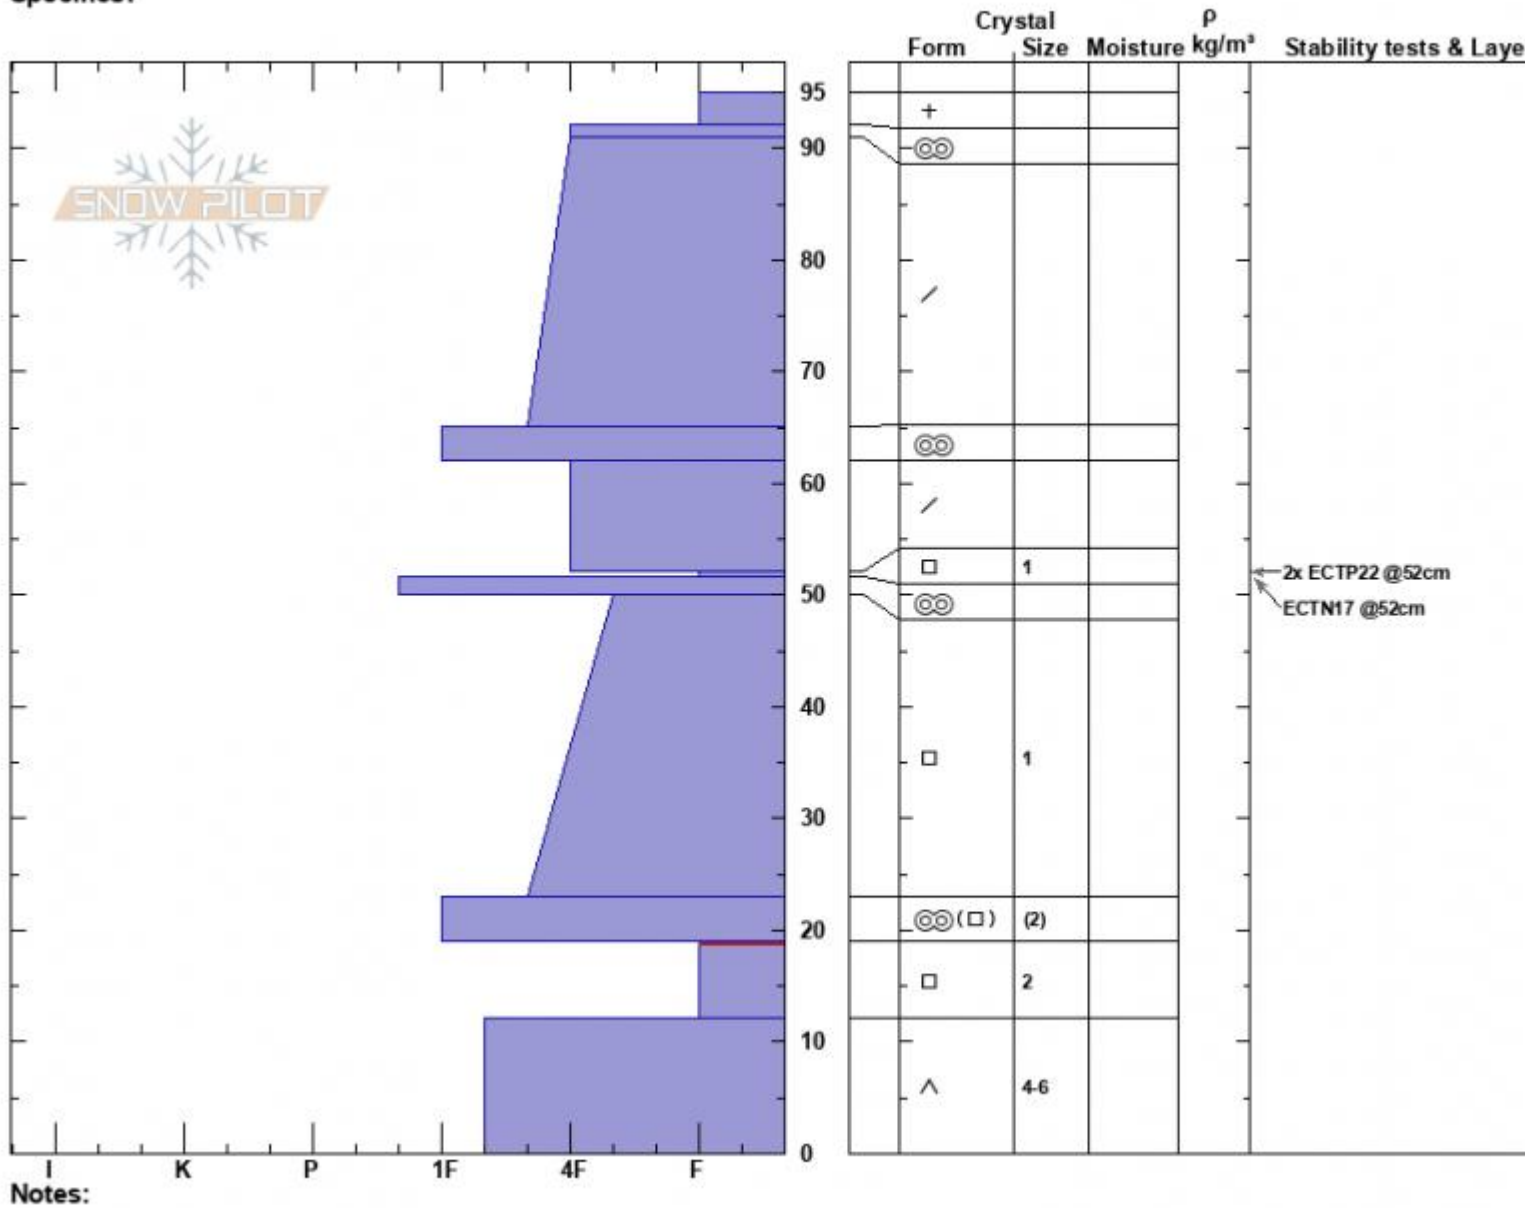

Bacon Rind South Face
 Madison Range-S
 MT
 Elevation: 7800 ft
 Aspect: 100°
 Specifics:

Dave Zinn
 03/04/2024 - 11:00am
 Co-ord: 44.96770N, -111.08770W
 Slope Angle: 35°
 Wind Loading: no

Stability: Poor
 Air Temperature:
 Sky Cover: SCT
 Precipitation: NO
 Wind: Light Breeze

HS:95
 PF:40
 PS: 30
 Layer Notes:
 19-12cm:Problematic layer

Advisory Region
 Southern Madison
 Longitude
 -111.10W
 Latitude
 44.96N
 Southern Madison, 2024-03-06