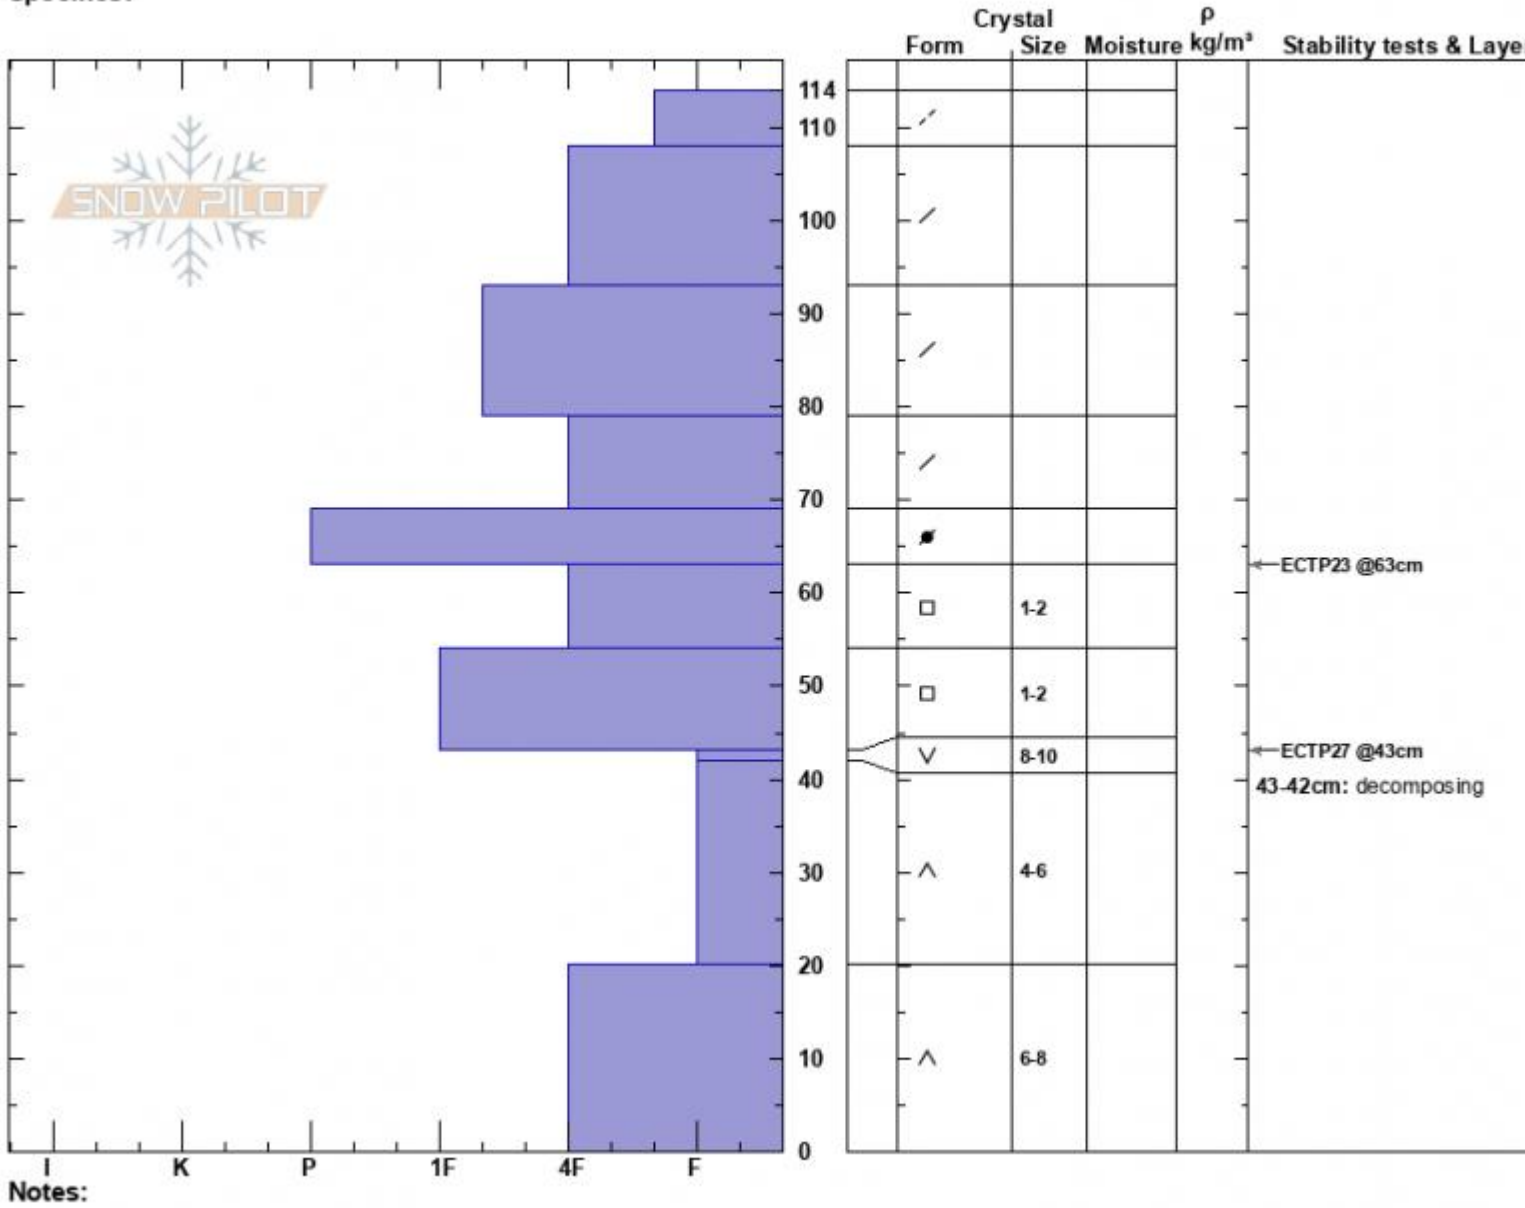

Sunlight Basin Profile
 Madison Range-S
 MT
 Elevation: 9480 ft
 Aspect: 90°
 Specifics:

Dave Zinn
 03/05/2024 - 12:00pm
 Co-ord: 44.97566N, -111.31321W
 Slope Angle: 24°
 Wind Loading: yes

Stability: Poor
 Air Temperature:
 Sky Cover: OVC
 Precipitation: S-1
 Wind: SW Moderate

HS:114 Layer Notes:
 PF:105 43-42cm: decomposing
 43-42cm: Problematic layer

Advisory Region
 Southern Madison
 Longitude
 -111.31W
 Latitude
 44.97N
 Southern Madison, 2024-03-06