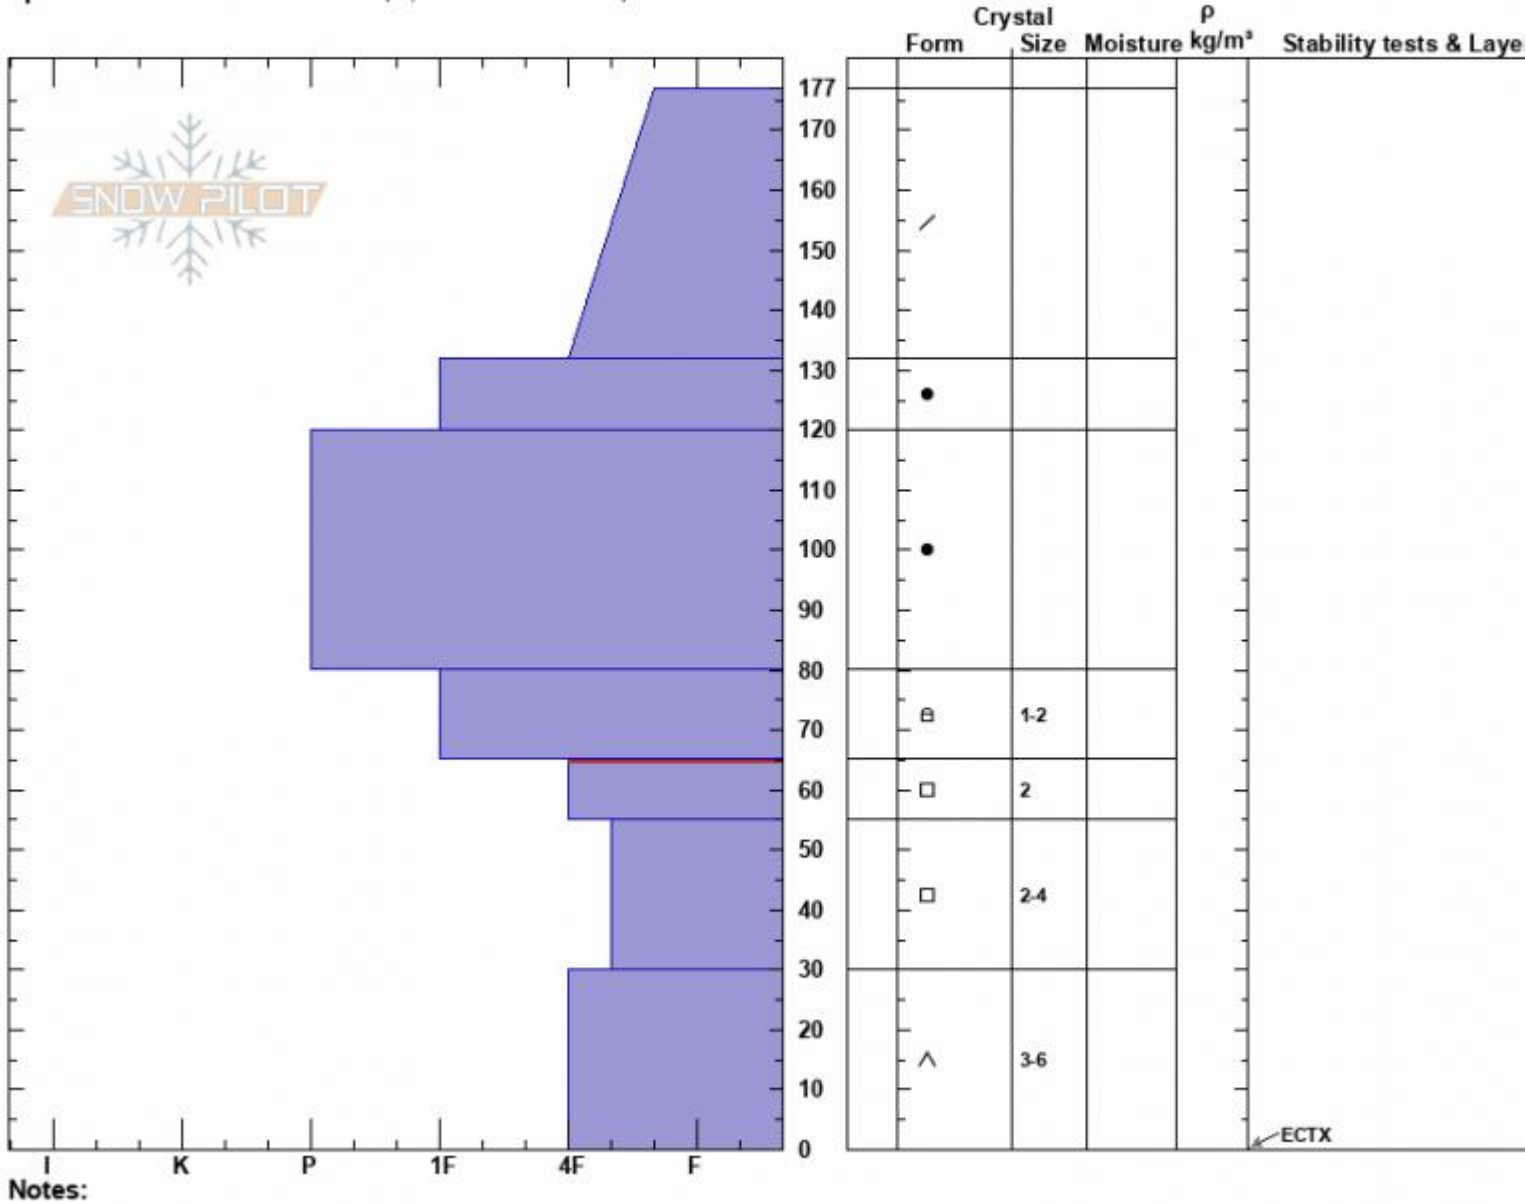

Portal Creek  
 Gallatin Range-N  
 MT  
 Elevation: 9400 ft  
 Aspect: 5°  
 Specifics: Snowmobile tracks on slope; We snowmobiled slope

Ian Hoyer  
 03/20/2024 - 11:00am  
 Co-ord: 45.22691N, -111.11935W  
 Slope Angle: 30°  
 Wind Loading: no

Stability: Fair  
 Air Temperature:  
 Sky Cover: FEW  
 Precipitation: NO  
 Wind: Calm

HS:177 Layer Notes:  
 PF:30 65-55cm:Problematic layer

Notes:  
 Advisory Region  
 Northern Gallatin  
 Longitude  
 -111.14W  
 Latitude  
 45.29N  
 Northern Gallatin, 2024-03-20