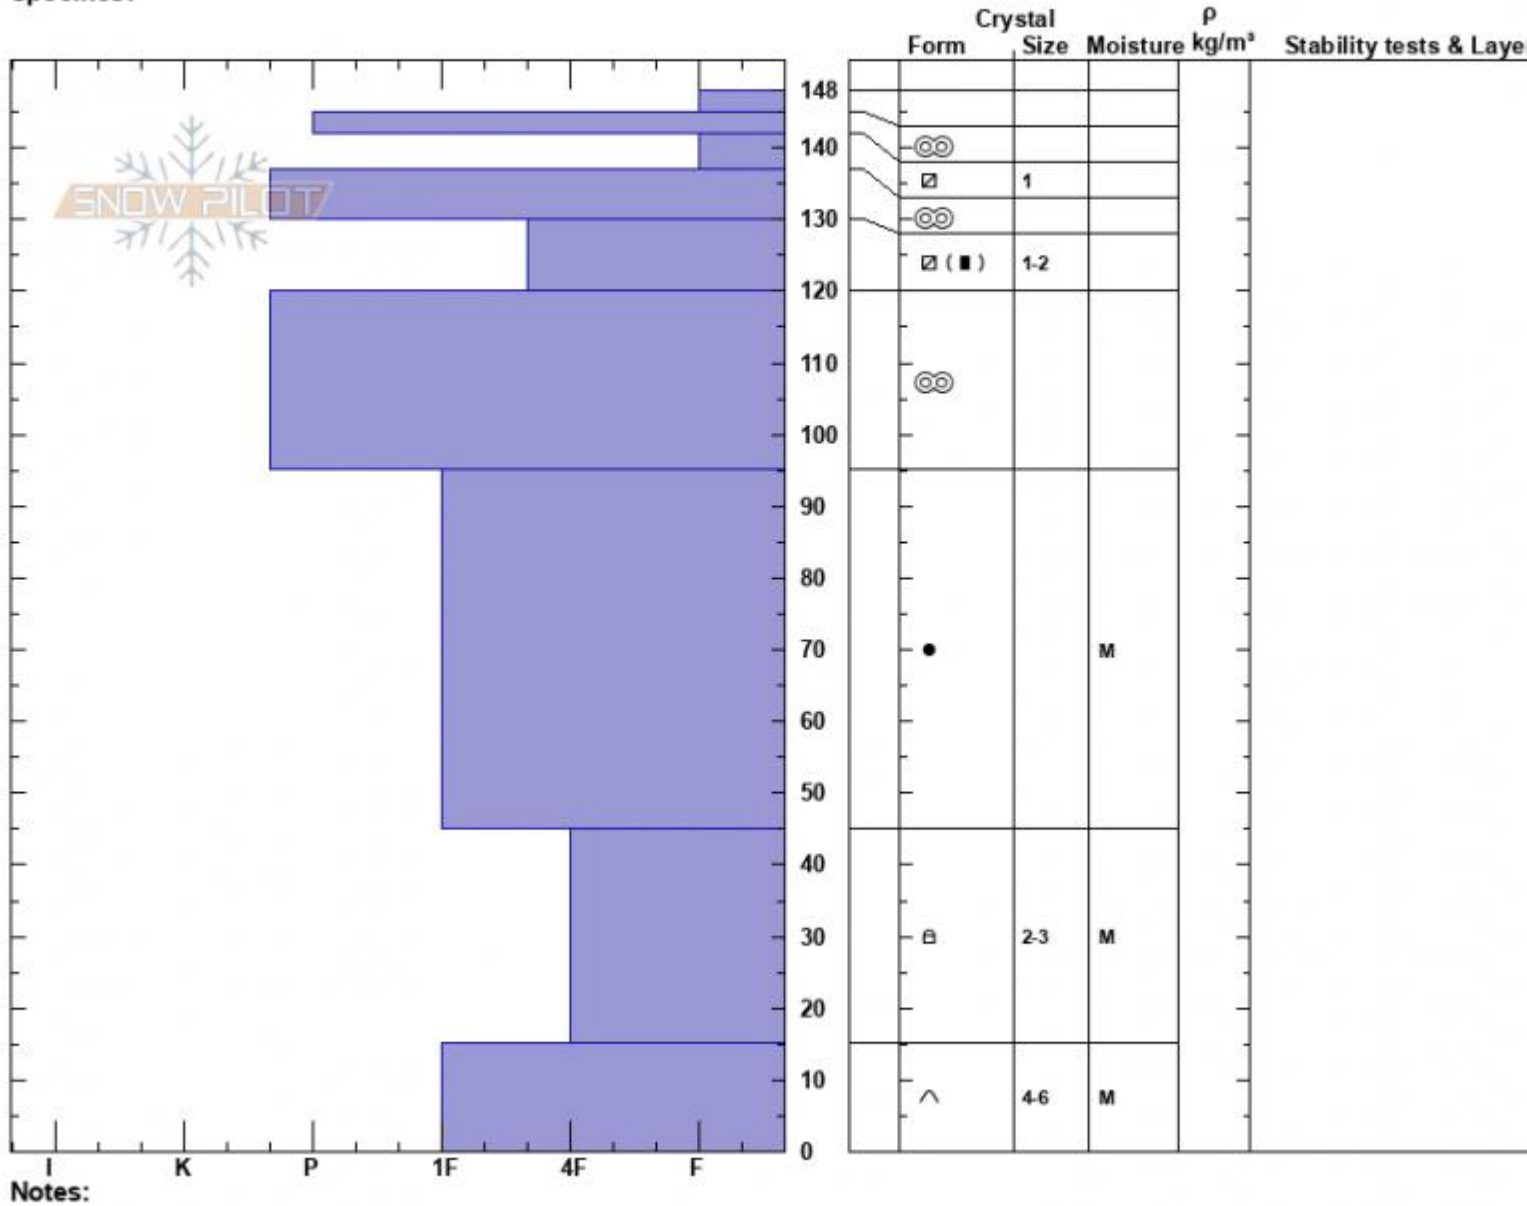

Wilderness Boundary  
 Madison Range-S  
 MT  
 Elevation: 8800 ft  
 Aspect: 250°  
 Specifics:

Dave Zinn  
 03/26/2024 - 11:00am  
 Co-ord: 44.97682N, -111.35901W  
 Slope Angle: 20°  
 Wind Loading: no

Stability: Good  
 Air Temperature:  
 Sky Cover: SCT  
 Precipitation: S-1  
 Wind: Calm

HS:148  
 PF:15  
 Layer Notes:

Notes:  
 Advisory Region  
 Southern Madison  
 Longitude  
 -111.27W  
 Latitude  
 45.06N  
 Southern Madison, 2024-03-26