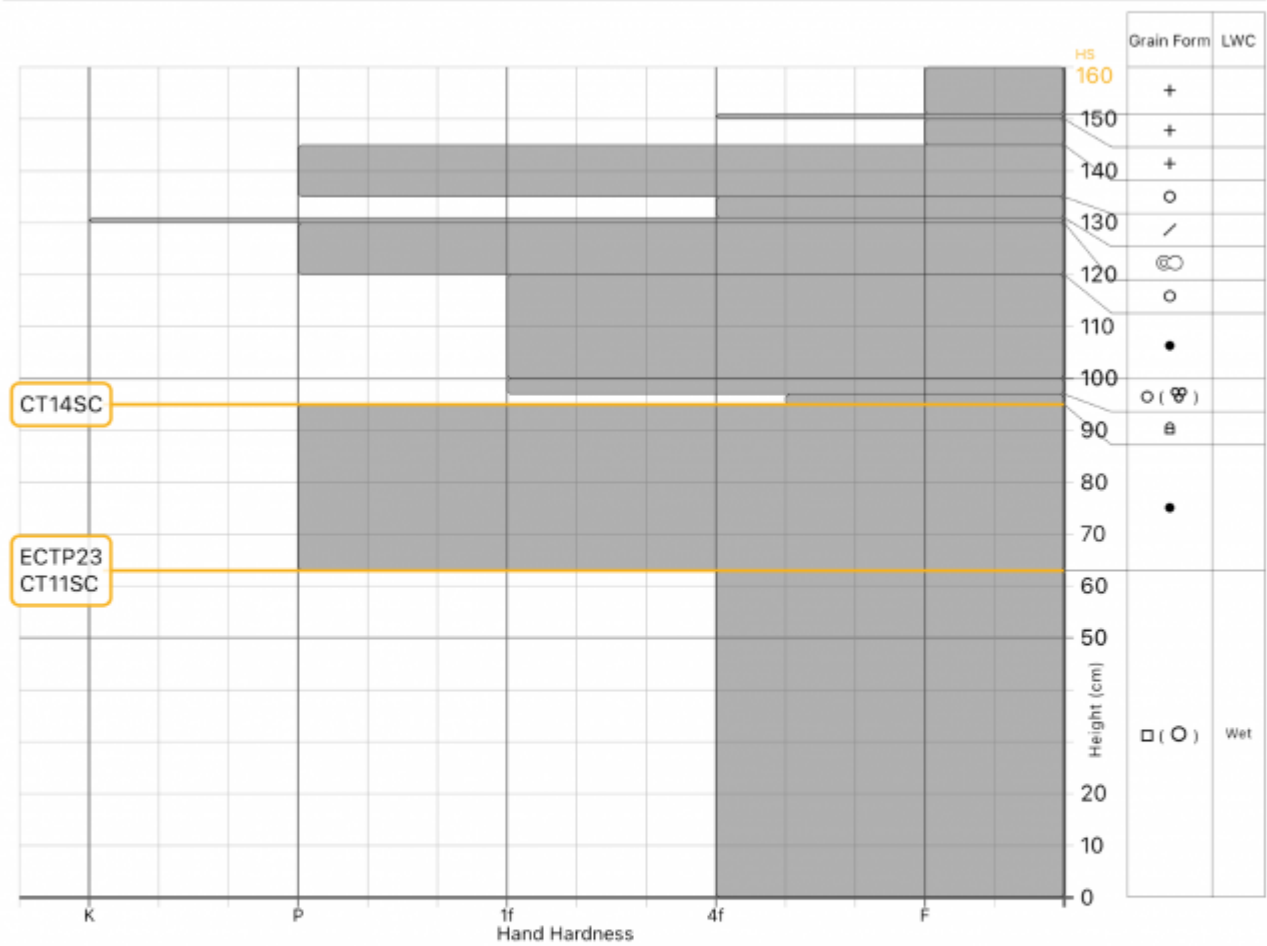

Profile Name: **Lower Henderson**

General

🕒 Date: 2024-03-24 13:08:18.000
 👤 Observer: **Garrett Harmsen**
 🏠 Org: **Propagation Labs**

Location

📍 Elevation: **9388ft**
 🌐 Aspect: **SE**
 📐 Slope: **26°**
 📍 Lat/Lng: **45.0448,-109.9253**

Weather

🌡️ Air Temperature: ?
 ☁️ Sky Cover: ?
 ❄️ Precipitation: ?
 🌬️ Wind: ?
 🌨️ Blowing Snow: ?

Snow Conditions

📏 Total Snow Depth (HS): **160cm**
 🌿 Surface Grain: ?
 🦶 Foot Pen: ?
 🛷 Ski Pen: ?

Notes: CT11SC: was a deep tap test not ct., relatively shallow location - nearby snowpack 170-190cm deep

MANUAL SNOW PROFILE

Advisory Region
 Cooke City
 Longitude
 -109.95W
 Latitude
 45.05N
 Cooke City, 2024-03-27