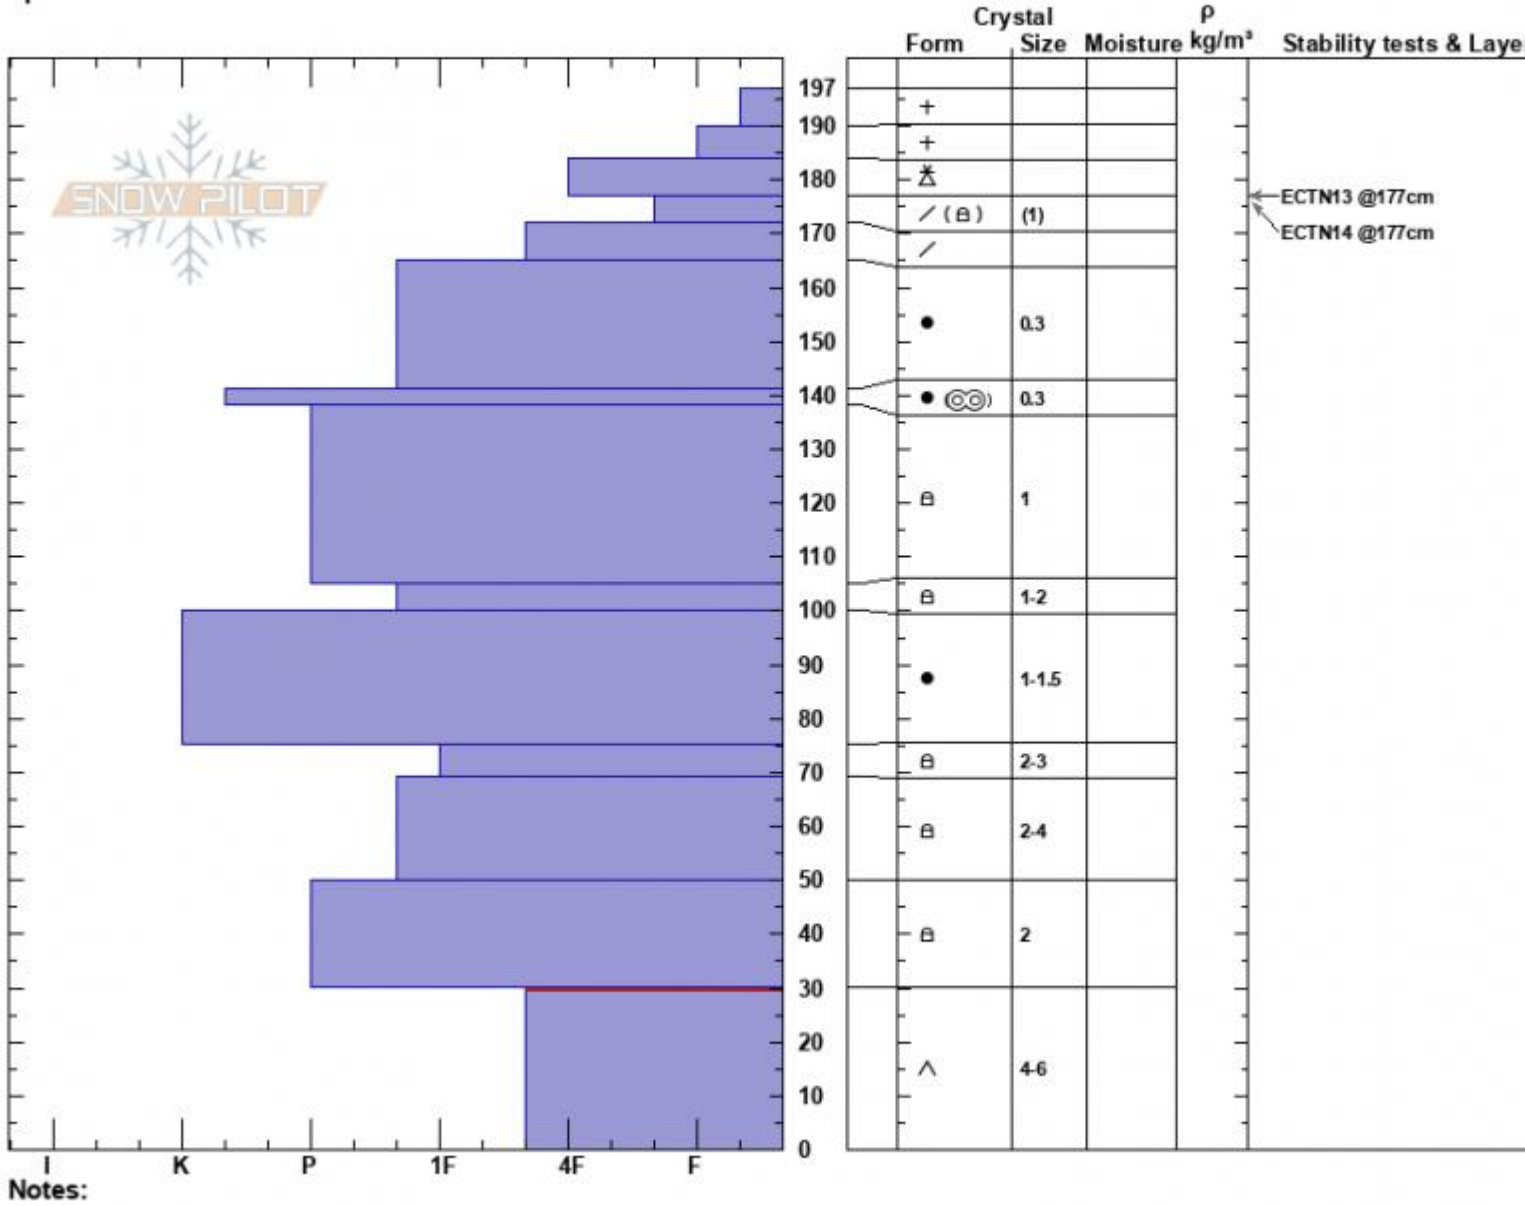

First Yellow Mule
 Madison Range-N
 MT
 Elevation: 9400 ft
 Aspect: 11°
 Specifics:

Zach Peterson
 03/24/2024 - 11:10am
 Co-ord: 45.17495N, -111.37992W
 Slope Angle: 12°
 Wind Loading: yes

Stability: Good
 Air Temperature:
 Sky Cover: OVC
 Precipitation: S-1
 Wind: N Light Breeze

HS:197 Layer Notes:
 PF:35 30-0cm: Problematic layer

Advisory Region
 Northern Madison
 Longitude
 -111.38W
 Latitude
 45.17N
 Northern Madison, 2024-03-24