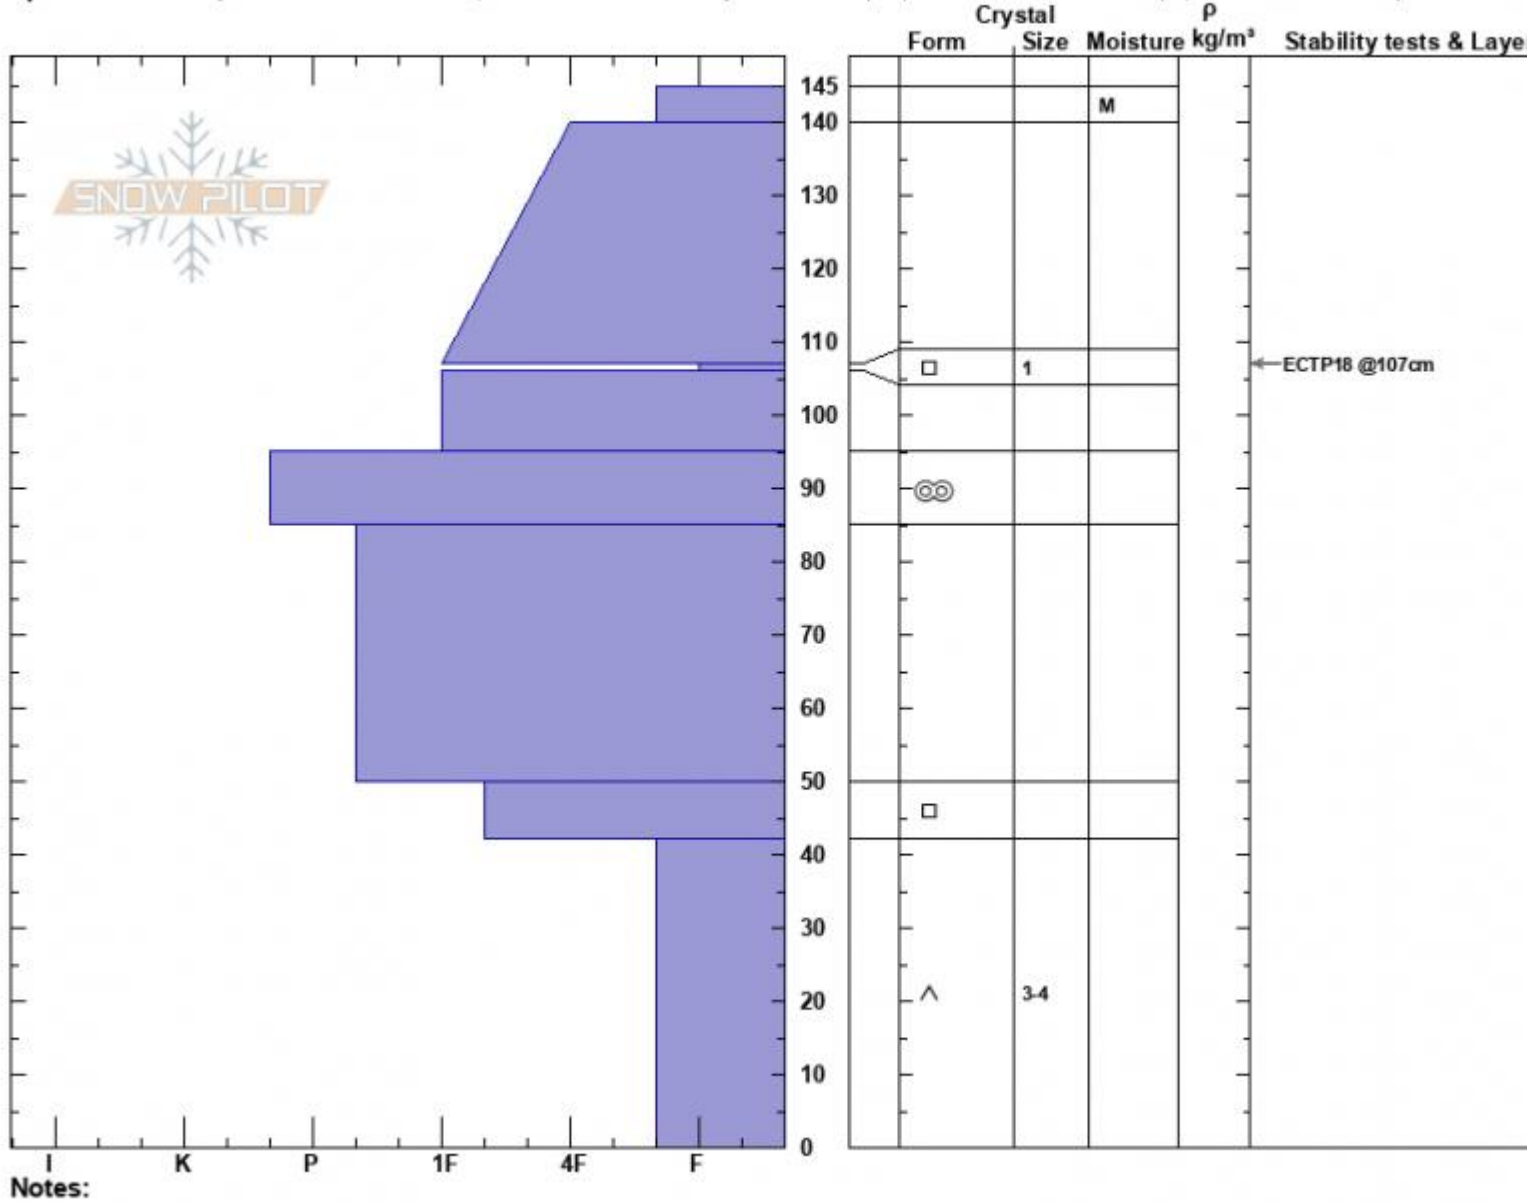

Targhee Creek
 Lionhead Range
 MT
 Elevation: 9600 ft
 Aspect: 75°

Ian Hoyer
 04/02/2024 - 12:00pm
 Co-ord: 44.75039N, -111.39098W
 Slope Angle: 31°
 Wind Loading: no

Stability: Fair
 Air Temperature:
 Sky Cover: CLR
 Precipitation: NO
 Wind: Calm

HS:145
 PF:30
 Layer Notes: 107-106cm:Problematic layer

Specifics: Pit is adjacent to avalanche: crown; Recent avalanche activity on similar slopes; Snowmobile tracks on slope; We snowmobiled slope

Notes:

Advisory Region
 Lionhead Range
 Longitude
 -111.32W
 Latitude
 44.71N
 Avalanche Details: [Snowmo triggered small slide at Lionhead](#)
 Lionhead Range, 2024-04-02