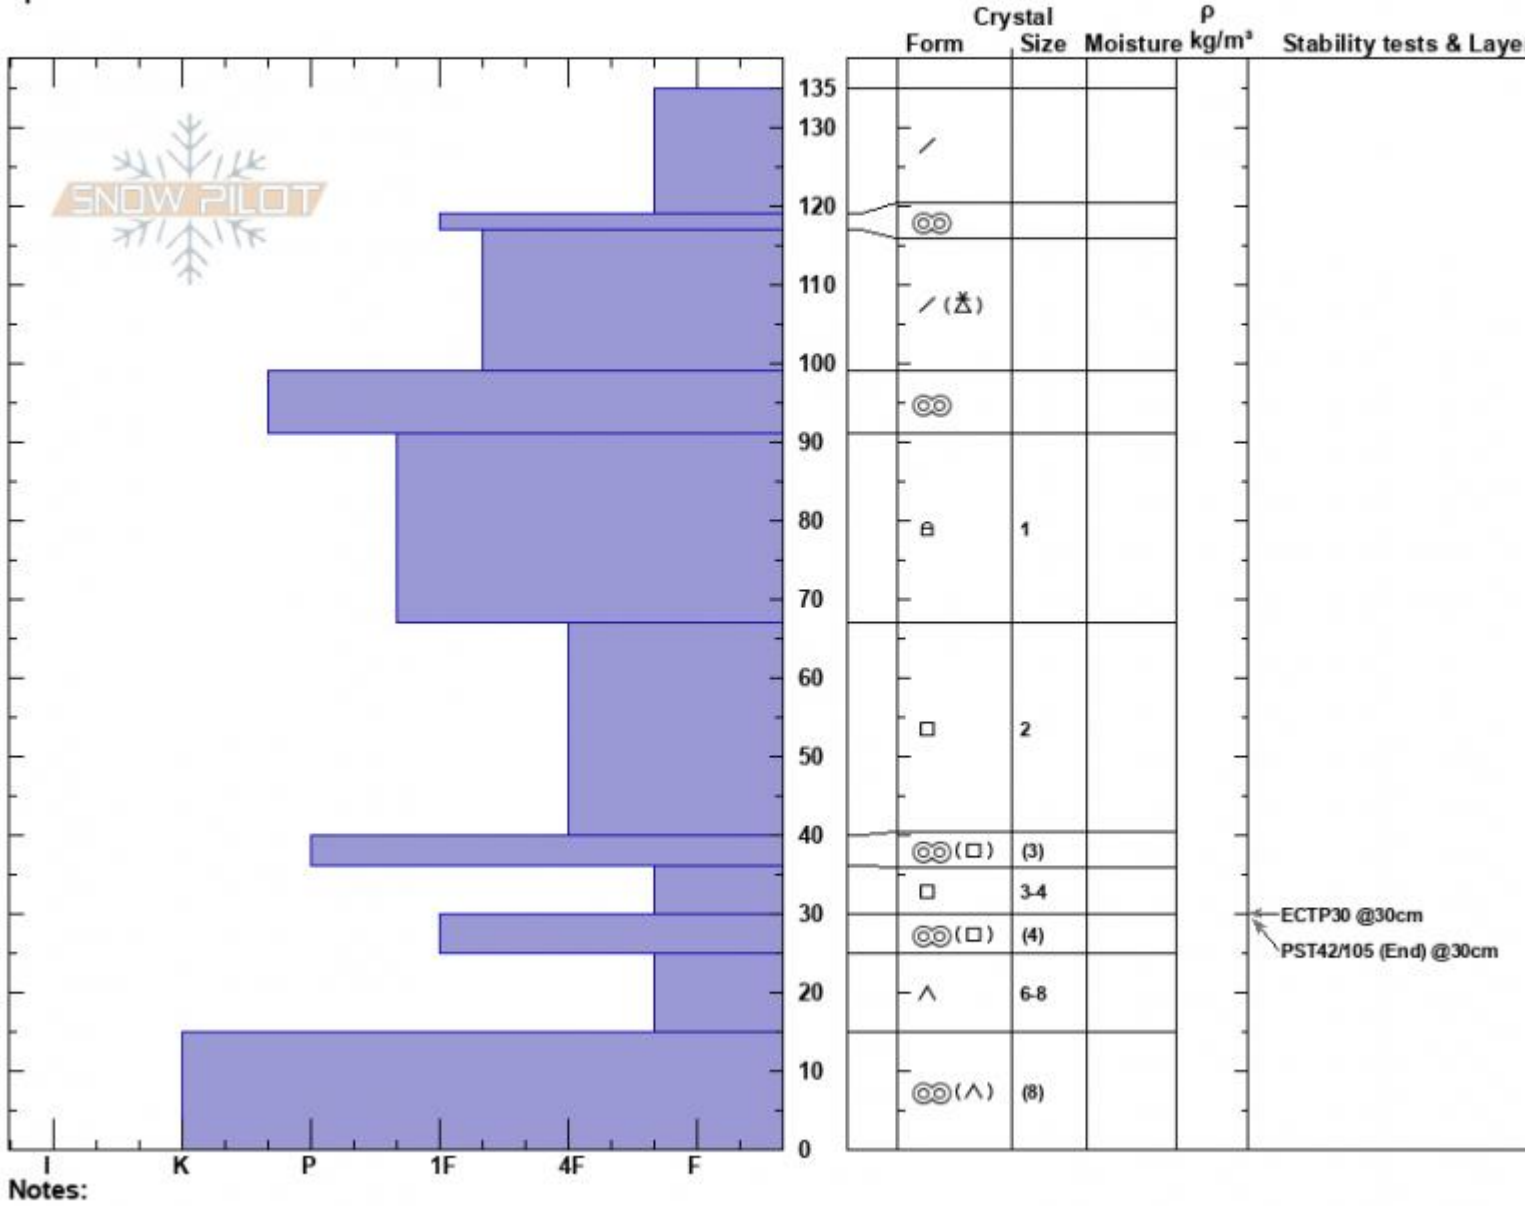

Jones Profile  
 Bridger Range  
 MT  
 Elevation: 8500 ft  
 Aspect: 315°  
 Specifics:

Dave Zinn  
 04/02/2024 - 11:00am  
 Co-ord: 45.82398N, -110.93187W  
 Slope Angle: 30°  
 Wind Loading: previous

Stability: Good  
 Air Temperature:  
 Sky Cover: CLR  
 Precipitation: NO  
 Wind: SW Moderate

HS:135 Layer Notes:  
 PF:25 25-15cm:Problematic layer

Advisory Region  
 Bridger Range  
 Longitude  
 -110.93W  
 Latitude  
 45.81N  
 Bridger Range, 2024-04-02