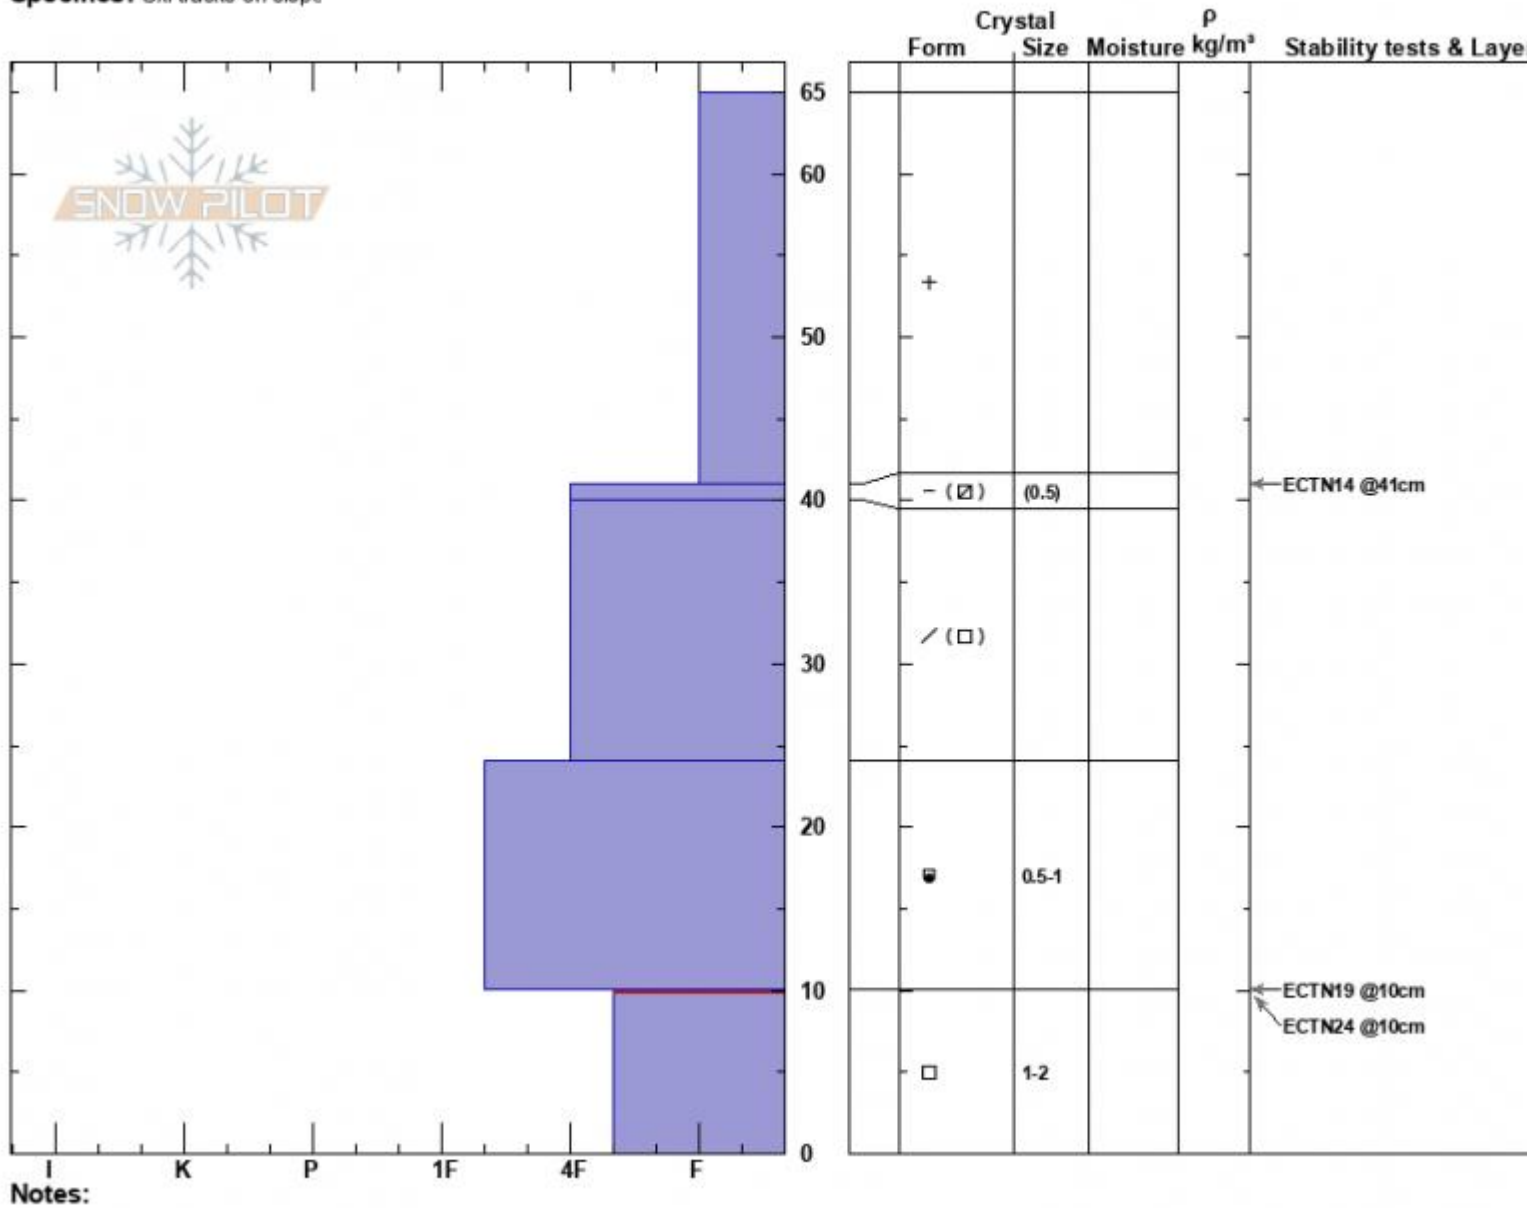

Spanky's
 Madison Range-N
 MT
 Elevation: 9240 ft
 Aspect: 50°
 Specifics: Ski tracks on slope

Dave Zinn
 11/20/2024 - 11:40am
 Co-ord: 45.32424N, -111.38128W
 Slope Angle: 24°
 Wind Loading: no

Stability: Very Good
 Air Temperature:
 Sky Cover: BKN
 Precipitation: NO
 Wind: N Light Breeze

HS:65
 PF:60
 Layer Notes:
 10-0cm: Problematic layer

Advisory Region
 Northern Madison
 Longitude
 -111.39W
 Latitude
 45.34N
 Northern Madison, 2024-11-20