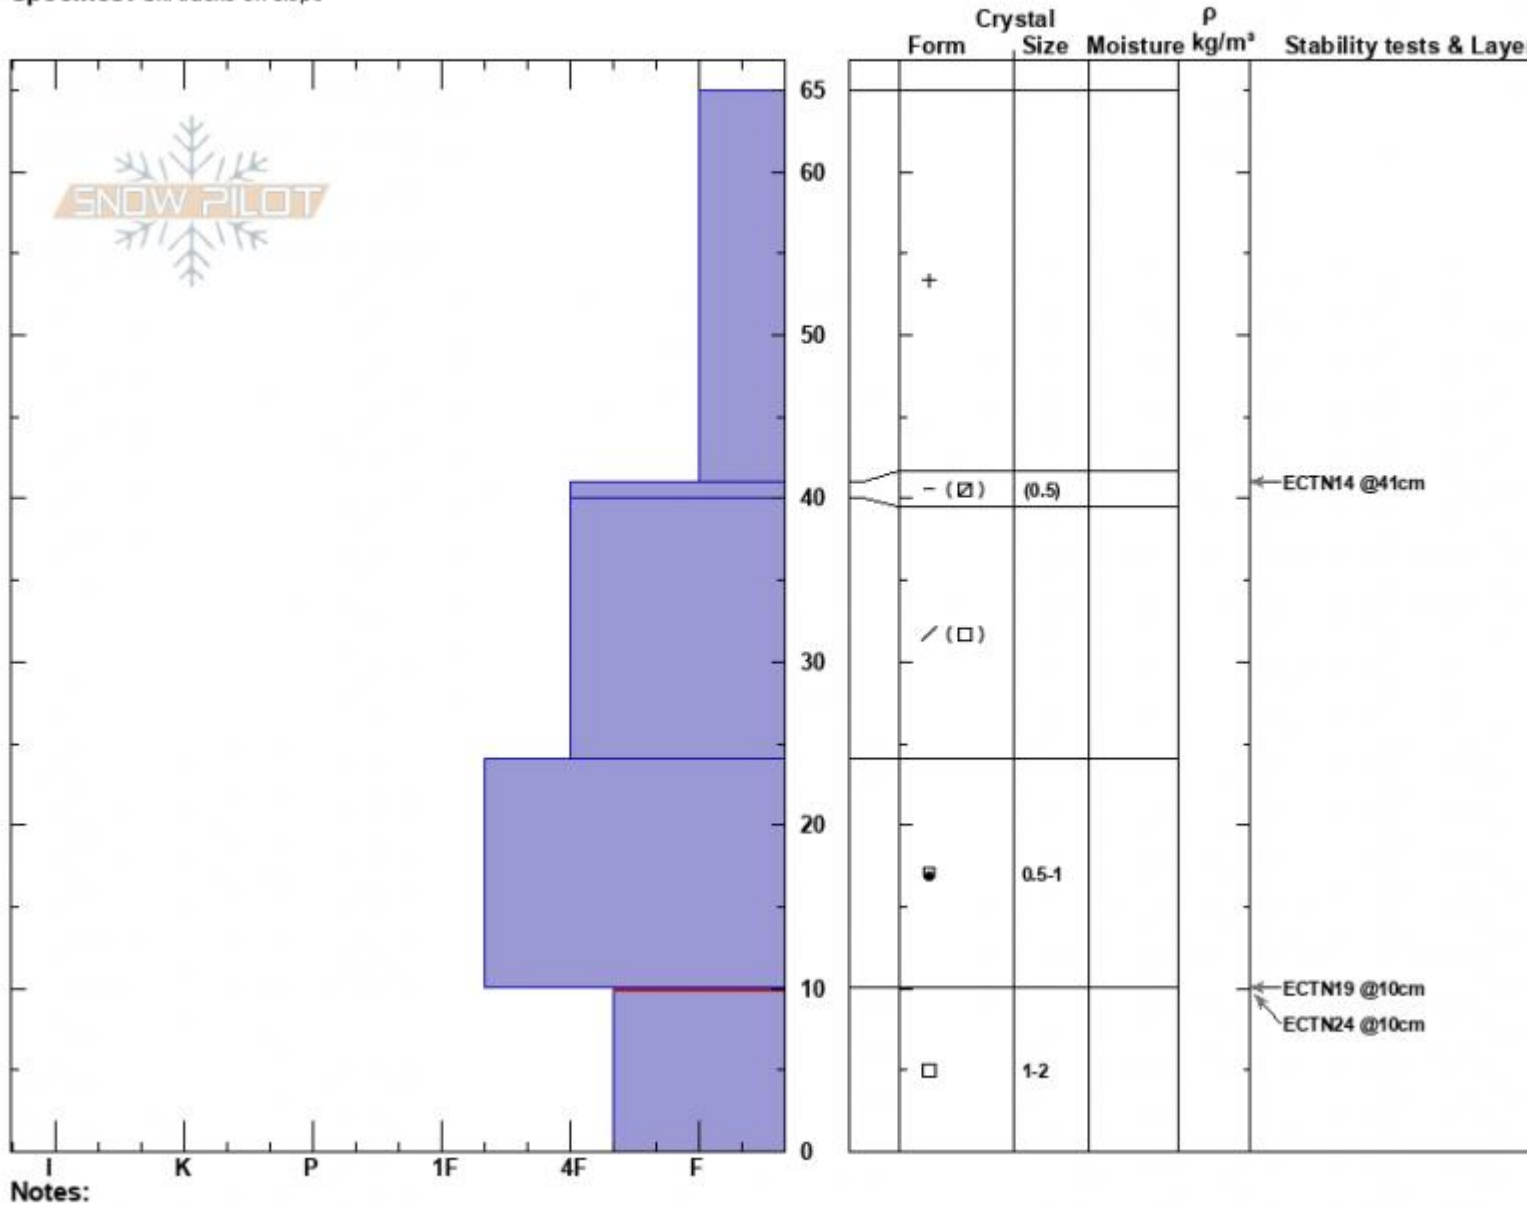

Spanky's  
 Madison Range-N  
 MT  
 Elevation: 9240 ft  
 Aspect: 50°  
 Specifics: Ski tracks on slope

Dave Zinn  
 11/20/2024 - 11:40am  
 Co-ord: 45.32424N, -111.38128W  
 Slope Angle: 24°  
 Wind Loading: no

Stability: Very Good  
 Air Temperature:  
 Sky Cover: BKN  
 Precipitation: NO  
 Wind: N Light Breeze

HS:65  
 PF:60  
 Layer Notes:  
 10-0cm: Problematic layer

Notes:  
 Advisory Region  
 Northern Madison  
 Longitude  
 -111.39W  
 Latitude  
 45.34N  
 Northern Madison, 2024-11-20