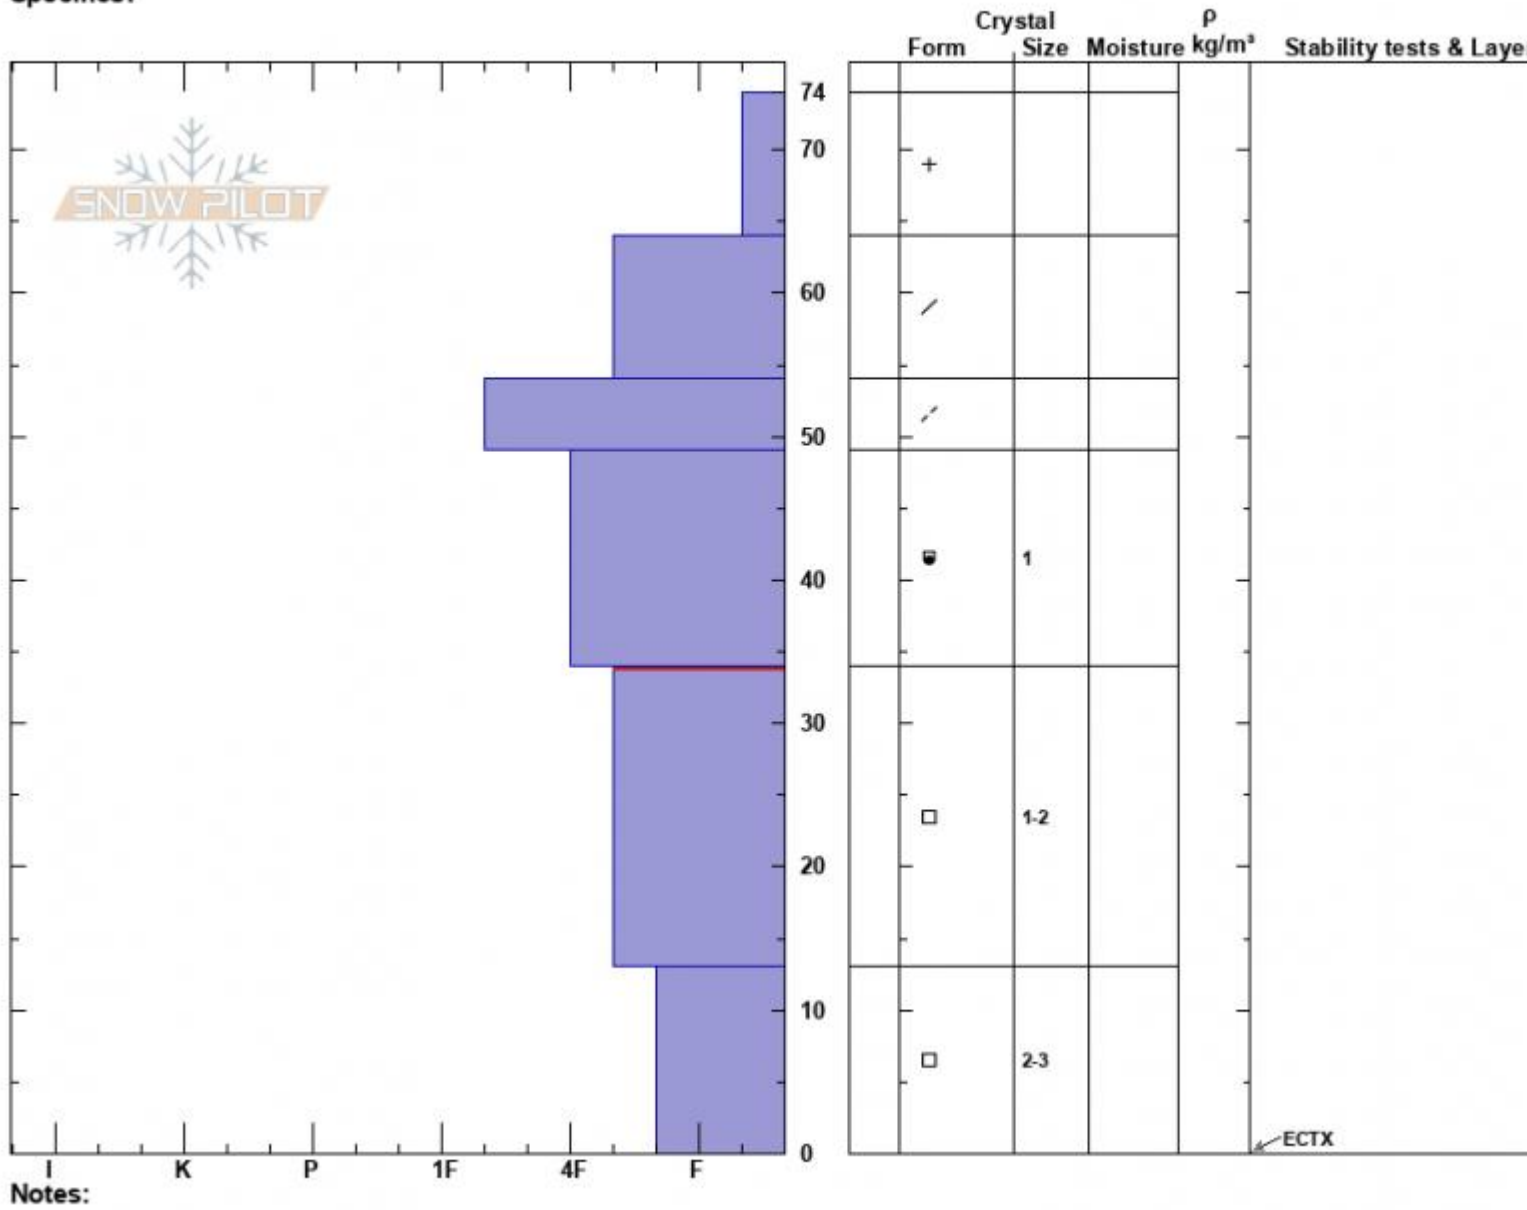

Blackmore N Shoulder
 Gallatin Range-N
 MT
 Elevation: 9626 ft
 Aspect: 315°
 Specifics:

Haylee Darby
 11/27/2024 - 11:15am
 Co-ord: 45.44781N, -110.99935W
 Slope Angle: 25°
 Wind Loading: previous

Stability:
 Air Temperature: -6°C
 Sky Cover: CLR
 Precipitation: NO
 Wind: W Calm

HS:74
 PF:74
 Layer Notes:
 34-13cm:Problematic layer

Advisory Region
 Northern Gallatin
 Longitude
 -111.00W
 Latitude
 45.44N
 Northern Gallatin, 2024-11-27