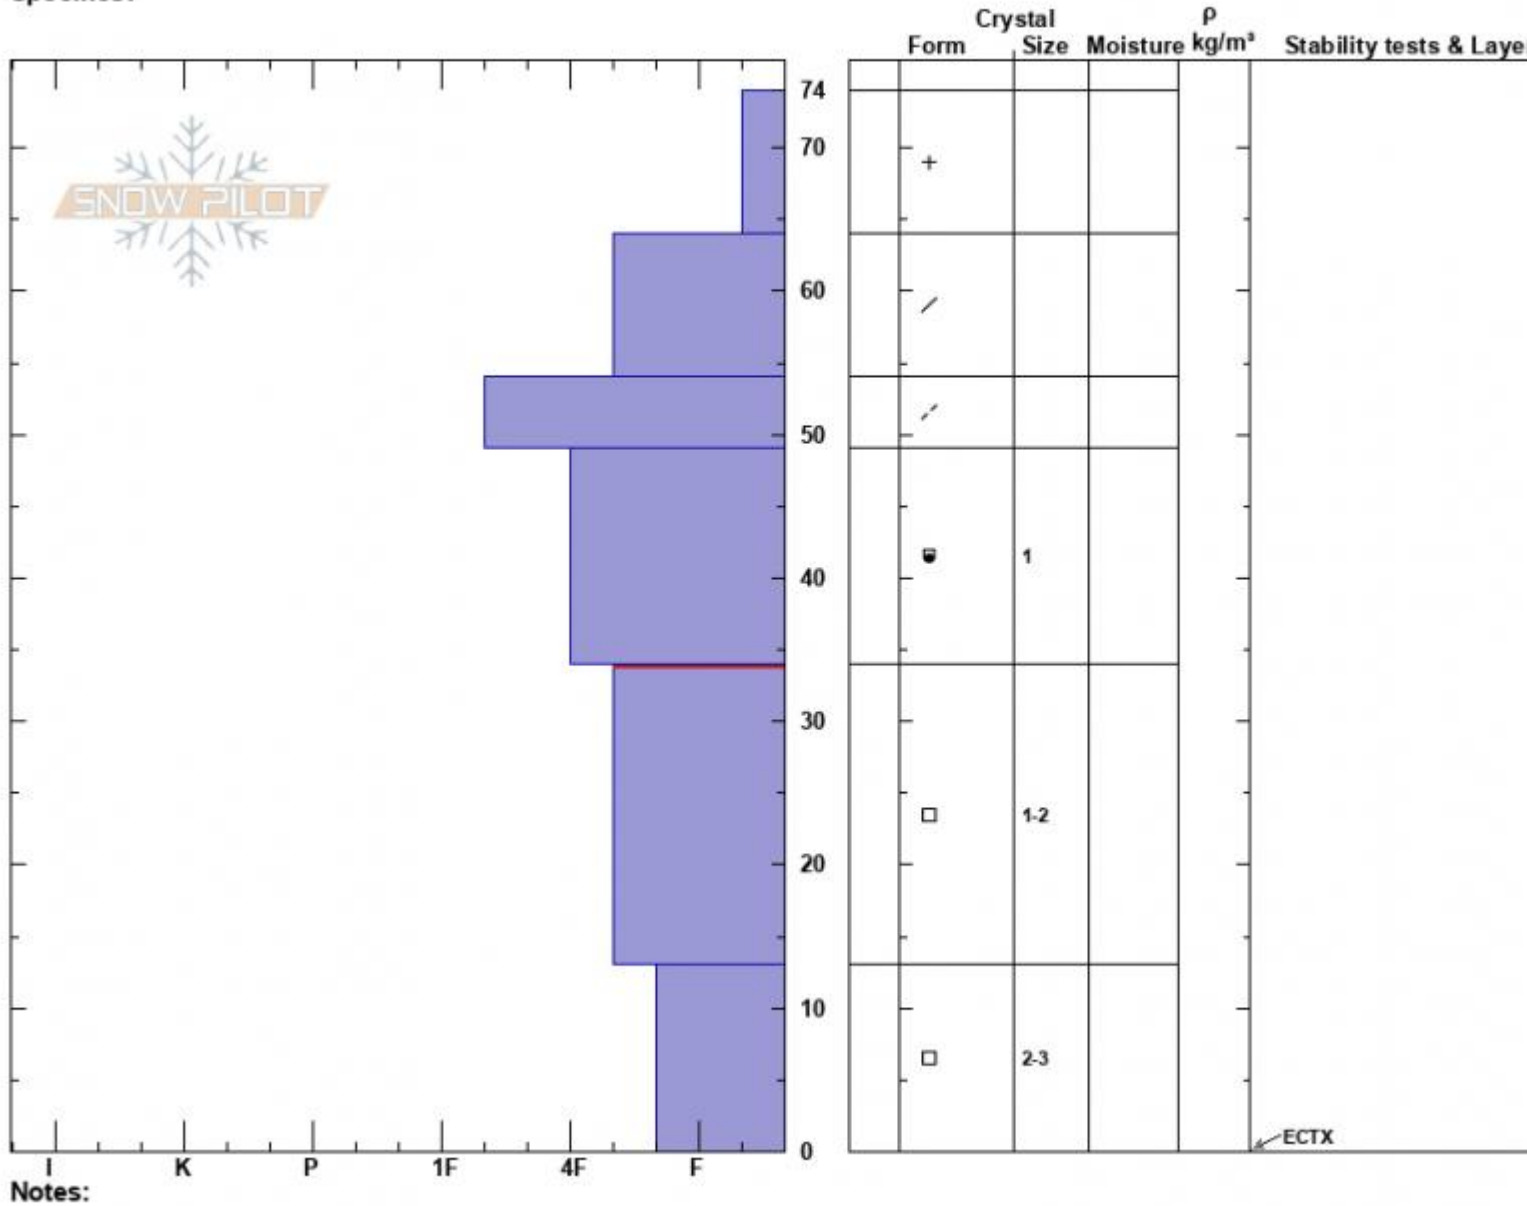

Blackmore N Shoulder  
 Gallatin Range-N  
 MT  
 Elevation: 9626 ft  
 Aspect: 315°  
 Specifics:

Haylee Darby  
 11/27/2024 - 11:15am  
 Co-ord: 45.44781N, -110.99935W  
 Slope Angle: 25°  
 Wind Loading: previous

Stability:  
 Air Temperature: -6°C  
 Sky Cover: CLR  
 Precipitation: NO  
 Wind: W Calm

HS:74  
 PF:74  
 Layer Notes: 34-13cm:Problematic layer

Advisory Region  
 Northern Gallatin  
 Longitude  
 -111.00W  
 Latitude  
 45.44N  
 Northern Gallatin, 2024-11-27