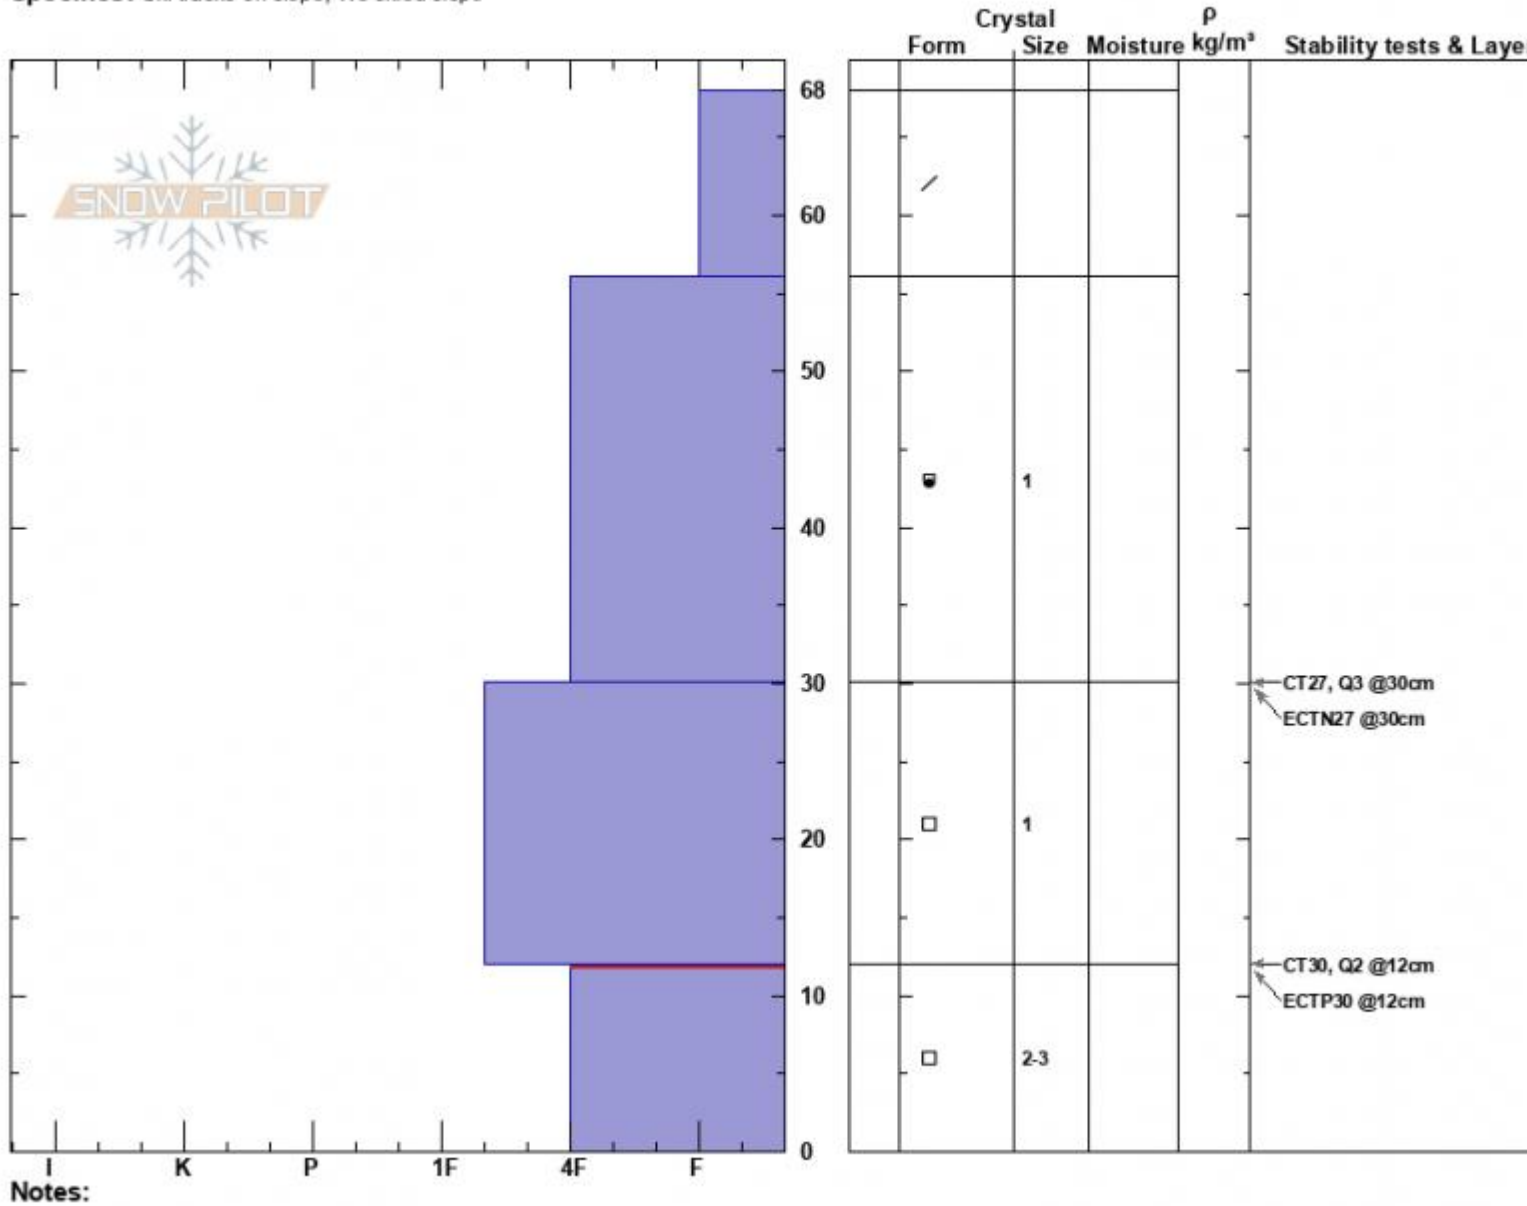

Spanky's Profile
 Madison Range-N
 MT
 Elevation: 9240 ft
 Aspect: 60°
 Specifics: Ski tracks on slope; We skied slope

Dave Zinn
 12/01/2024 - 12:00pm
 Co-ord: 45.3244 1N, -111.38145W
 Slope Angle: 32°
 Wind Loading: no

Stability: Good
 Air Temperature:
 Sky Cover: BKN
 Precipitation: NO
 Wind: Calm

HS:68
 PF:60
 Layer Notes:
 12-0cm: Problematic layer

Notes:
 Advisory Region
 Northern Madison
 Longitude
 -111.38W
 Latitude
 45.35N
 Northern Madison, 2024-12-01