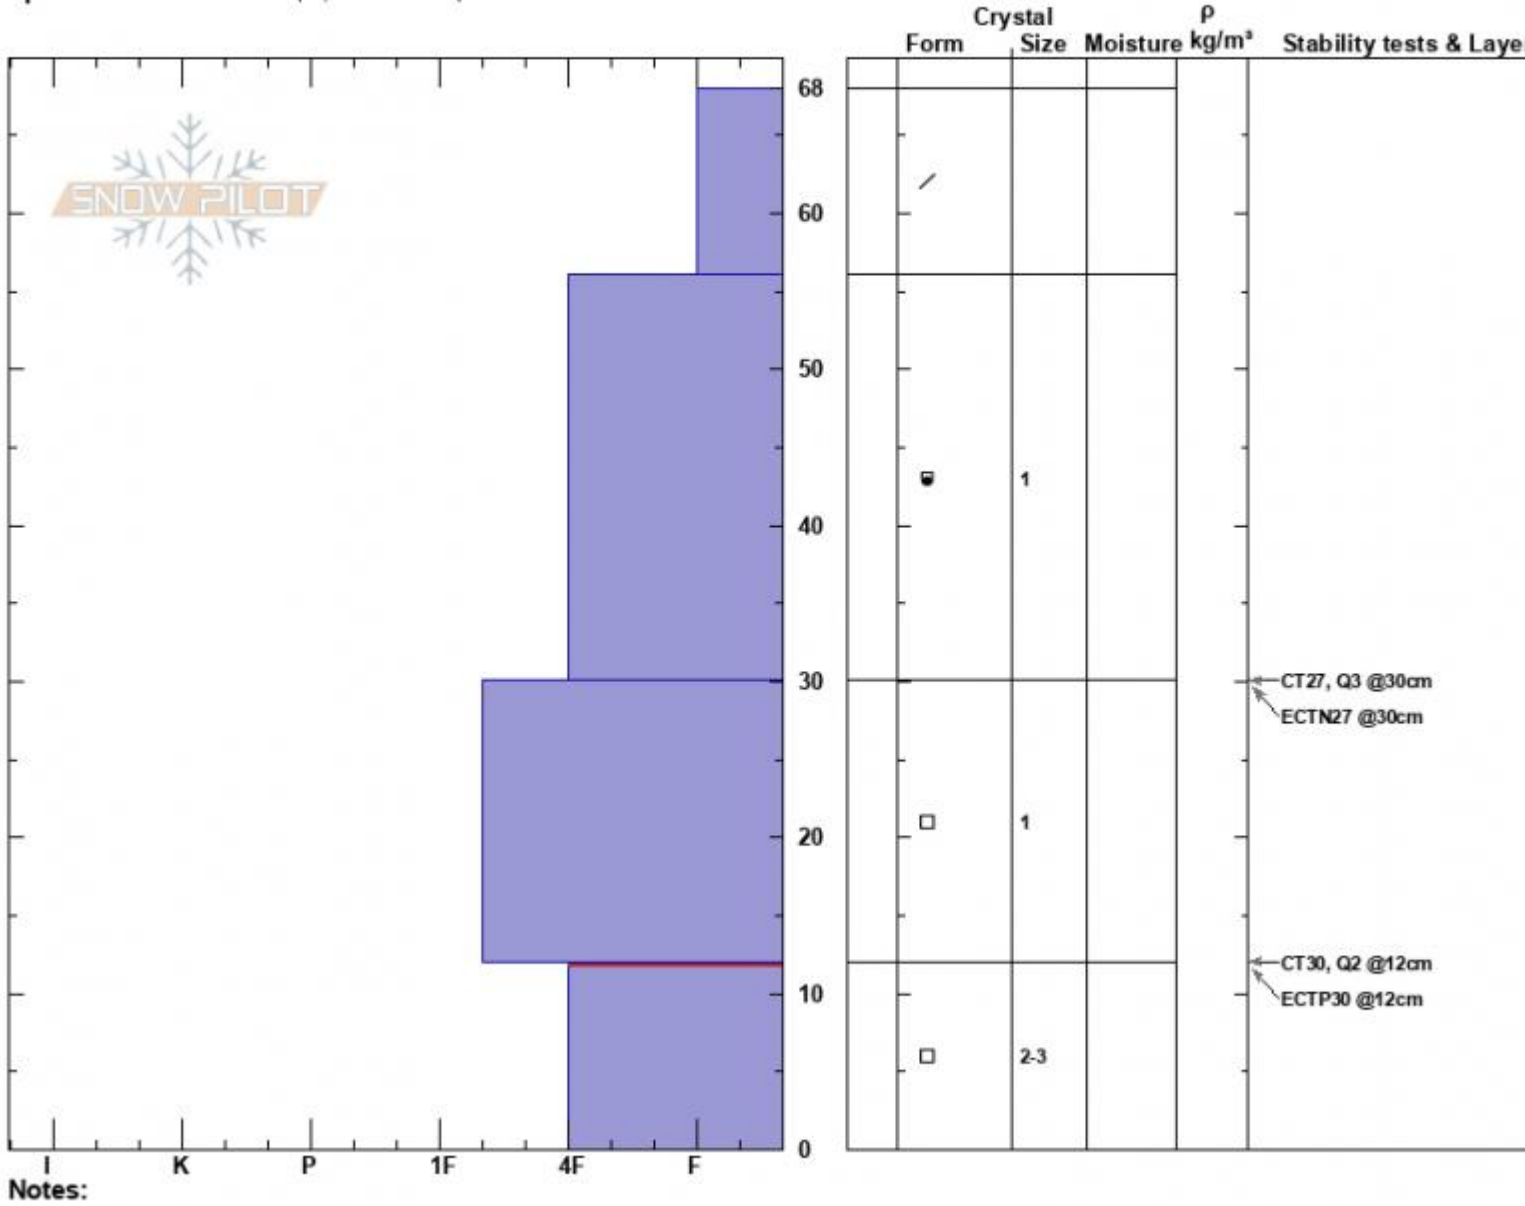

Spanky's Profile  
 Madison Range-N  
 MT  
 Elevation: 9240 ft  
 Aspect: 60°  
 Specifics: Ski tracks on slope; We skied slope

Dave Zinn  
 12/01/2024 - 12:00pm  
 Co-ord: 45.3244 1N, -111.38145W  
 Slope Angle: 32°  
 Wind Loading: no

Stability: Good  
 Air Temperature:  
 Sky Cover: BKN  
 Precipitation: NO  
 Wind: Calm

HS:68  
 PF:60  
 Layer Notes:  
 12-0cm: Problematic layer

Advisory Region  
 Northern Madison  
 Longitude  
 -111.38W  
 Latitude  
 45.35N  
 Northern Madison, 2024-12-01