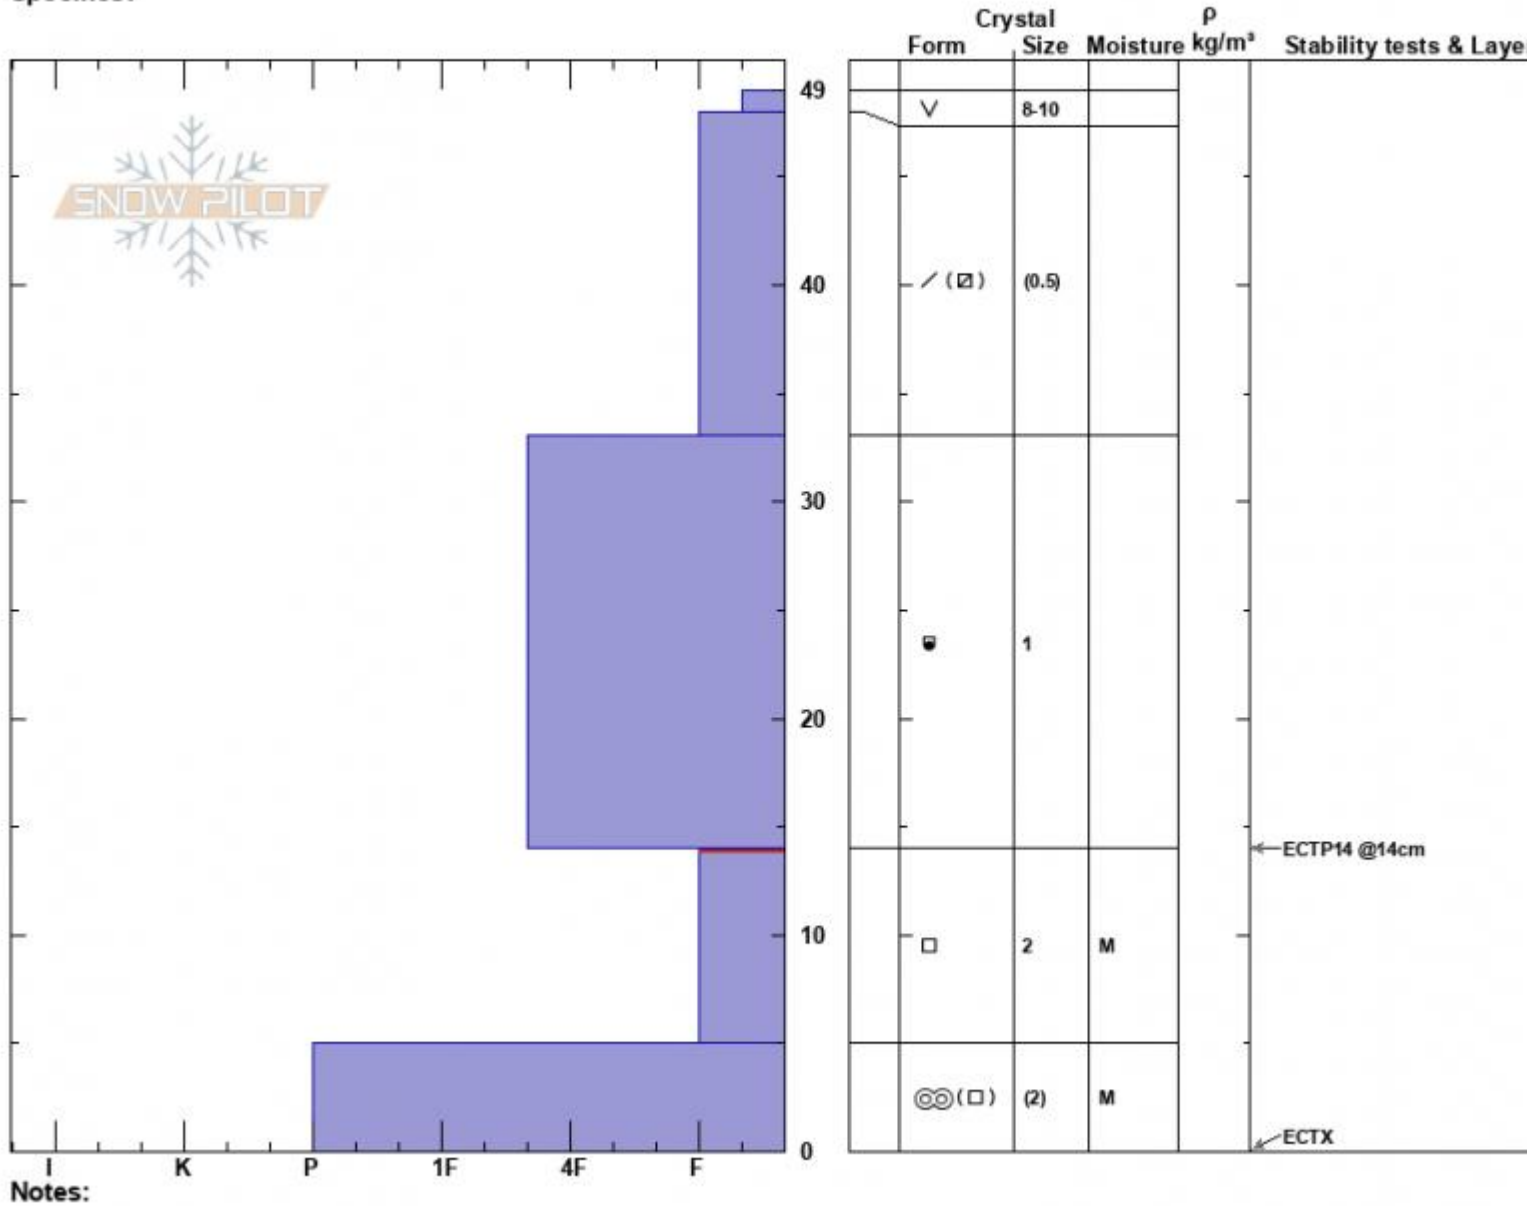

Wilderness Boundary
 Madison Range-S
 MT
 Elevation: 8850 ft
 Aspect: 240°
 Specifics:

Dave Zinn
 12/03/2024 - 12:15pm
 Co-ord: 44.97699N, -111.35905W
 Slope Angle: 20°
 Wind Loading: no

Stability: Good
 Air Temperature:
 Sky Cover: CLR
 Precipitation: NO
 Wind: Calm

HS:49
 PF:30
 Layer Notes:
 14-5cm: Problematic layer

Notes:
 Advisory Region
 Southern Madison
 Longitude
 -111.27W
 Latitude
 45.06N
 Southern Madison, 2024-12-03