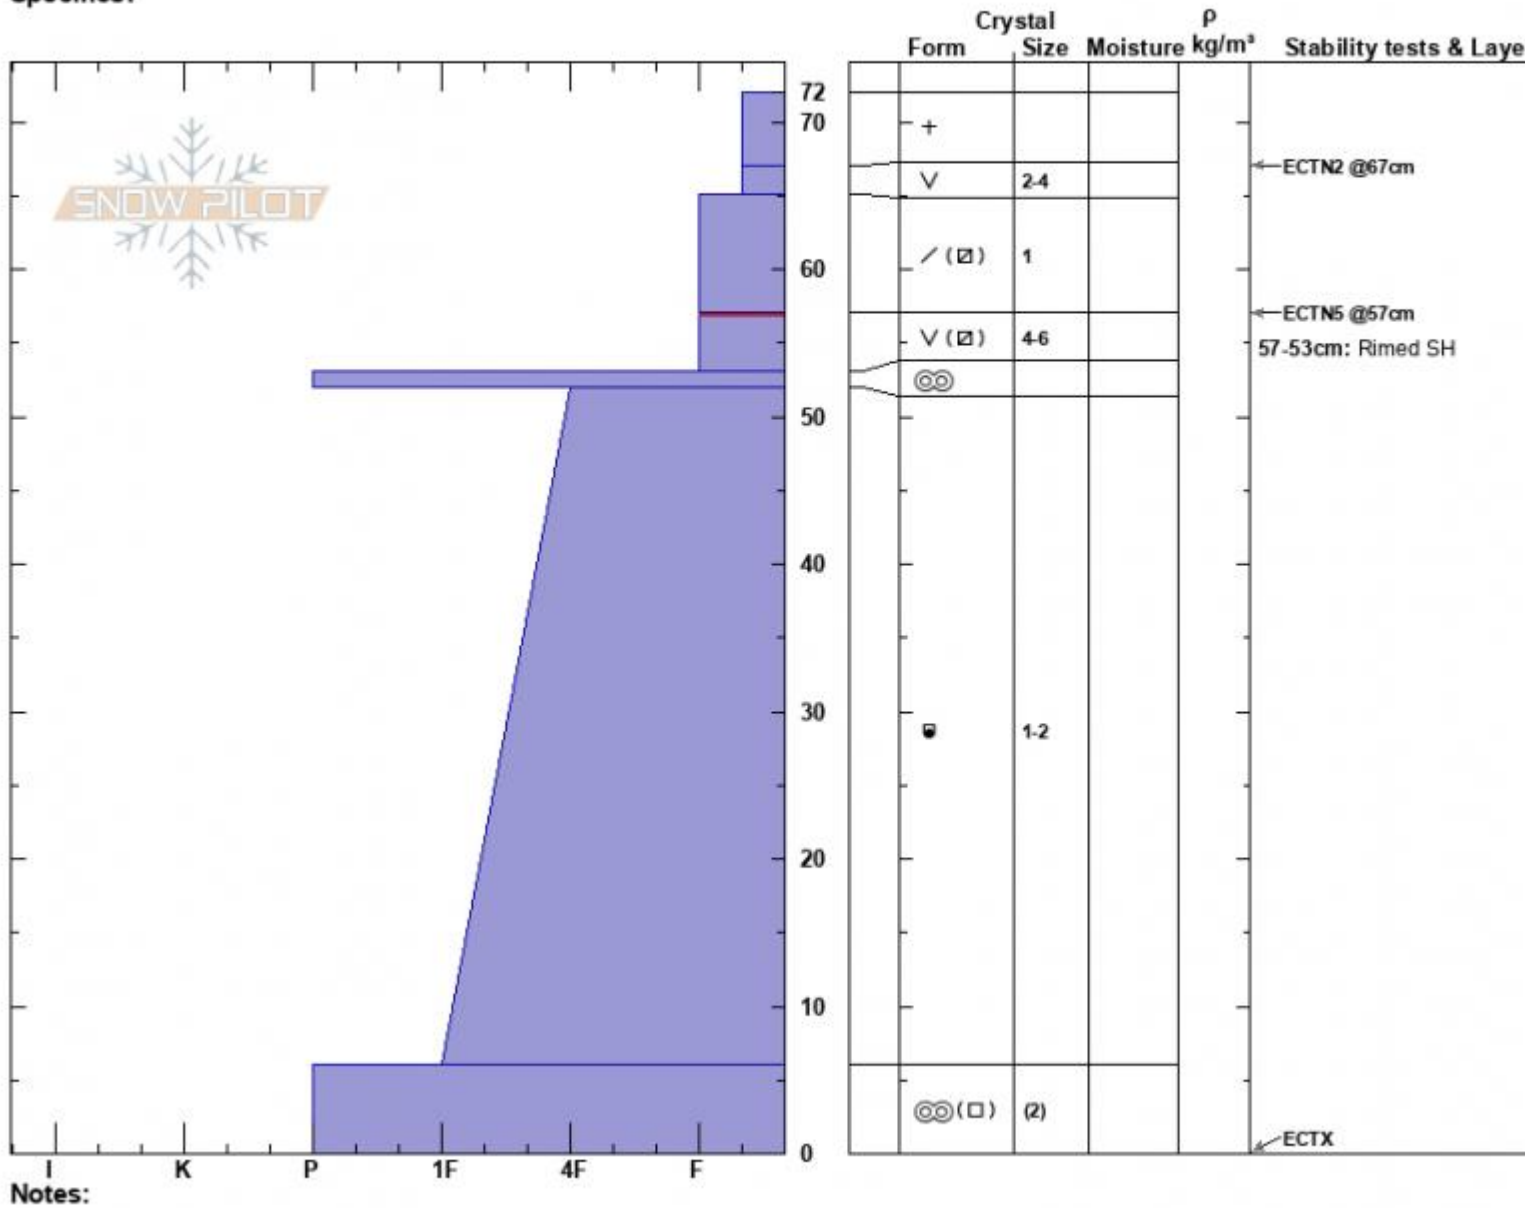

Black Canyon NE
 Lionhead Range
 MT
 Elevation: 7900 ft
 Aspect: 50°
 Specifics:

Dave Zinn
 12/09/2024 - 2:20pm
 Co-ord: 44.46497N, -111.10560W
 Slope Angle: 25°
 Wind Loading: no

Stability: Good
 Air Temperature:
 Sky Cover: BKN
 Precipitation: NO
 Wind: Calm

HS:72
 PF:50
 Layer Notes:
 57-53cm: Rimed SH
 57-53cm: Problematic layer

Notes:
 Advisory Region
 Island Park
 Longitude
 -111.14W
 Latitude
 44.48N
 Island Park, 2024-12-09