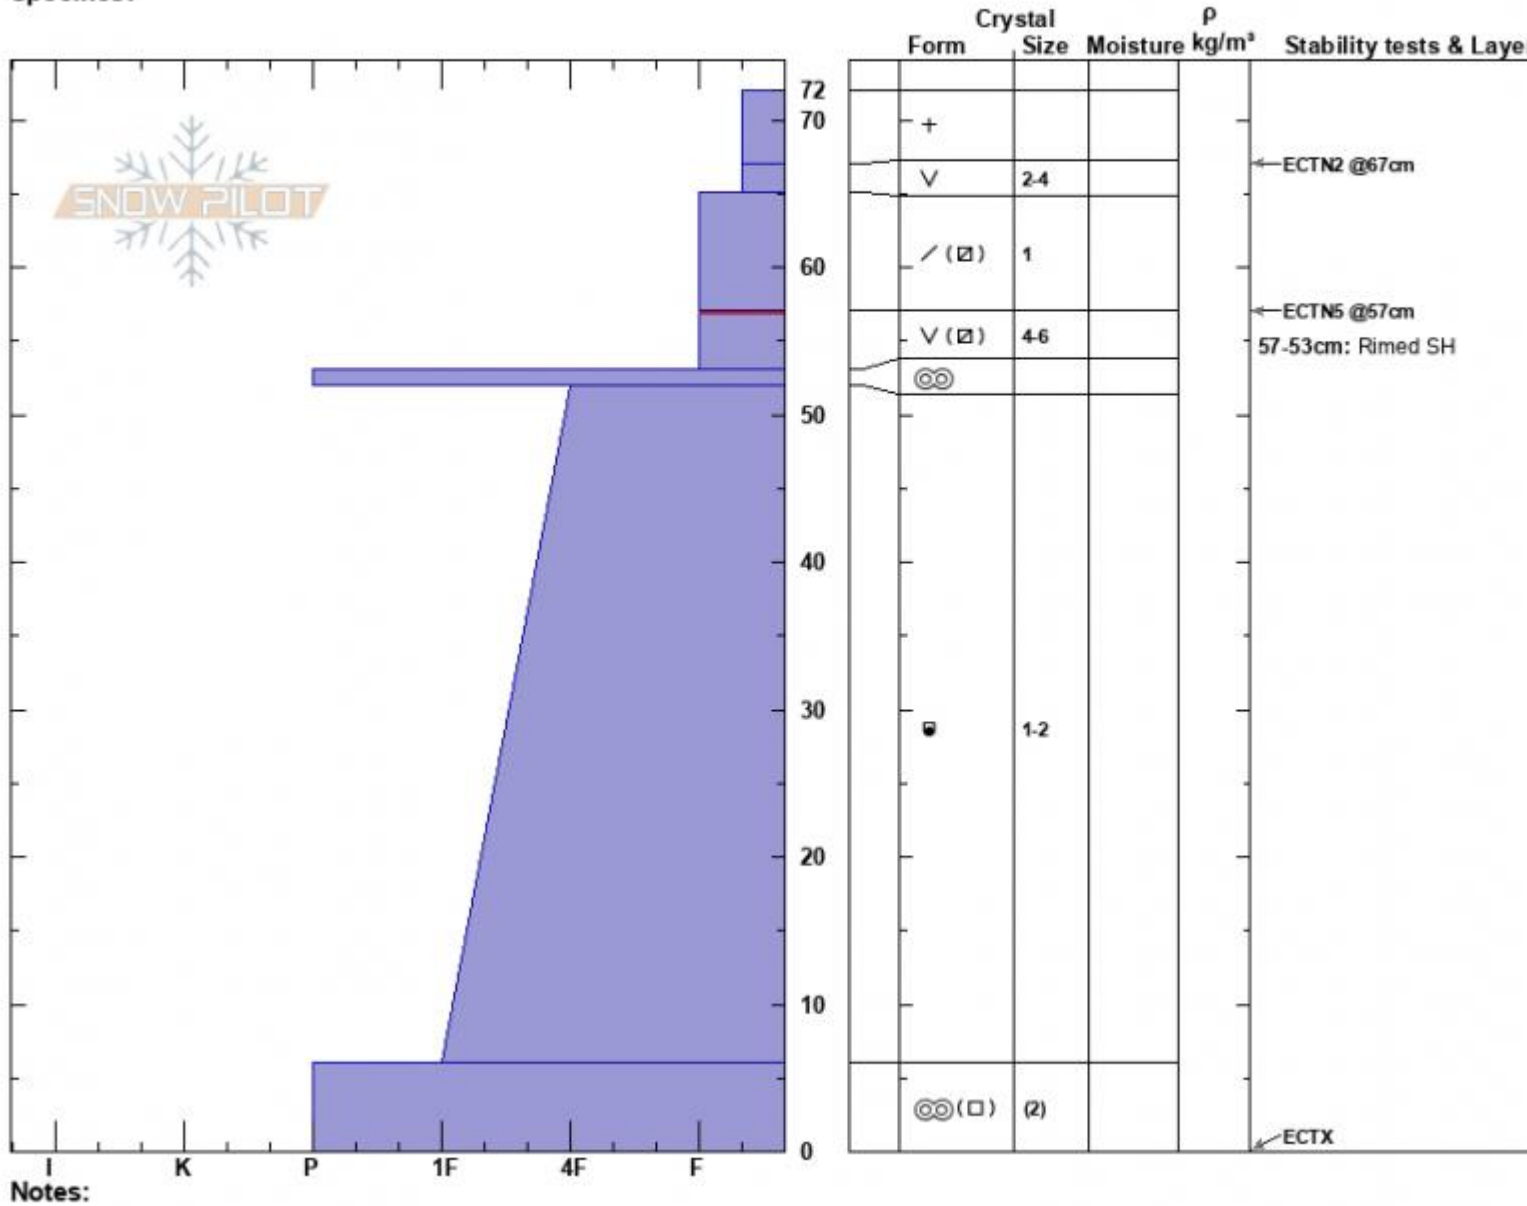

Black Canyon NE
 Lionhead Range
 MT
 Elevation: 7900 ft
 Aspect: 50°
 Specifics:

Dave Zinn
 12/09/2024 - 2:20pm
 Co-ord: 44.46497N, -111.10560W
 Slope Angle: 25°
 Wind Loading: no

Stability: Good
 Air Temperature:
 Sky Cover: BKN
 Precipitation: NO
 Wind: Calm

HS:72
 PF:50
Layer Notes:
 57-53cm: Rimed SH
 57-53cm: Problematic layer

Notes:
 Advisory Region
 Island Park
 Longitude
 -111.14W
 Latitude
 44.48N
 Island Park, 2024-12-09