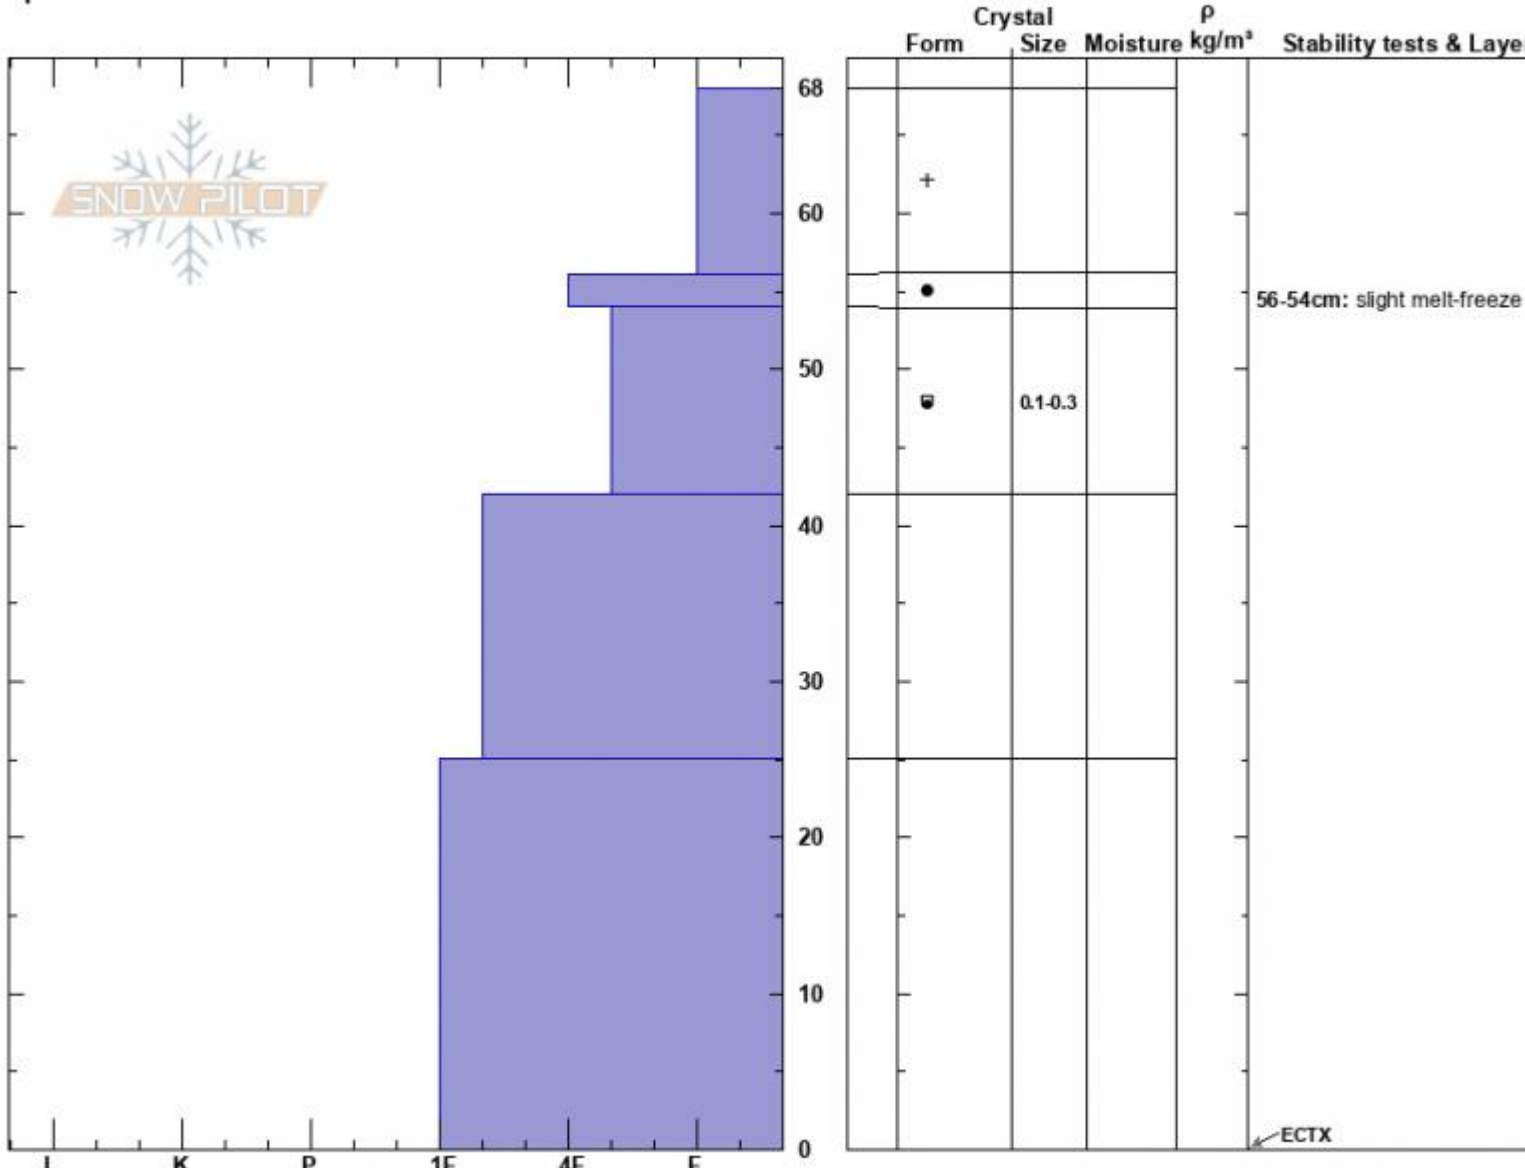

Texas Meadows north  
 Bridger Range  
 MT  
 Elevation: 7860 ft  
 Aspect: 307°  
 Specifics:

Mark Staples  
 12/10/2024 - 11:30am  
 Co-ord: 45.84041N, -110.93538W  
 Slope Angle: 19°  
 Wind Loading: no

Stability: Good  
 Air Temperature:  
 Sky Cover: FEW  
 Precipitation:  
 Wind: NW Moderate

HS:68  
 Layer Notes:  
 56-54cm: slight melt-freeze  
 54-42cm: Problematic layer

Notes: Overall surprisingly supportable snowpack. Faceting of the old snow surface that was just buried is evident but generally minimal. The bridgers experience more melt than other areas due to lower elevations.

Snow profile N facing by Texas Meadow

Advisory Region  
 Bridger Range  
 Longitude  
 -110.94W

Latitude

45.84N

Bridger Range, 2024-12-10