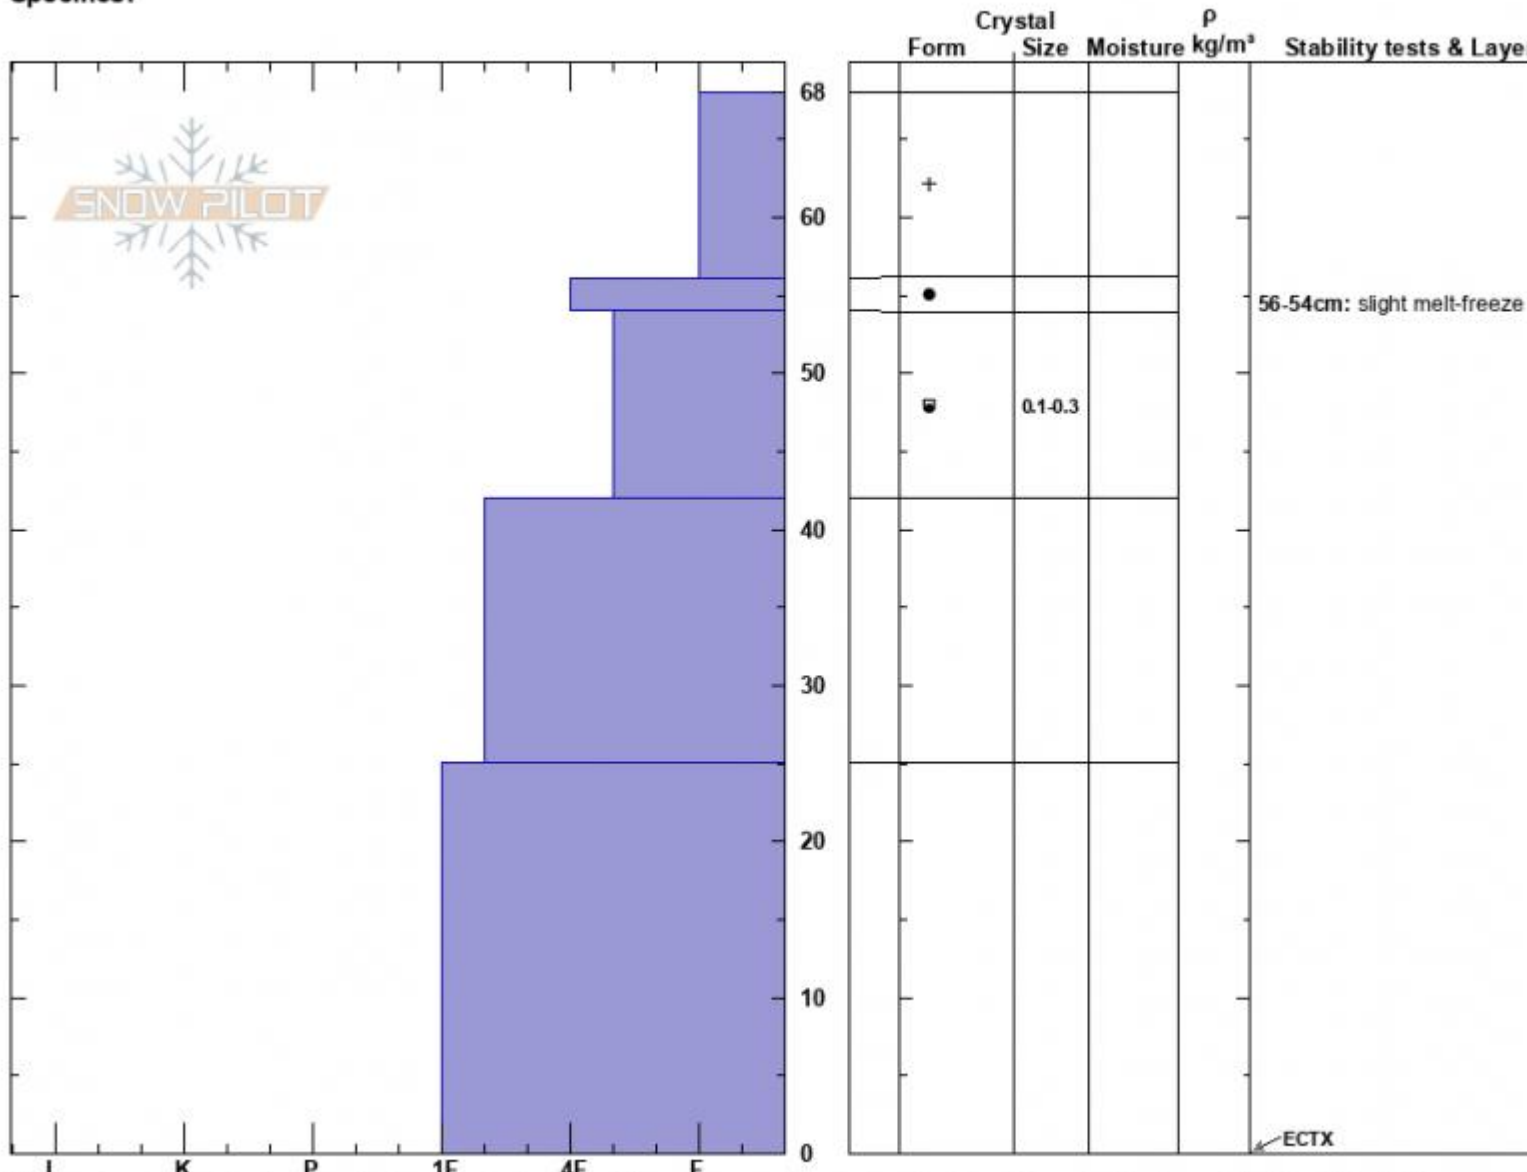

Texas Meadows north
Bridger Range
MT
Elevation: 7860 ft
Aspect: 307°
Specifics:

Mark Staples
12/10/2024 - 11:30am
Co-ord: 45.84041N, -110.93538W
Slope Angle: 19°
Wind Loading: no

Stability: Good
Air Temperature:
Sky Cover: FEW
Precipitation:
Wind: NW Moderate

HS:68
Layer Notes:
56-54cm: slight melt-freeze
54-42cm: Problematic layer

Notes: Overall surprisingly supportable snowpack. Faceting of the old snow surface that was just buried is evident but generally minimal. The bridgers experience more melt-freeze than other areas due to lower elevations.

Snow profile N facing by Texas Meadow

Advisory Region
Bridger Range
Longitude
-110.94W

Latitude

45.84N

Bridger Range, 2024-12-10