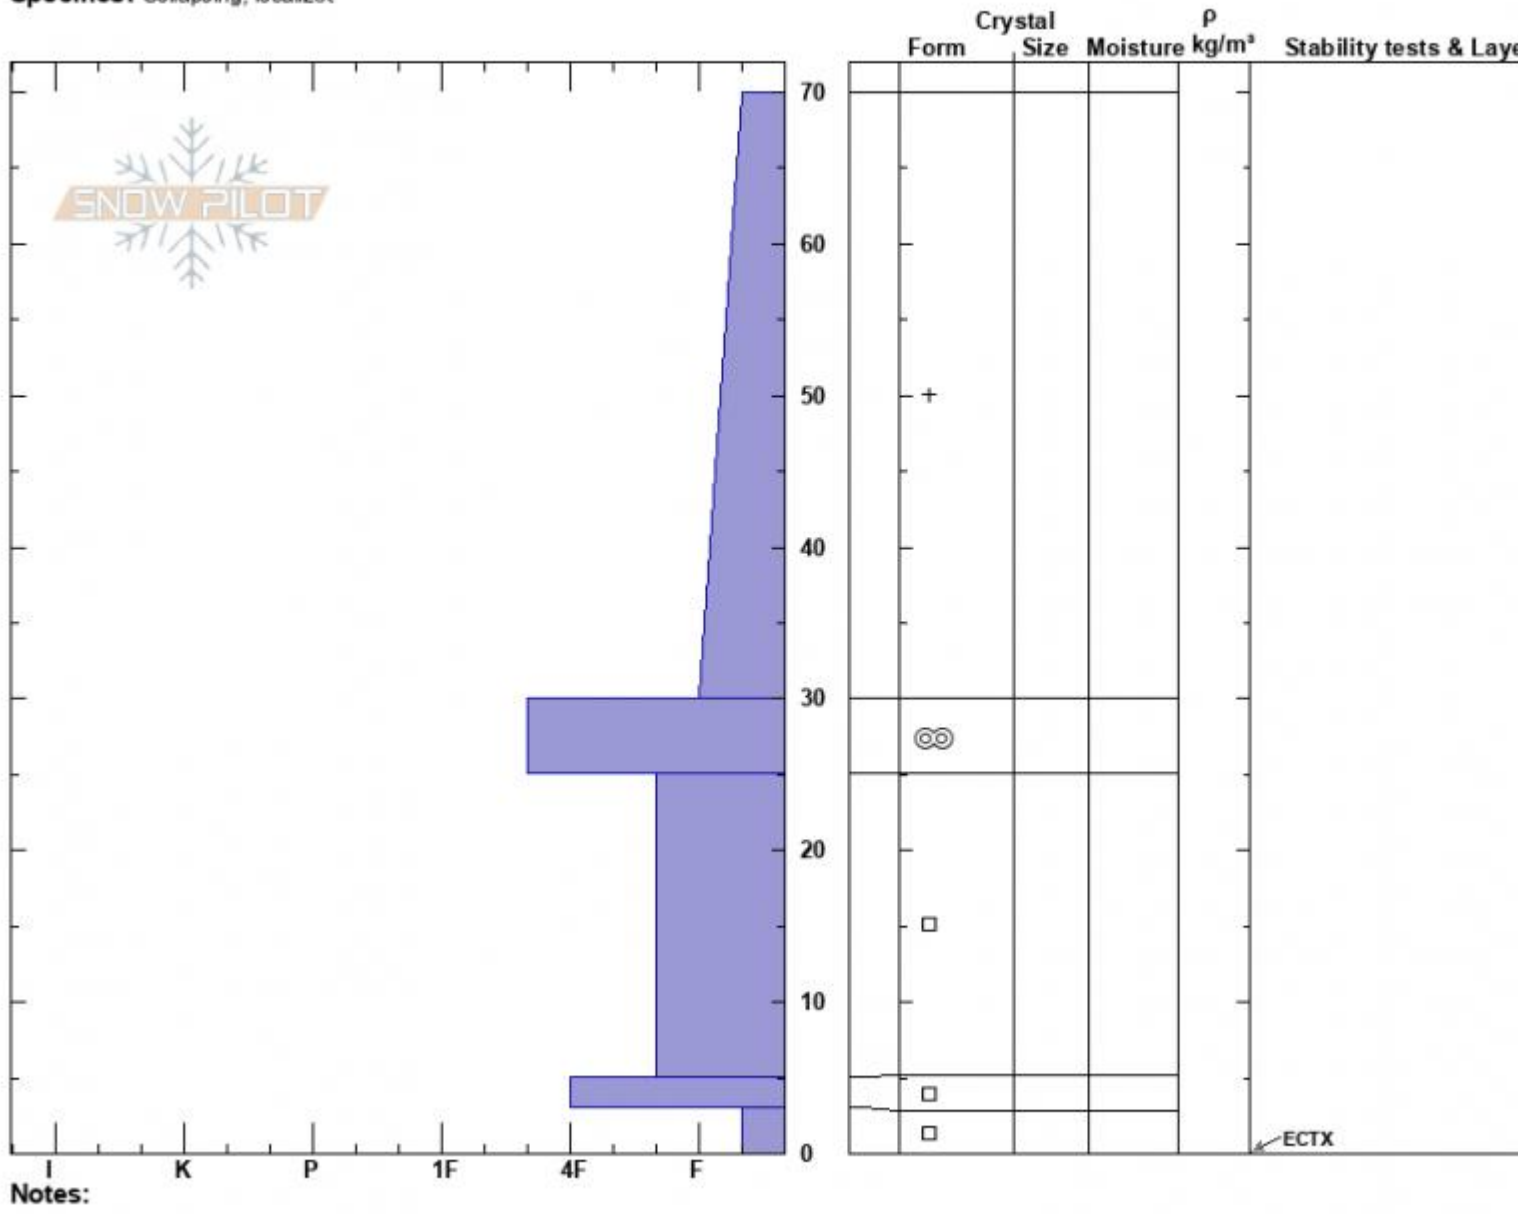

Blackmore  
 Gallatin Range-N  
 MT  
 Elevation: 2800 m  
 Aspect: E  
 Specifics: Collapsing, localizer

Kaden Johnson  
 12/10/2024 - 12:00pm  
 Co-ord: 45.44418N, -110.99729W  
 Slope Angle: 20°  
 Wind Loading: yes

Stability:  
 Air Temperature: -10°C  
 Sky Cover: SCT  
 Precipitation: S-1  
 Wind: SW Moderate

HS:70  
 PF:60  
 PS: 60  
 Layer Notes:  
 25-5cm: Problematic layer

Advisory Region  
 Northern Gallatin  
 Longitude  
 -111.00W  
 Latitude  
 45.44N  
 Northern Gallatin, 2024-12-10