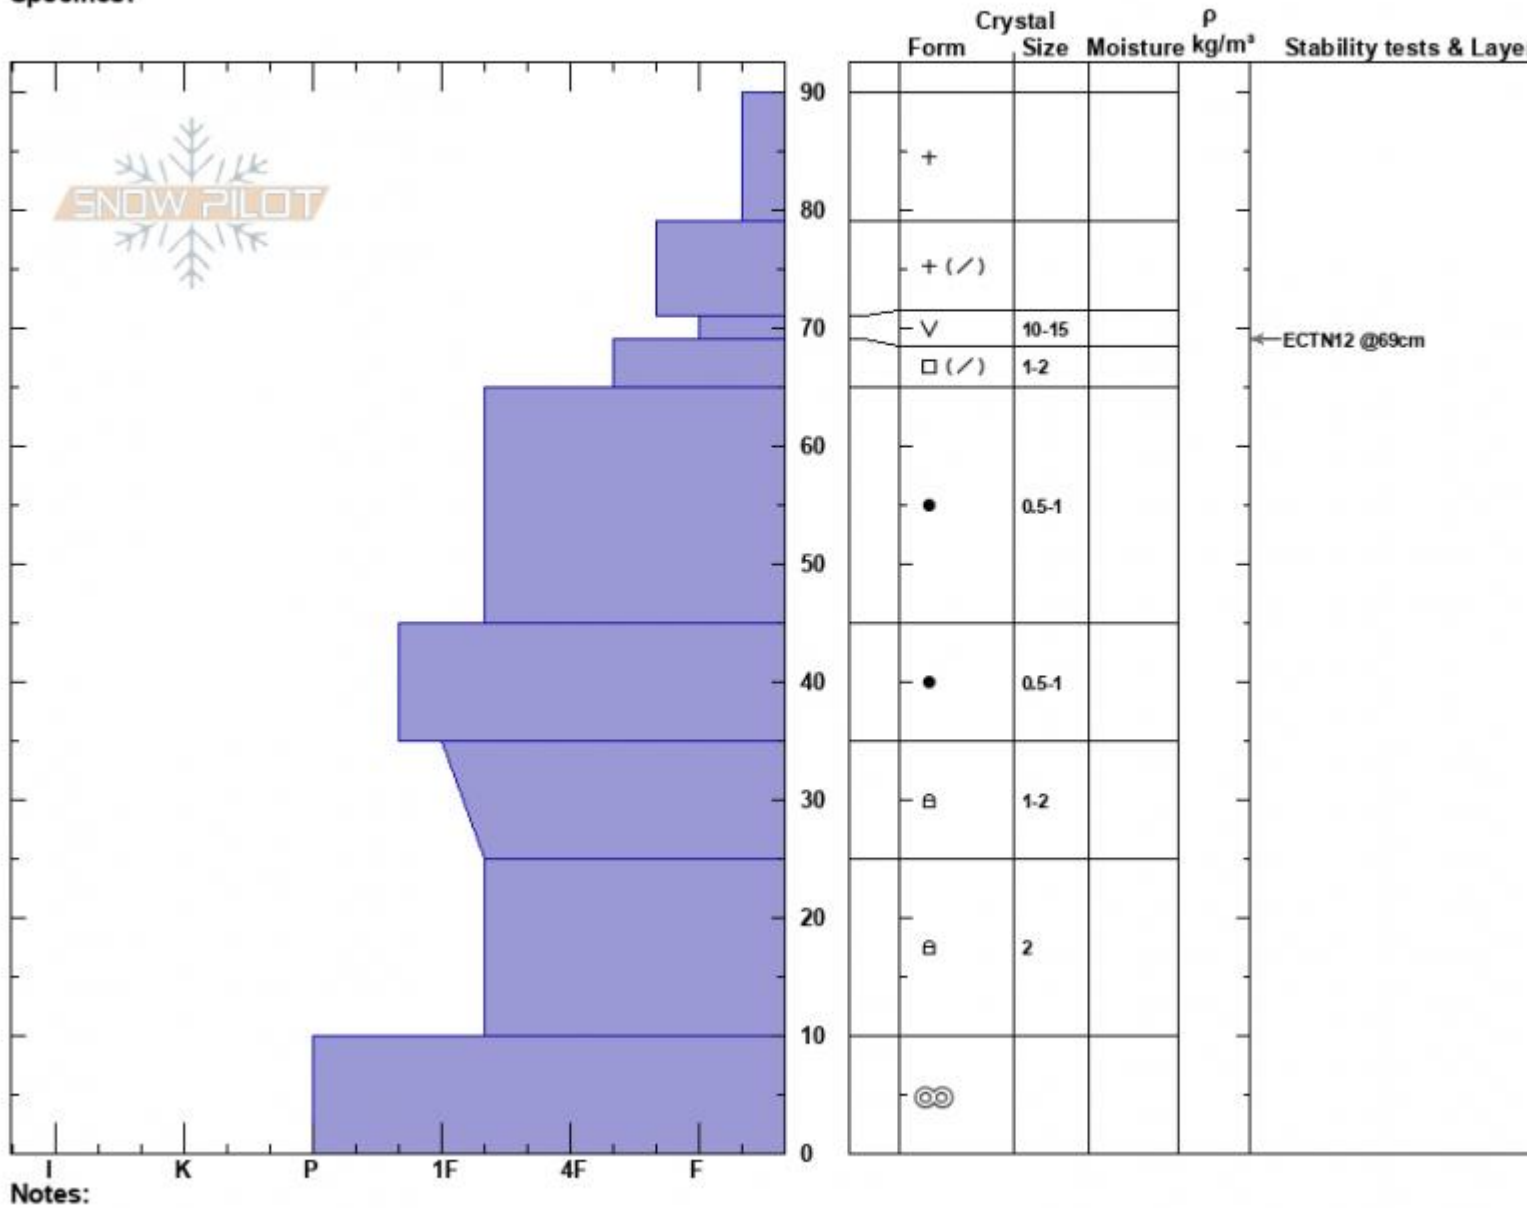

RobsKnob
 Cooke City
 MT
 Elevation: 9520 ft
 Aspect: 60°
 Specifics:

Alex Marienthal
 12/10/2024 - 1:30pm
 Co-ord: 45.06620N, -109.95156W
 Slope Angle: 25°
 Wind Loading: no

Stability: Fair
 Air Temperature: -9°C
 Sky Cover: OVC
 Precipitation: S-1
 Wind: Light Breeze

HS:90
 Layer Notes:
 71-69cm: Problematic layer

Advisory Region
 Cooke City
 Longitude
 -109.96W
 Latitude
 45.07N
 Cooke City, 2024-12-10