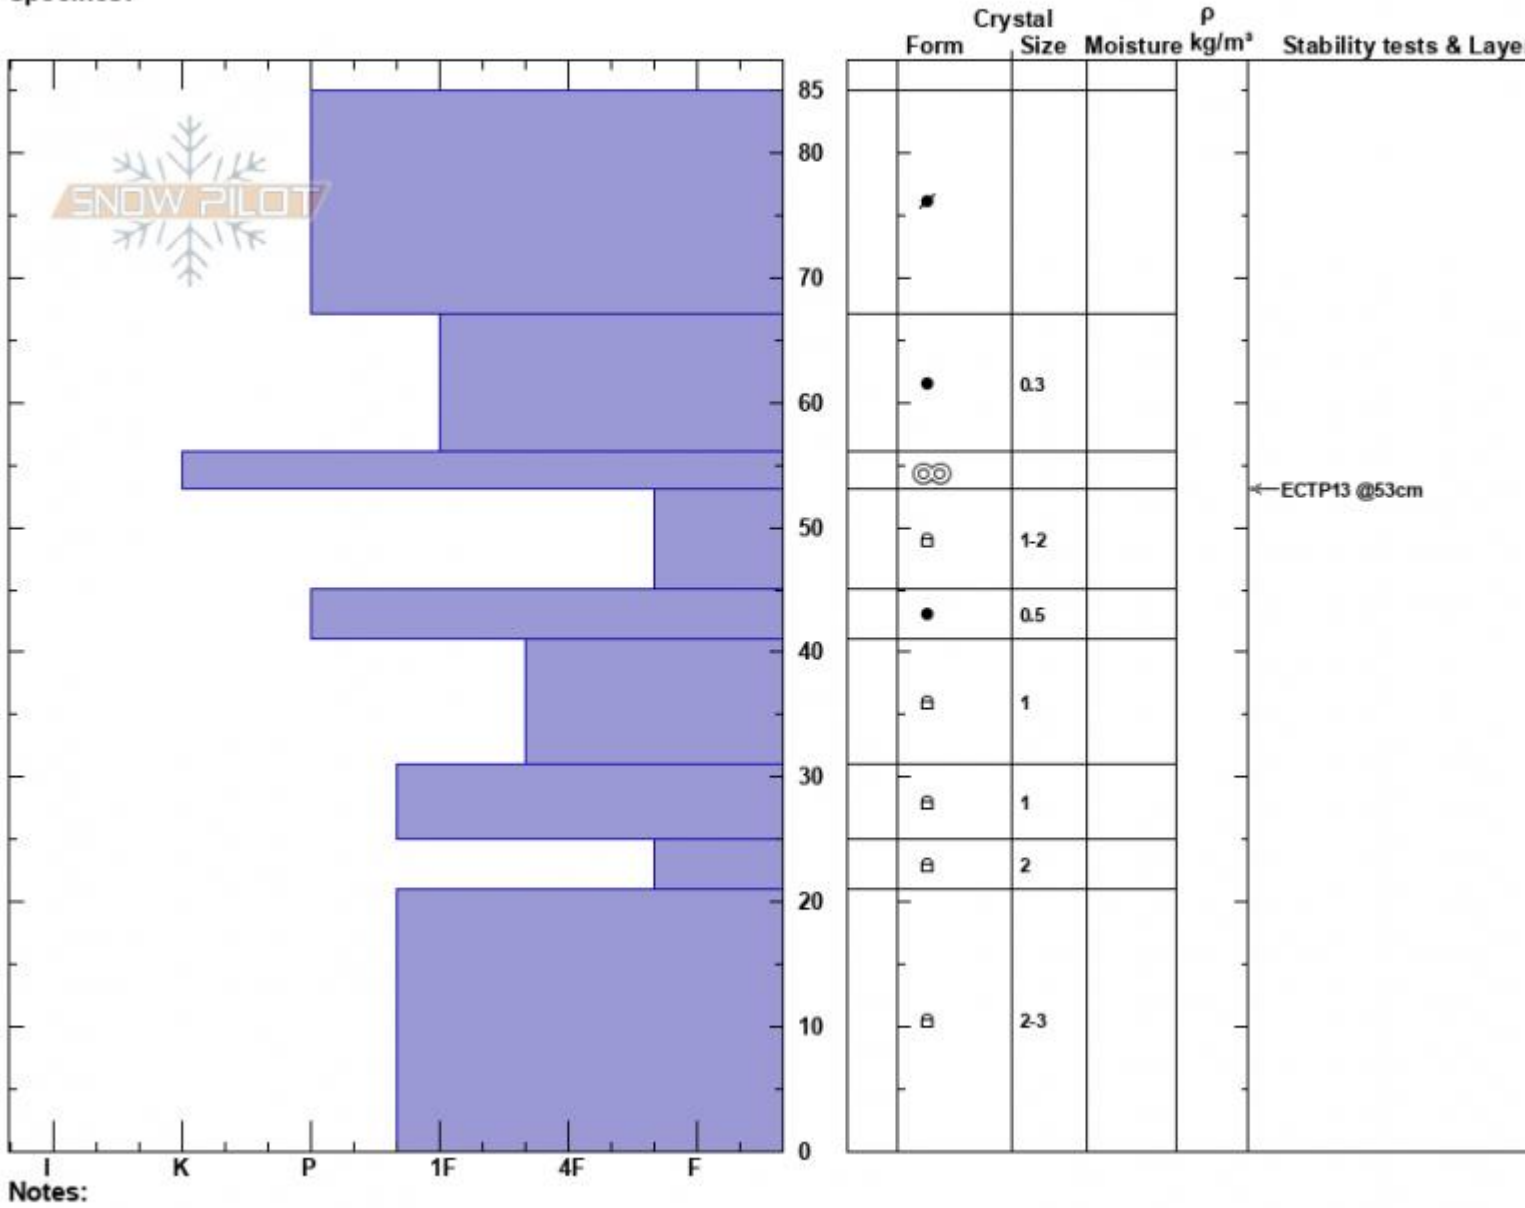

Saddle - Skyline  
Bridger Range  
MT  
Elevation: 9072 ft  
Aspect: 74°  
Specifics:

Haylee Darby  
12/14/2024 - 11:15am  
Co-ord: 45.79359N, -110.93564W  
Slope Angle: 32°  
Wind Loading: previous

Stability:  
Air Temperature: 0°C  
Sky Cover: BKN  
Precipitation: NO  
Wind: W Moderate

HS:85  
PF:30  
PS: 1

Layer Notes:

Advisory Region  
Bridger Range  
Longitude  
-110.94W  
Latitude  
45.79N  
Bridger Range, 2024-12-14