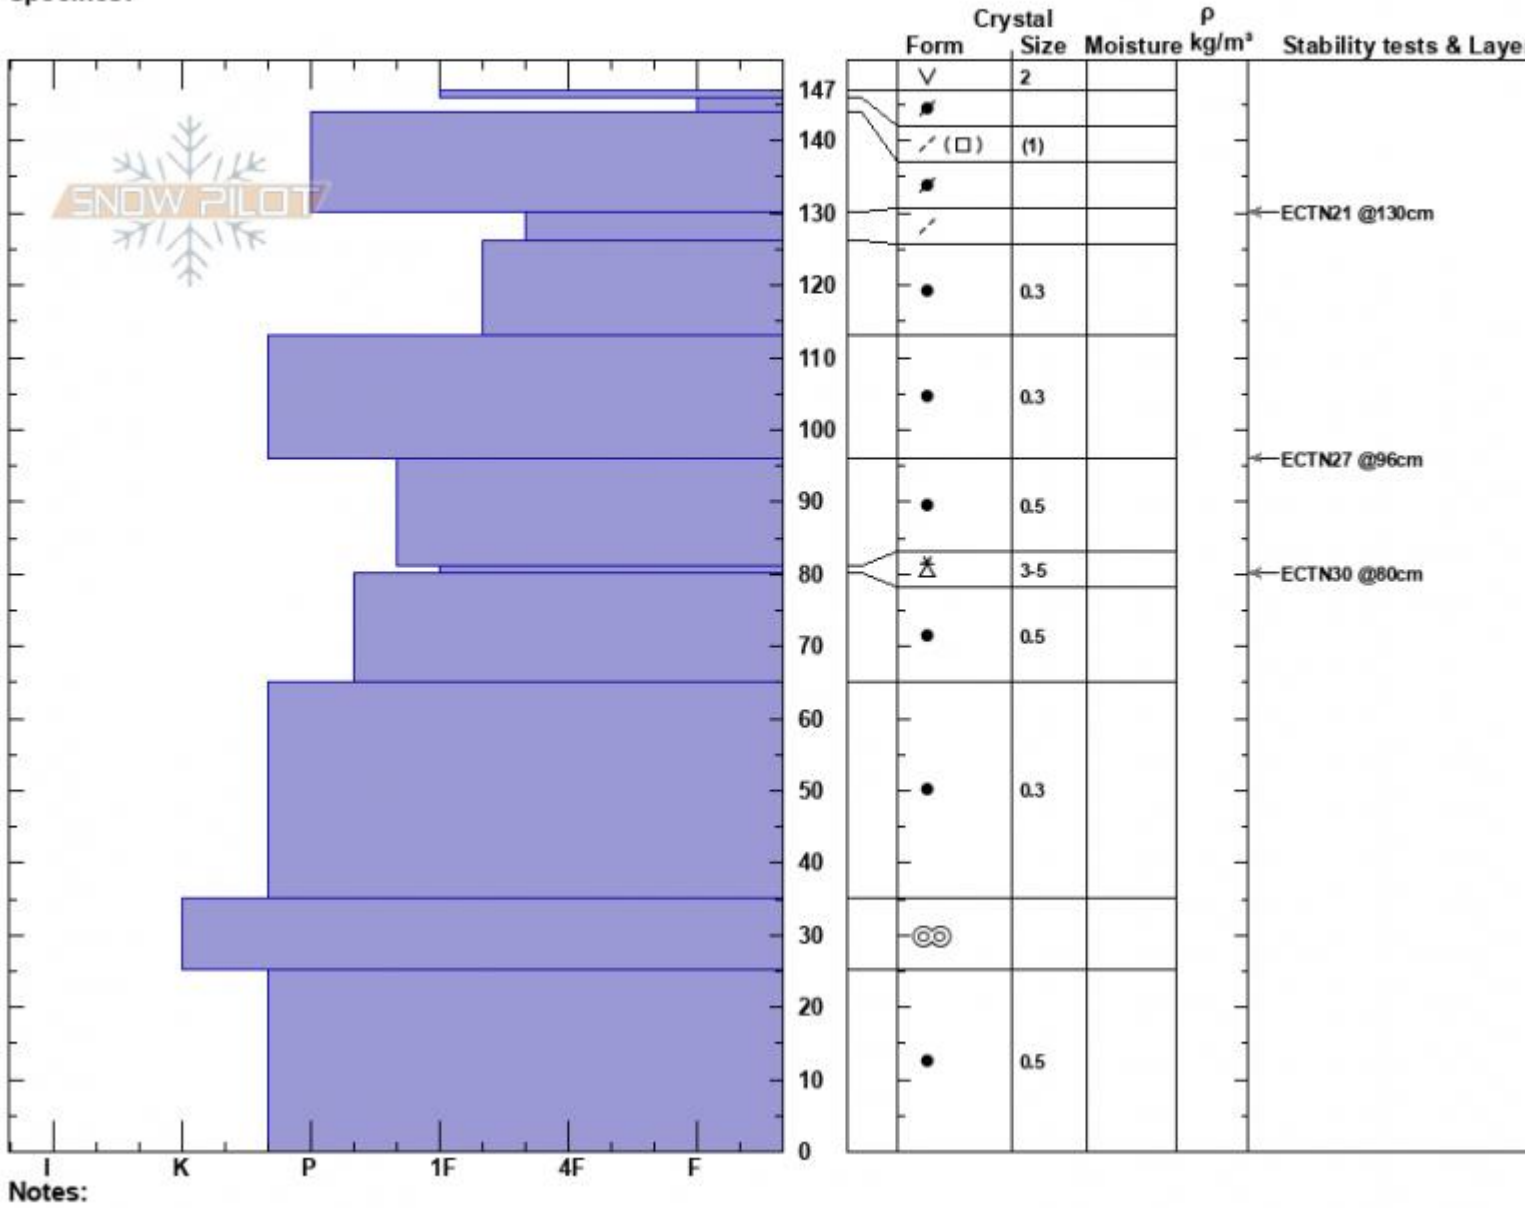

Saddle - N Central  
 Bridger Range  
 MT  
 Elevation: 8806 ft  
 Aspect: 87°  
 Specifics:

Haylee Darby  
 12/14/2024 - 12:00pm  
 Co-ord: 45.79319N, -110.93431W  
 Slope Angle: 32°  
 Wind Loading:

Stability:  
 Air Temperature: 0°C  
 Sky Cover: BKN  
 Precipitation: NO  
 Wind: W Moderate

HS:147  
 PF:41  
 Layer Notes:

Advisory Region  
 Bridger Range  
 Longitude  
 -110.94W  
 Latitude  
 45.79N  
 Bridger Range, 2024-12-14