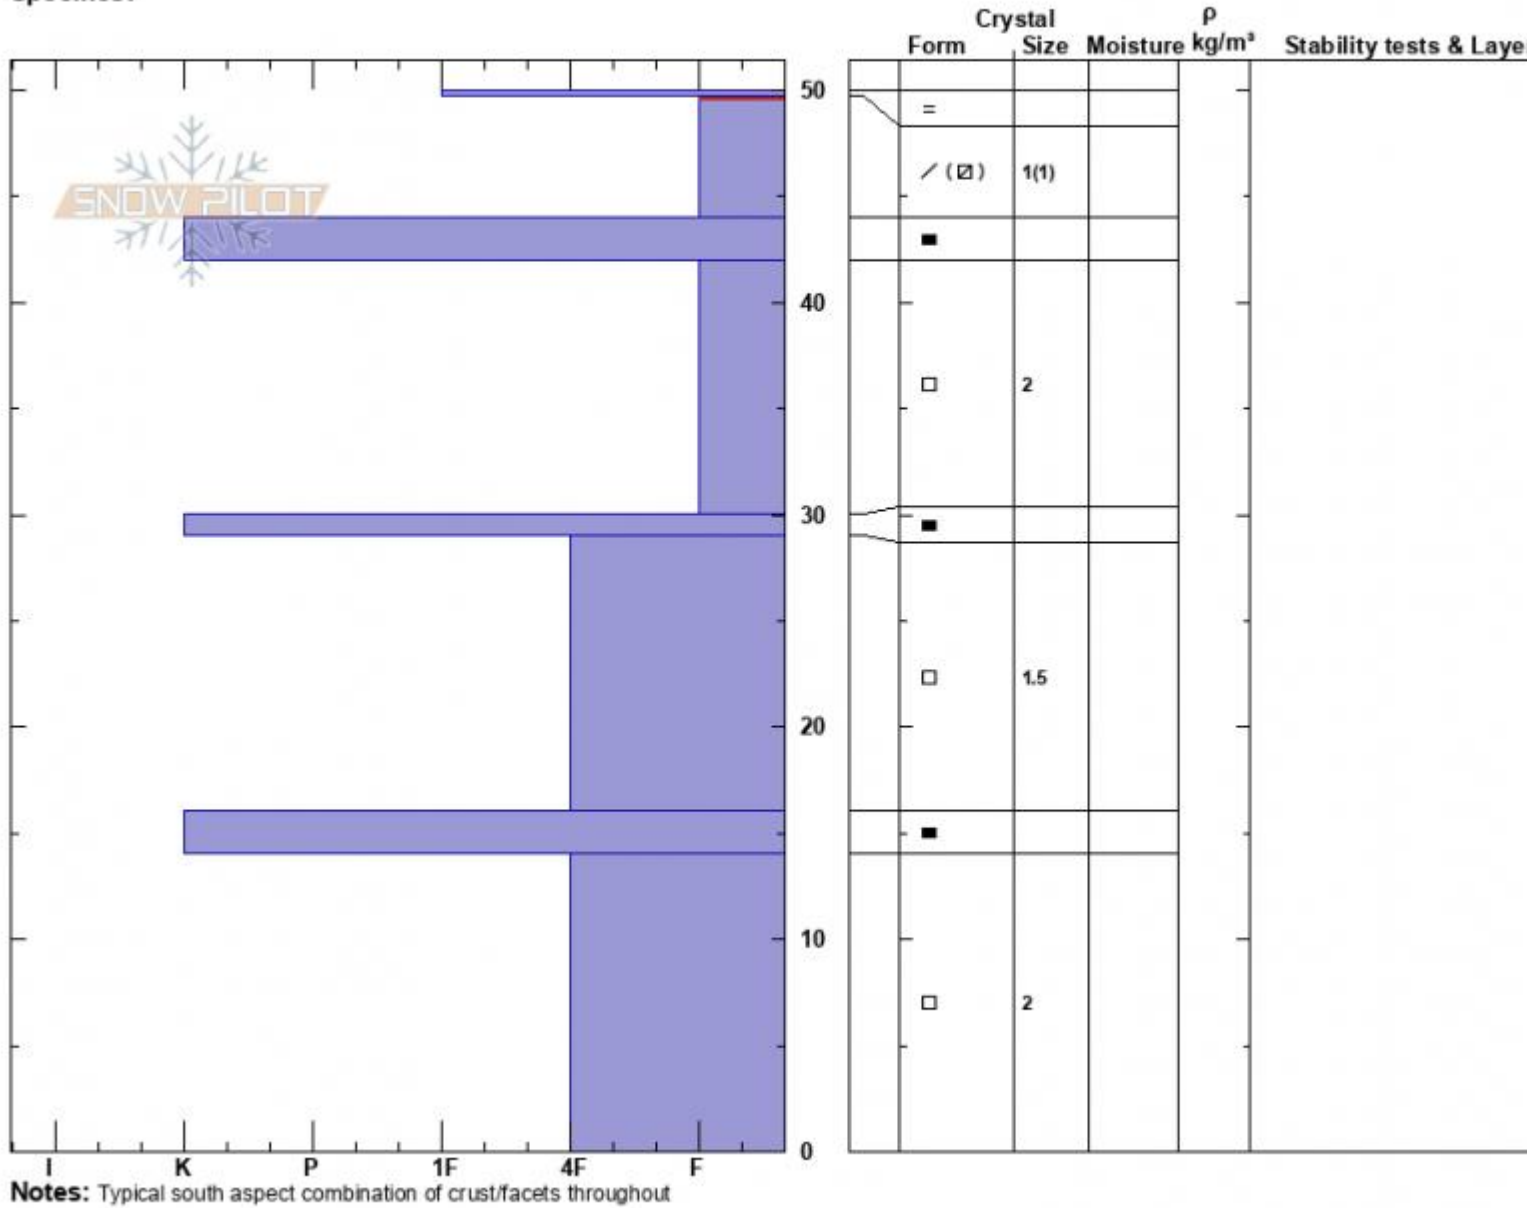

S Rim Yale Ck 1
 Centennial Range
 ID
 Elevation: 8848 ft
 Aspect: 174°
 Specifics:

Mark Staples
 12/14/2024 - 2:00pm
 Co-ord: 44.53071N, -111.46031W
 Slope Angle:
 Wind Loading: no

Stability: Good
 Air Temperature:
 Sky Cover: OVC
 Precipitation: S-1
 Wind:

HS:50
 Layer Notes:
 49.7-44cm: Problematic layer

South aspect pit profile Yale Ck

Advisory Region
 Island Park
 Longitude
 -111.46W
 Latitude
 44.55N

Island Park, 2024-12-14