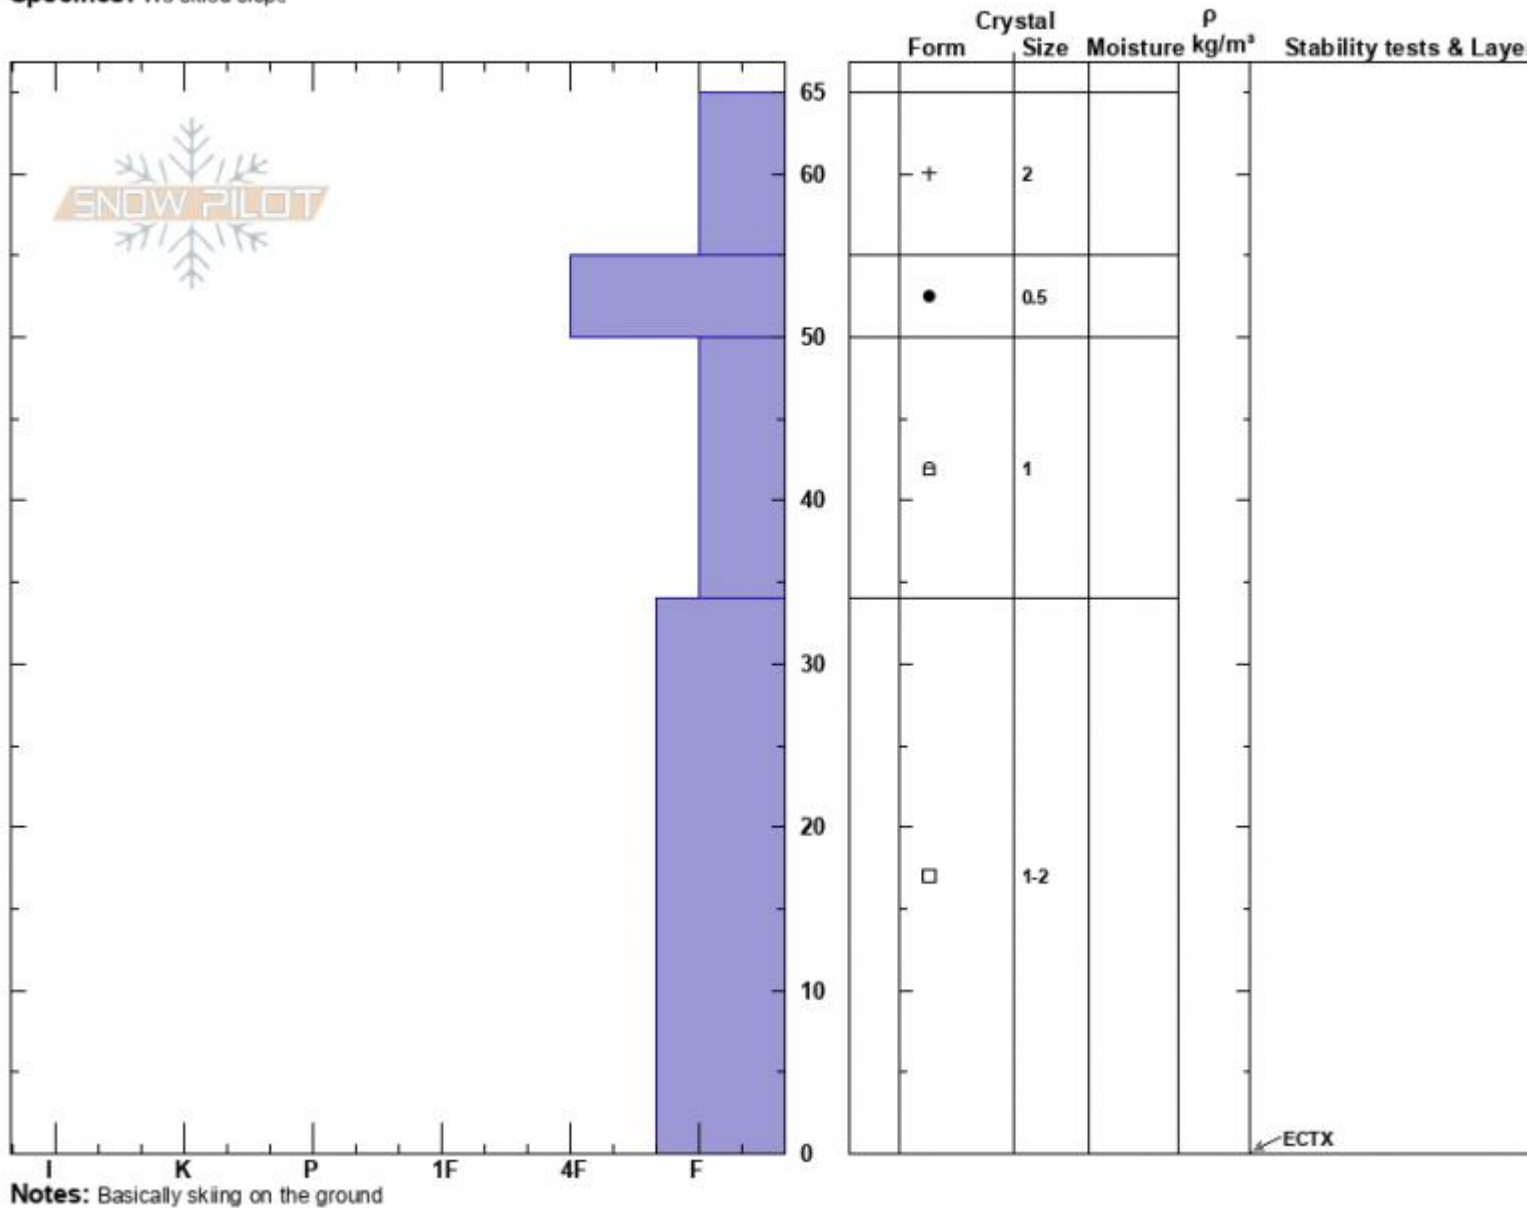

Bacon Rind Meadows
 Madison Range-S
 MT
 Elevation: 8875 ft
 Aspect: E
 Specifics: We skied slope

Mike Lavery
 12/16/2024 - 11:22am
 Co-ord: 44.95865N, -111.09927W
 Slope Angle: 24°
 Wind Loading: no

Stability: Good
 Air Temperature:
 Sky Cover: OVC
 Precipitation: S1
 Wind: S Moderate

HS:65
 PF:65
 PS:40
 Layer Notes:
 34-0cm: Problematic layer

Advisory Region
 Southern Madison
 Longitude
 -111.10W
 Latitude
 44.96N
 Southern Madison, 2024-12-16